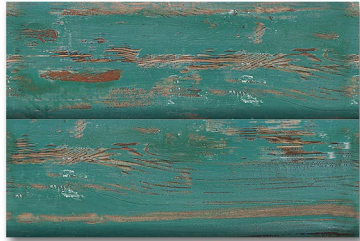

300x450 MM

Glossy Series

Wall Tile

Floor Tile

Rectified

Digital

Random

100% WATER PROOF

Wood_003_DK