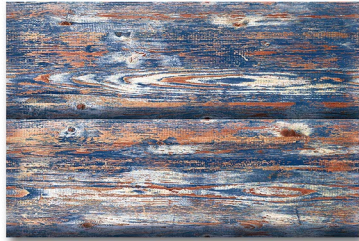

100% WATER PROOF

Wood\_002\_DK

Wood\_002\_LT

300x450 MM

Glossy Series

Wall Tile

Floor Tile

Rectified