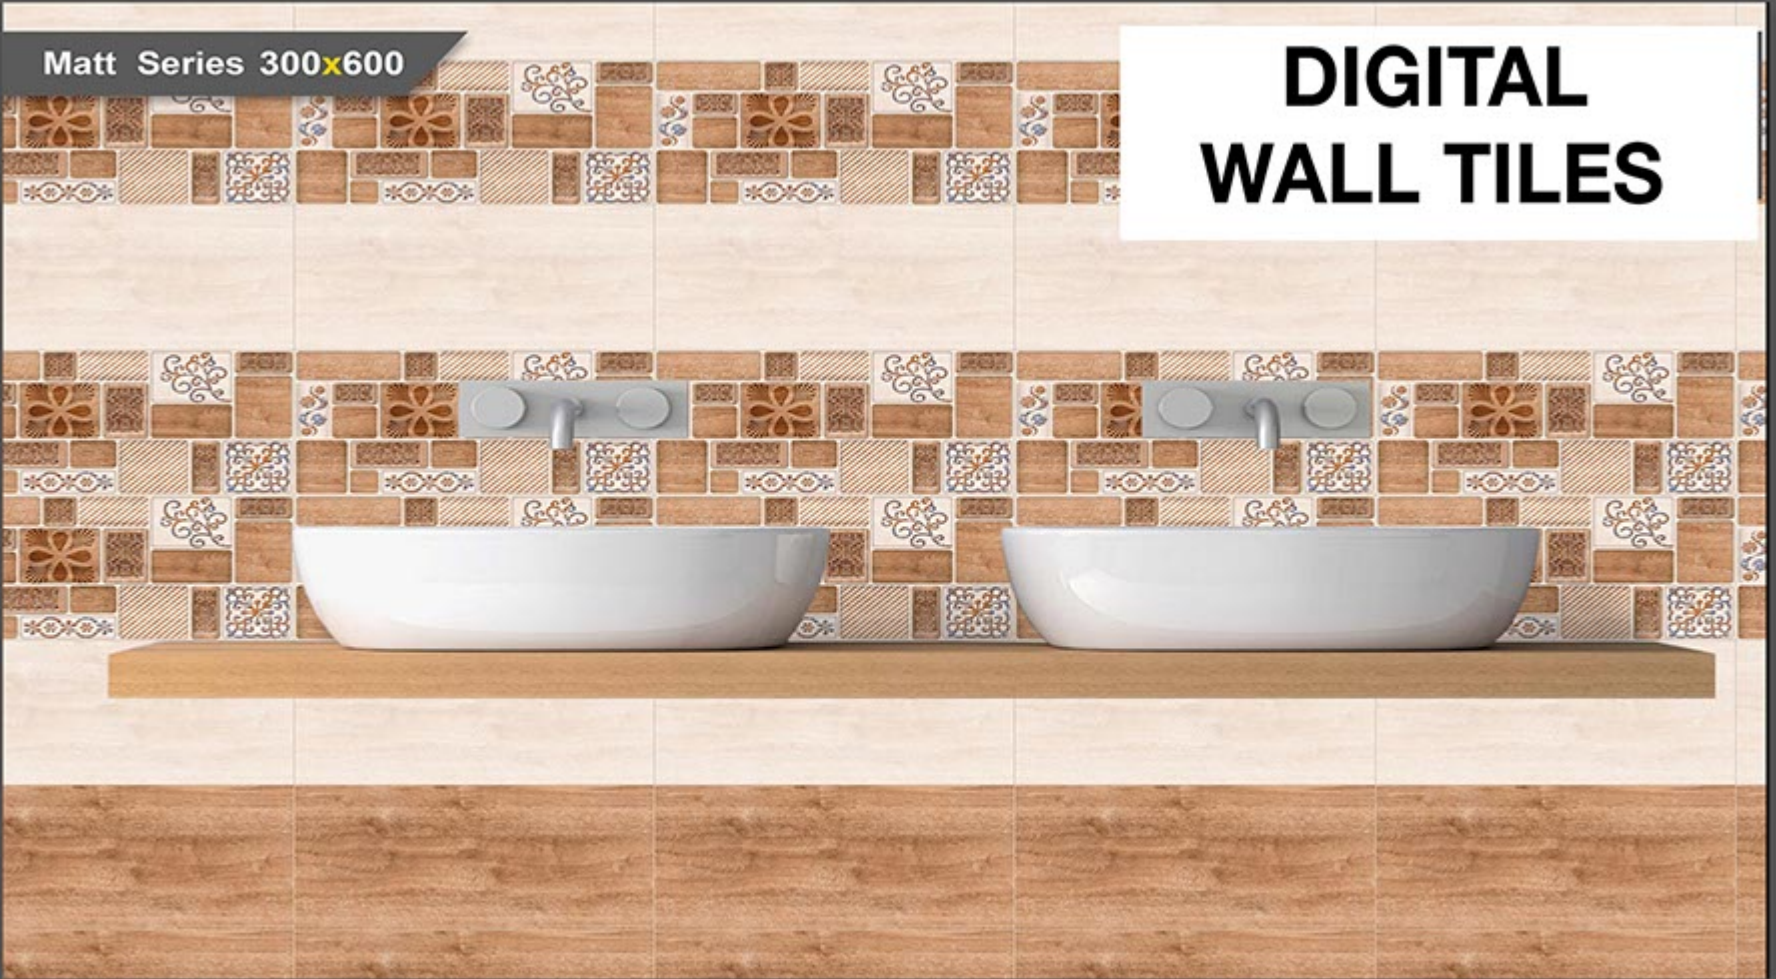

Matt Series 300x600

DIGITAL WALL TILES