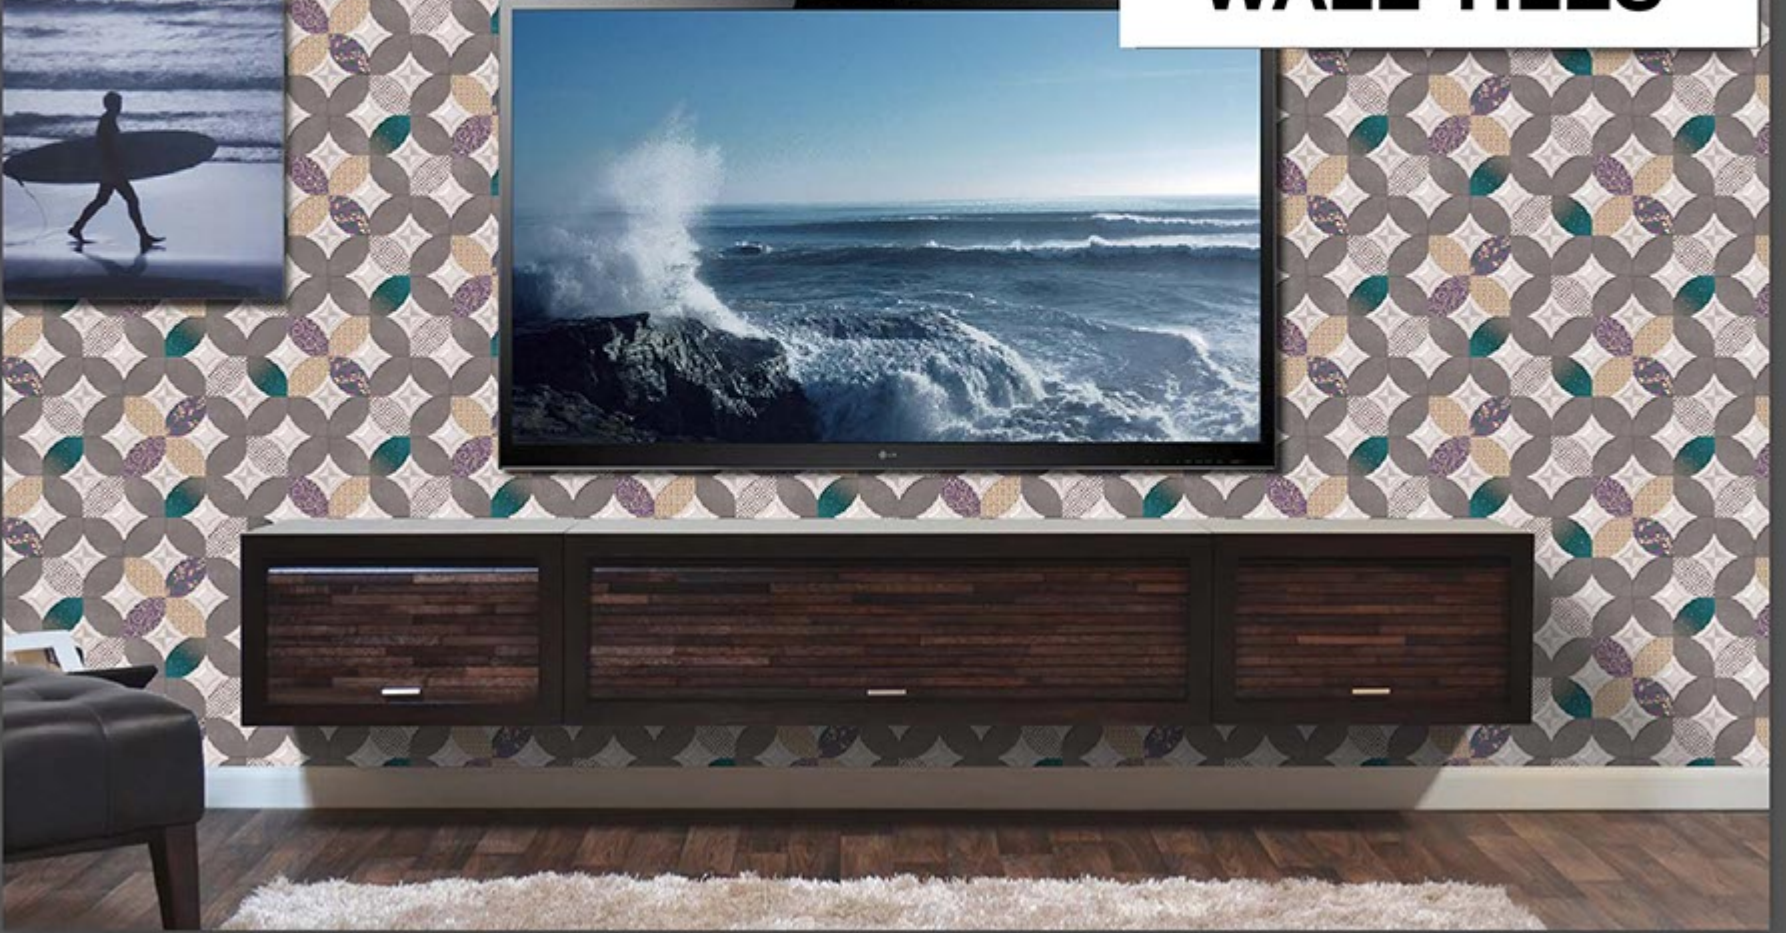

Matt Series

300x600

DIGITAL WALL TILES

Quality You can see, Touch and Feel...