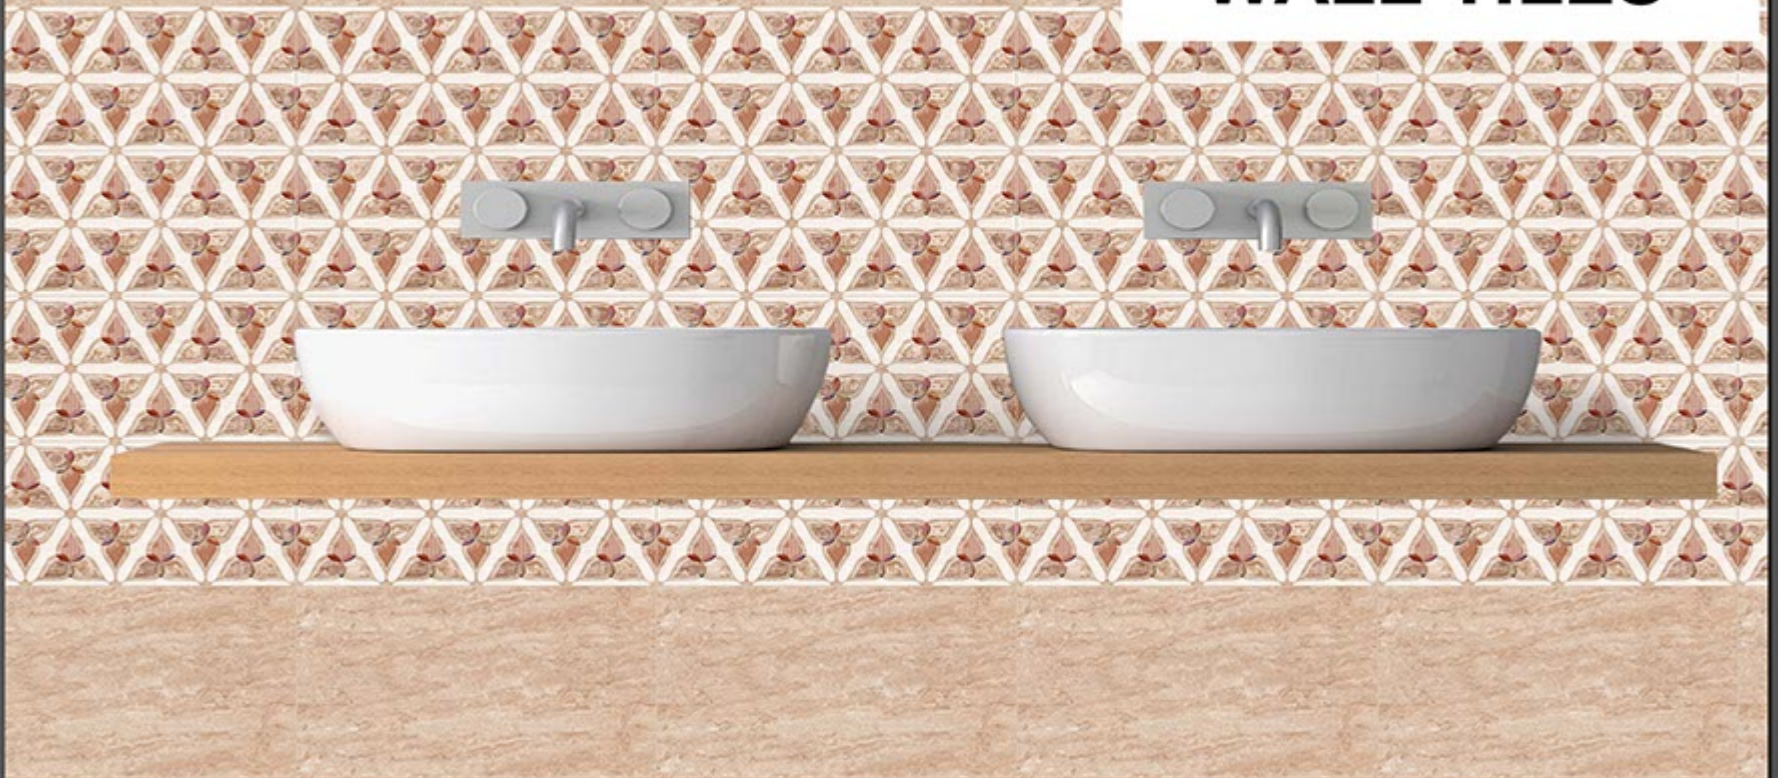

Matt Series 300x600

DIGITAL WALL TILES