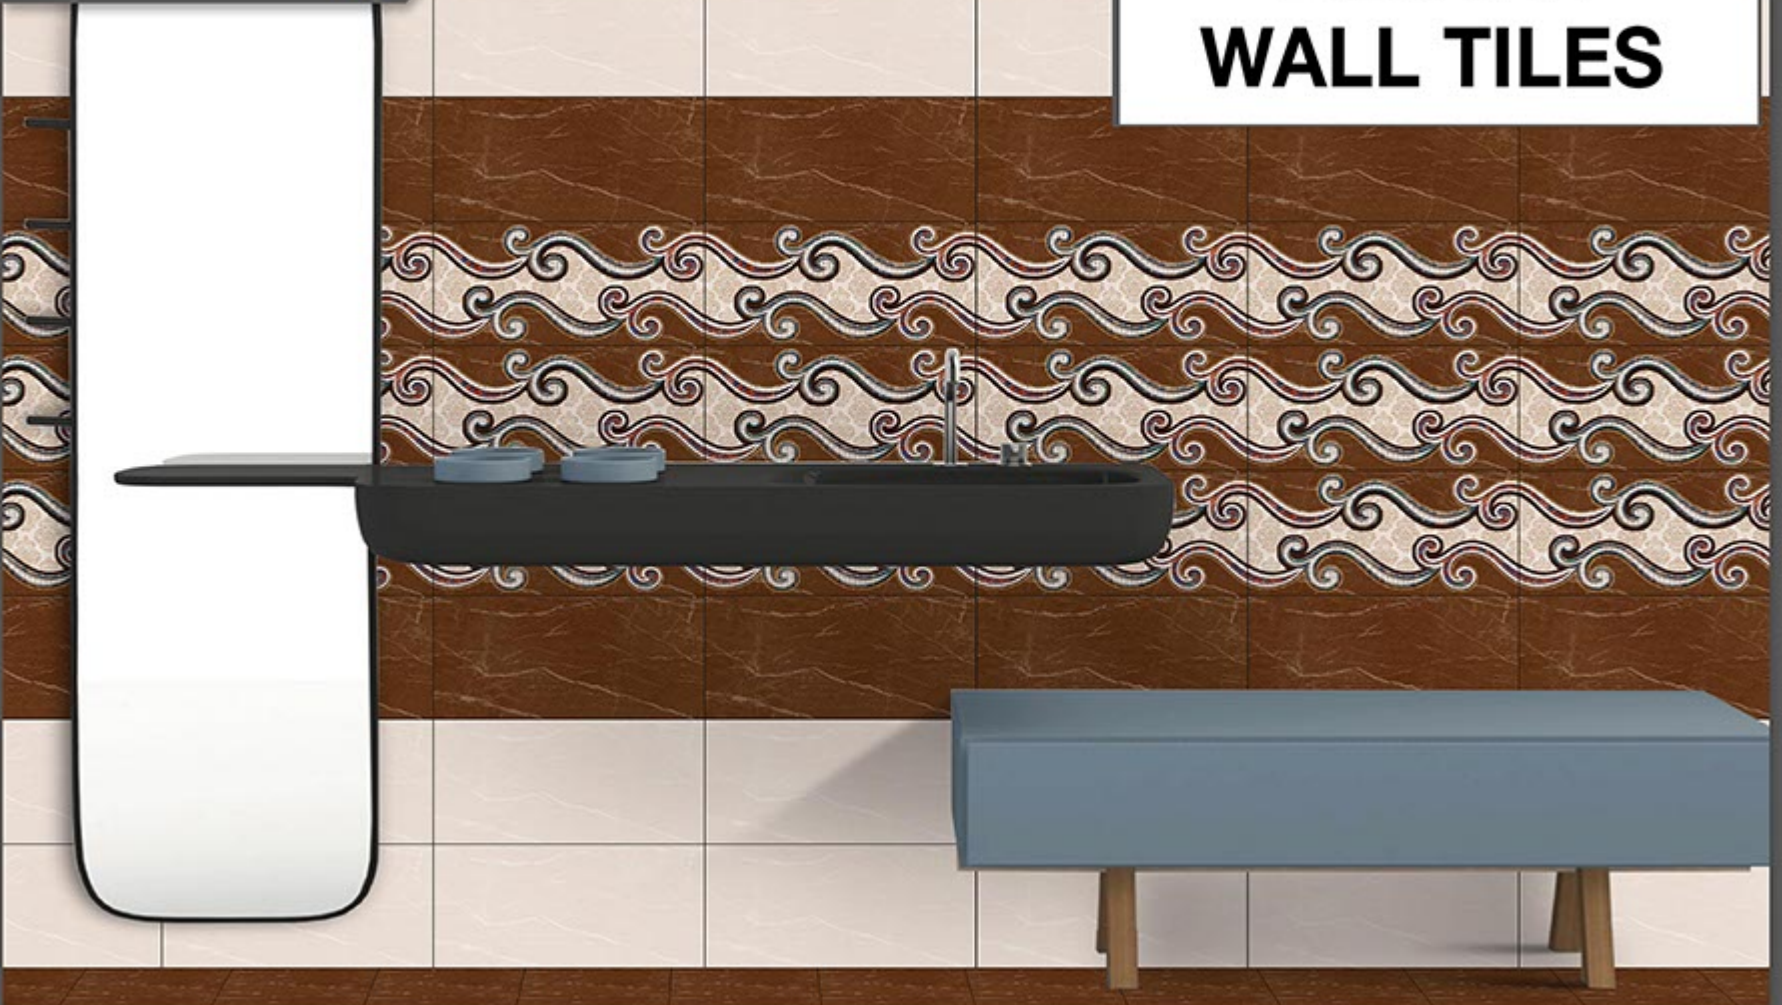

SM-6442-L

SM-6442-HL1-224

SM-6442-D

SM-6442-HL2-220

Matt Series

300x600

DIGITAL WALL TILES

Quality You can see, Touch and Feel...

SM-6444-L

SM-6444-HL1-224

SM-6444-D

SM-6444-HL2-220

Matt Series

300x600

DIGITAL WALL TILES

Quality You can see, Touch and Feel...

SM-6445-L

SM-6445-HL1-219

SM-6445-D

SM-6445-HL2-218

Matt Series

300x600

DIGITAL WALL TILES

Quality You can see, Touch and Feel...