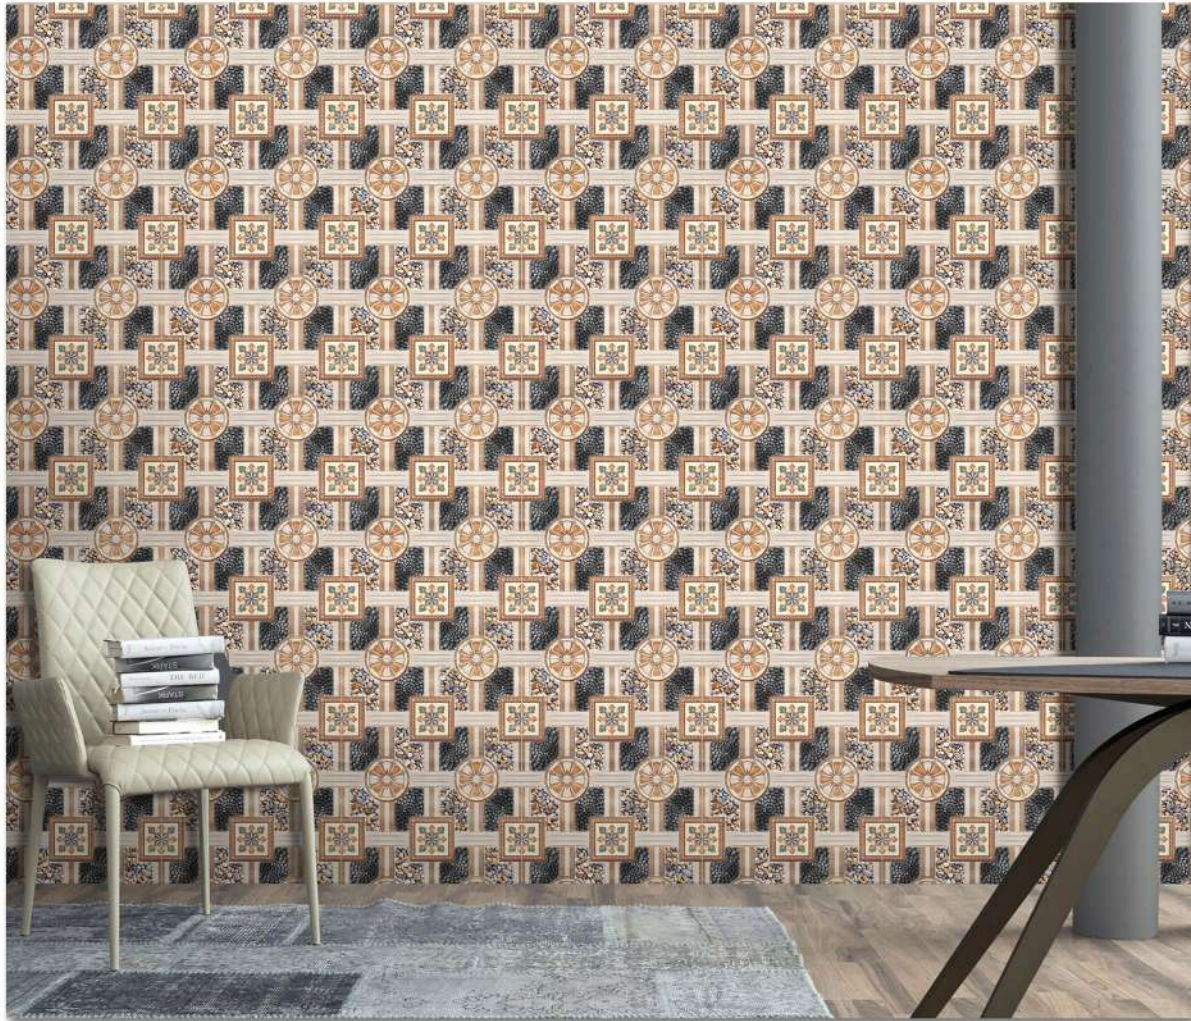

300x450 MM

Elevation

Wall Tile

Floor Tile

Rectified

Digital

Random

100%
WATER
PROOF

EL_57