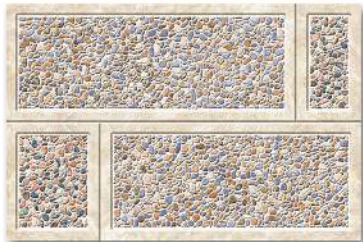

300x450 MM

Elevation

Wall Tile

Floor Tile

Rectified

Digital

Random

100%
WATER
PROOF

EL_19