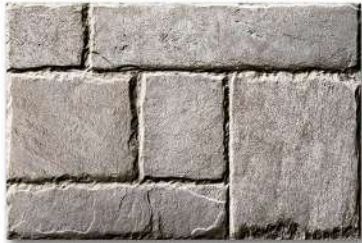

Rectified

Digital

Random

100% WATER PROOF

EL_13

300x450 MM

Elevation

Wall Tile