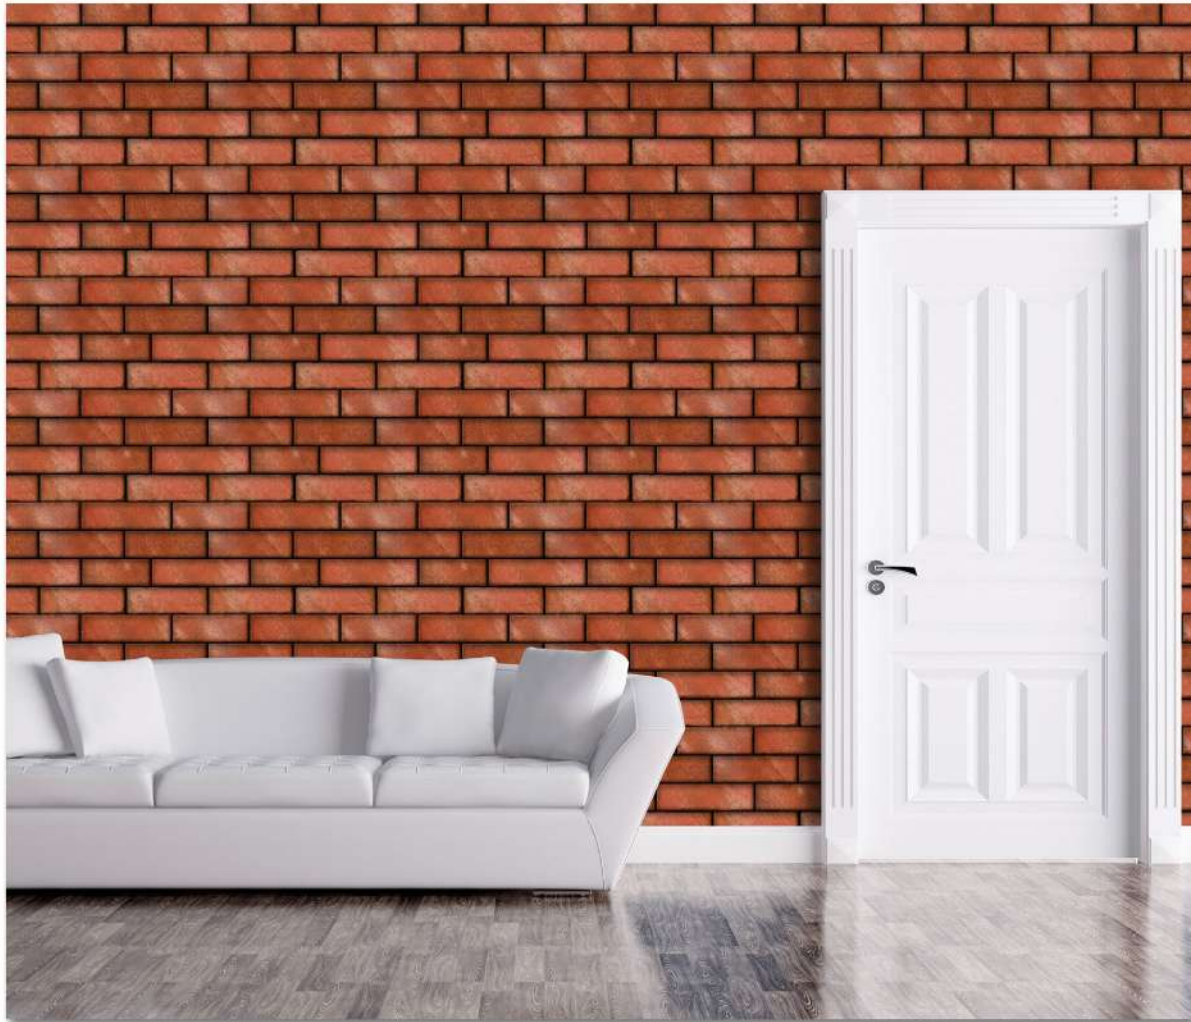

Wall Tile

Floor Tile

Rectified

Digital

Random

100% WATER PROOF
Water Proof

EL_79

300x450 MM