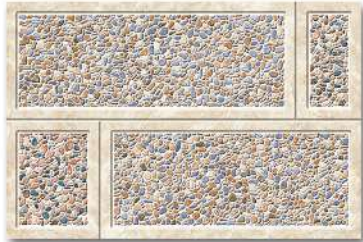

300x450 MM

Elevation

Wall Tile

Floor Tile

Rectified

Digital

Random

100%
WATER
PROOF

EL_19