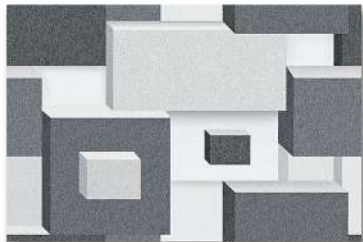

300x450 MM

Elevation

Wall Tile

Floor Tile

Rectified

Digital

Random

100%
WATER
PROOF

EL_51