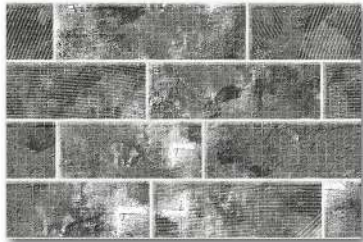

Rectified

Digital

Random

100% WATER PROOF
Water Proof

EL_ 61

300x450 MM

Elevation

Wall Tile