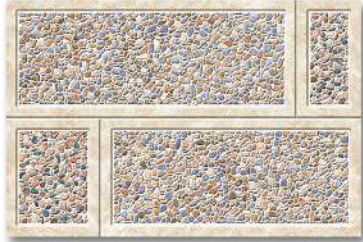

300x450 MM

Elevation

Wall Tile

Floor Tile

Rectified

Digital

Random

100%
WATER
PROOF

EL_19