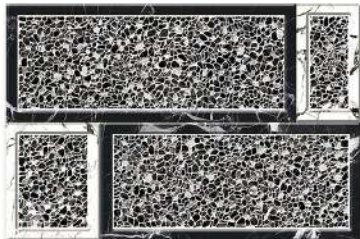

Wall Tile

Floor Tile

Rectified

Digital

Random

100% WATER PROOF

EL_15

300x450 MM