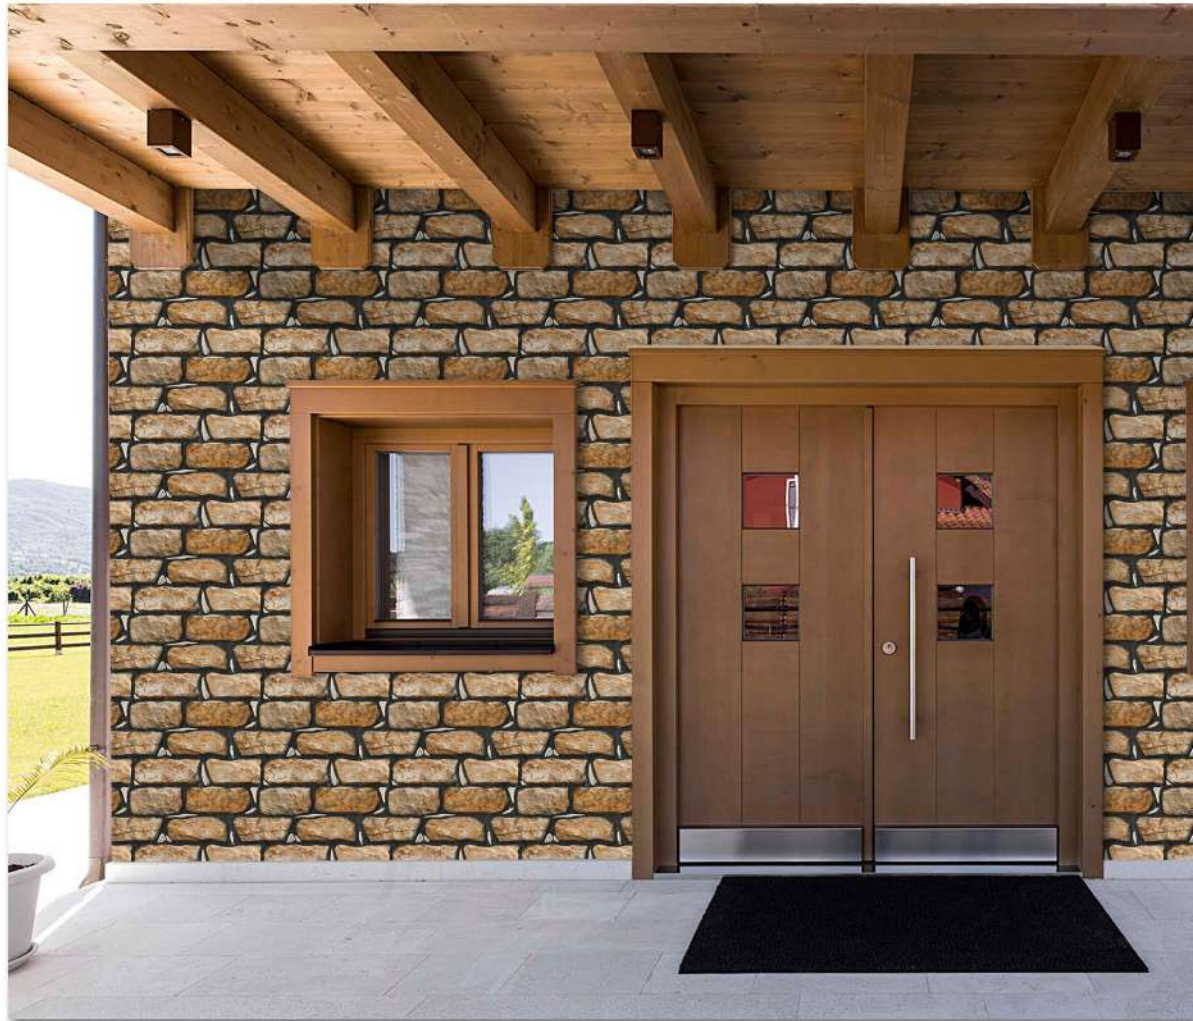

Digital

Random

100% WATER PROOF

EL_44

300x450 MM

Elevation

Wall Tile

Floor Tile