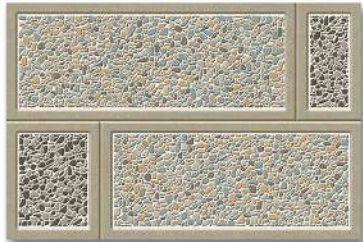

300x450 MM

Elevation

Wall Tile

Floor Tile

Rectified

Digital

Random

100%
WATER
PROOF

EL_17