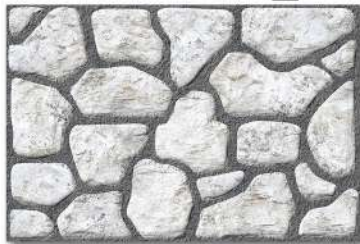

300x450 MM

Elevation

Wall Tile

Floor Tile

Rectified

Digital

Random

100% WATER PROOF

EL_31