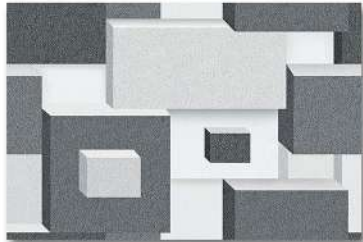

300x450 MM

Elevation

Wall Tile

Floor Tile

Rectified

Digital

Random

100%
WATER
PROOF

EL_51