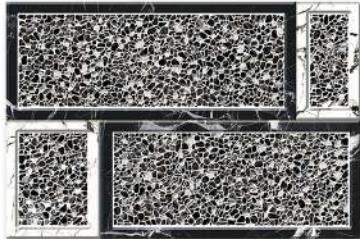

Wall Tile

Floor Tile

Rectified

Digital

Random

100% WATER PROOF

EL_15

300x450 MM