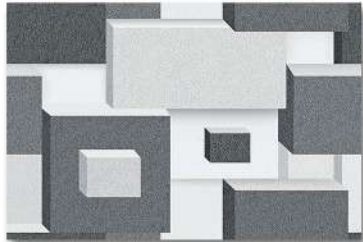

300x450 MM

Elevation

Wall Tile

Floor Tile

Rectified

Digital

Random

100%
WATER
PROOF

EL_51