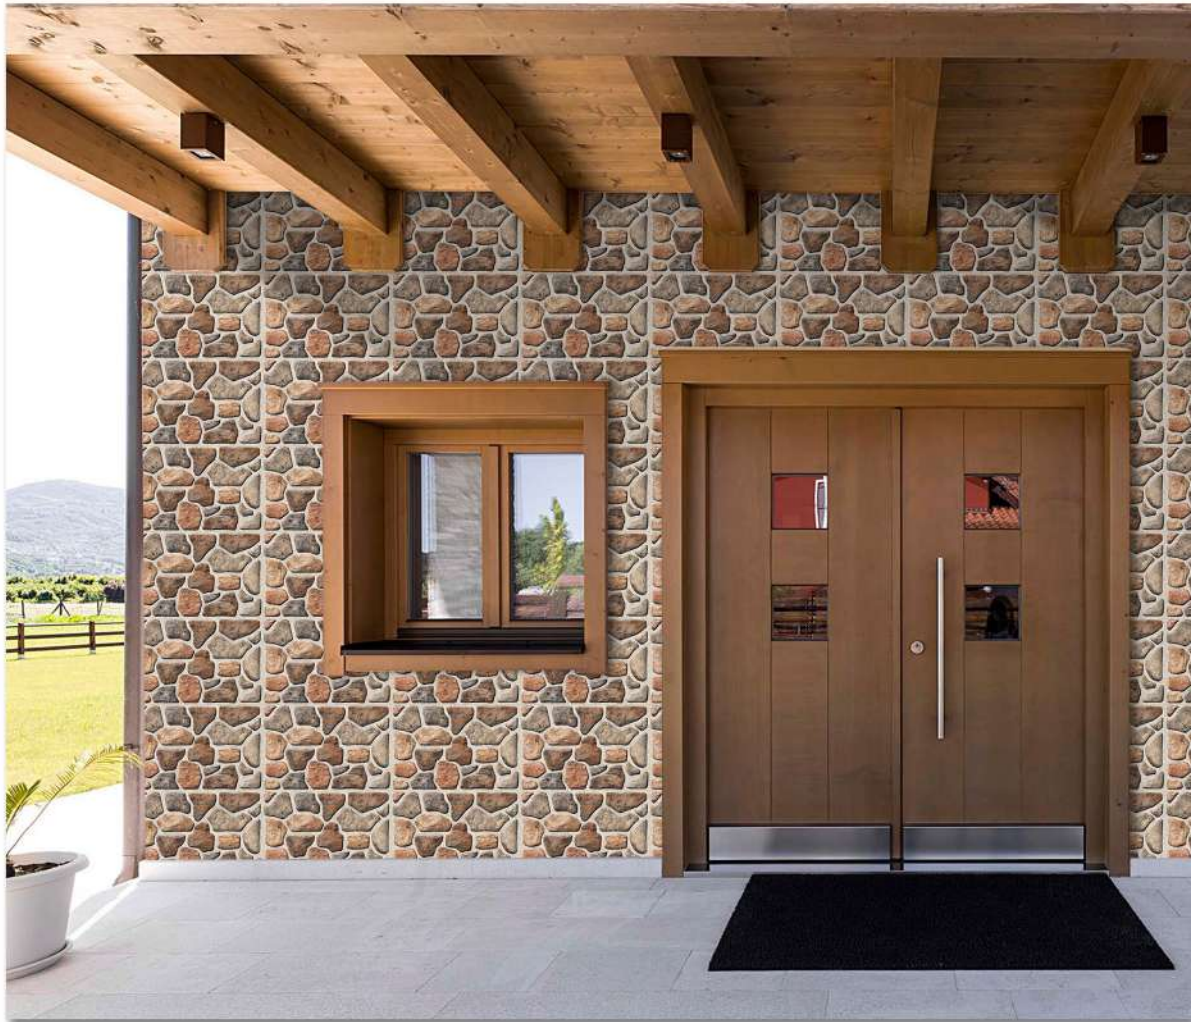

Elevation

Wall Tile

Floor Tile

Rectified

Digital

Random

100% WATER PROOF

EL_ 32