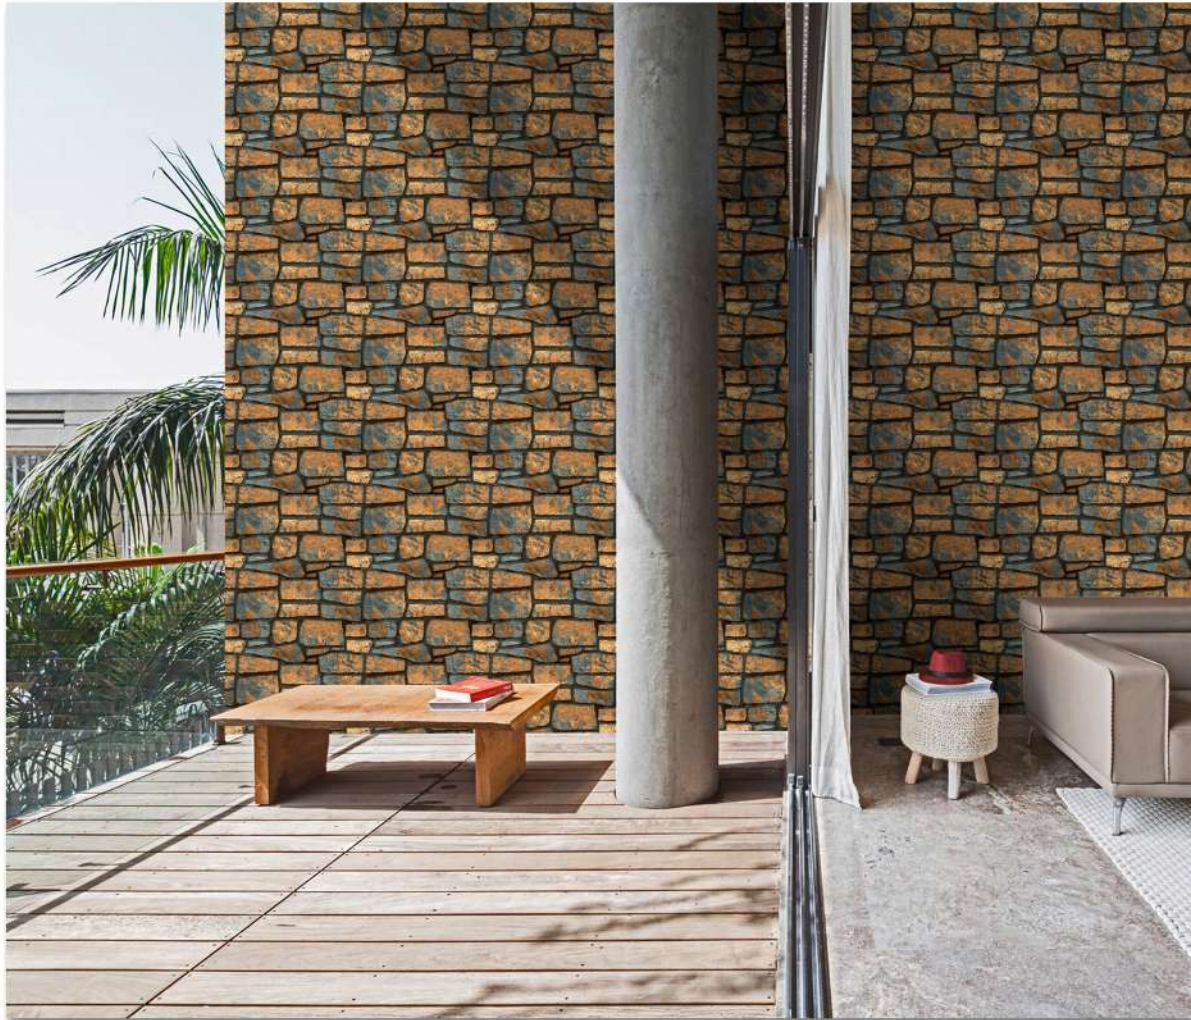

300x450 MM

Glossy Series

Wall Tile

Floor Tile

Rectified

Digital

Random

100% WATER PROOF

EL_82