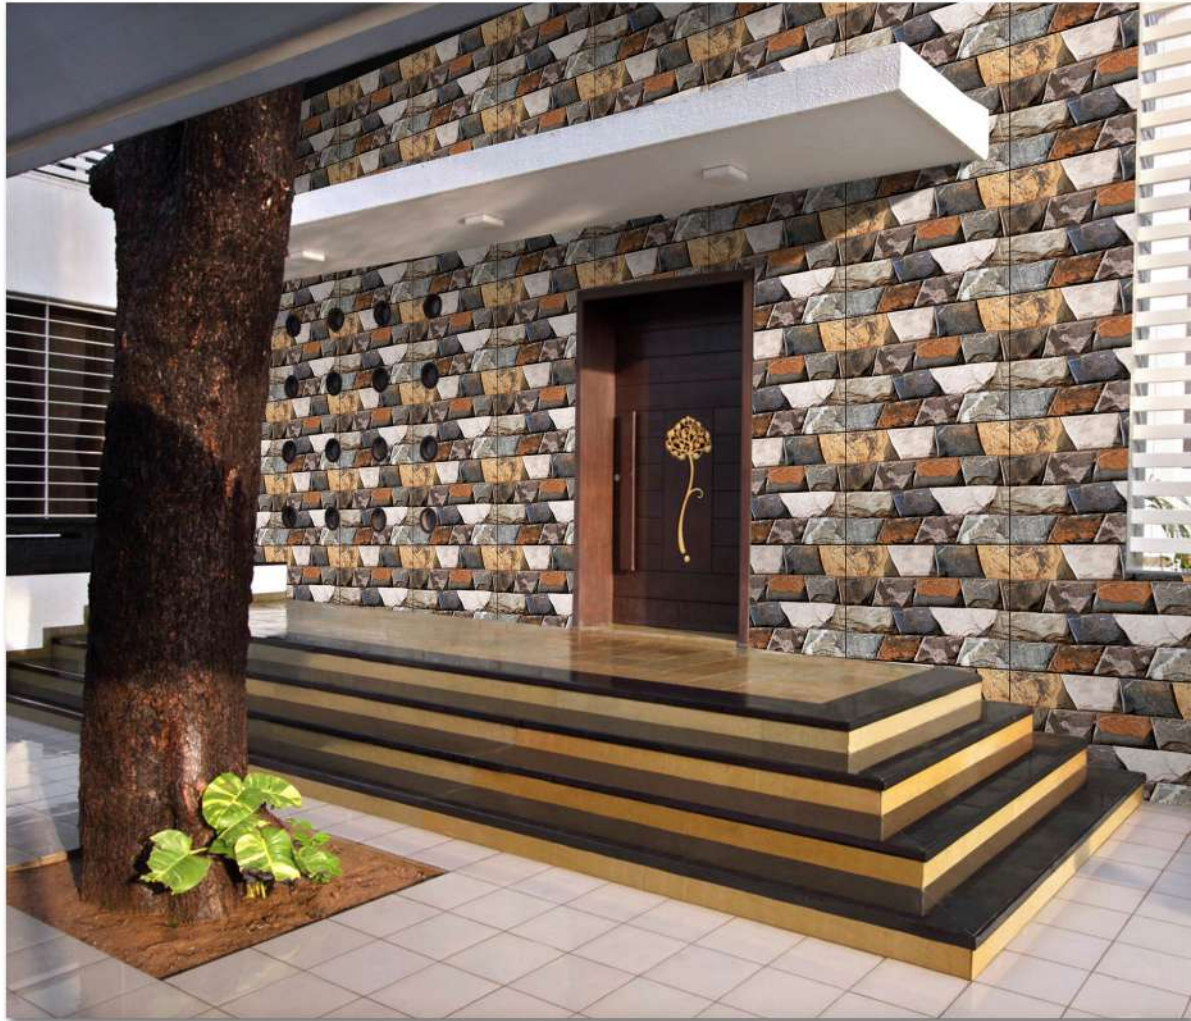

Digital

Random

100% WATER PROOF

EL_ 20

300x450 MM

Elevation

Wall Tile

Floor Tile