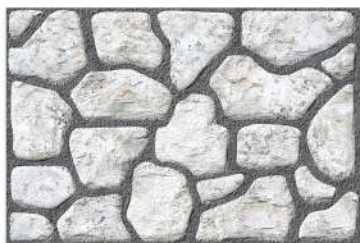

300x450 MM

Elevation

Wall Tile

Floor Tile

Rectified

Digital

Random

100% WATER PROOF

EL_31