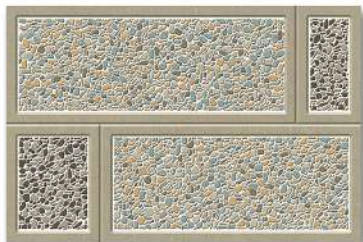

300x450 MM

Elevation

Wall Tile

Floor Tile

Rectified

Digital

Random

100%
WATER
PROOF

EL_17