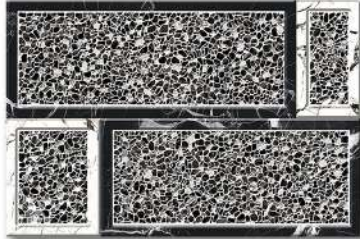

Wall Tile

Floor Tile

Rectified

Digital

Random

100% WATER PROOF

EL_15

300x450 MM