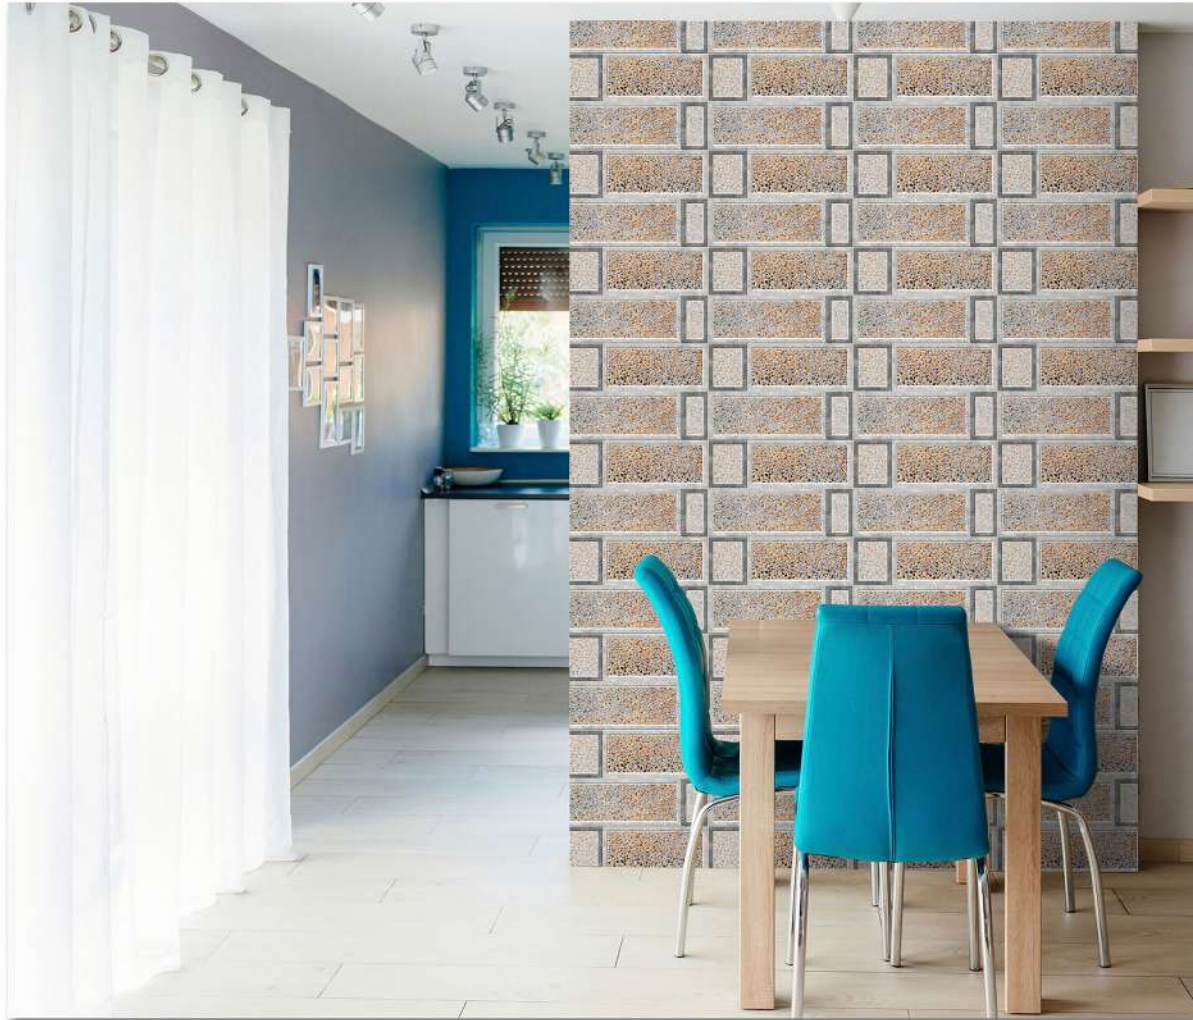

300x450 MM

Elevation

Wall Tile

Floor Tile

Rectified

Digital

Random

100%
WATER
PROOF