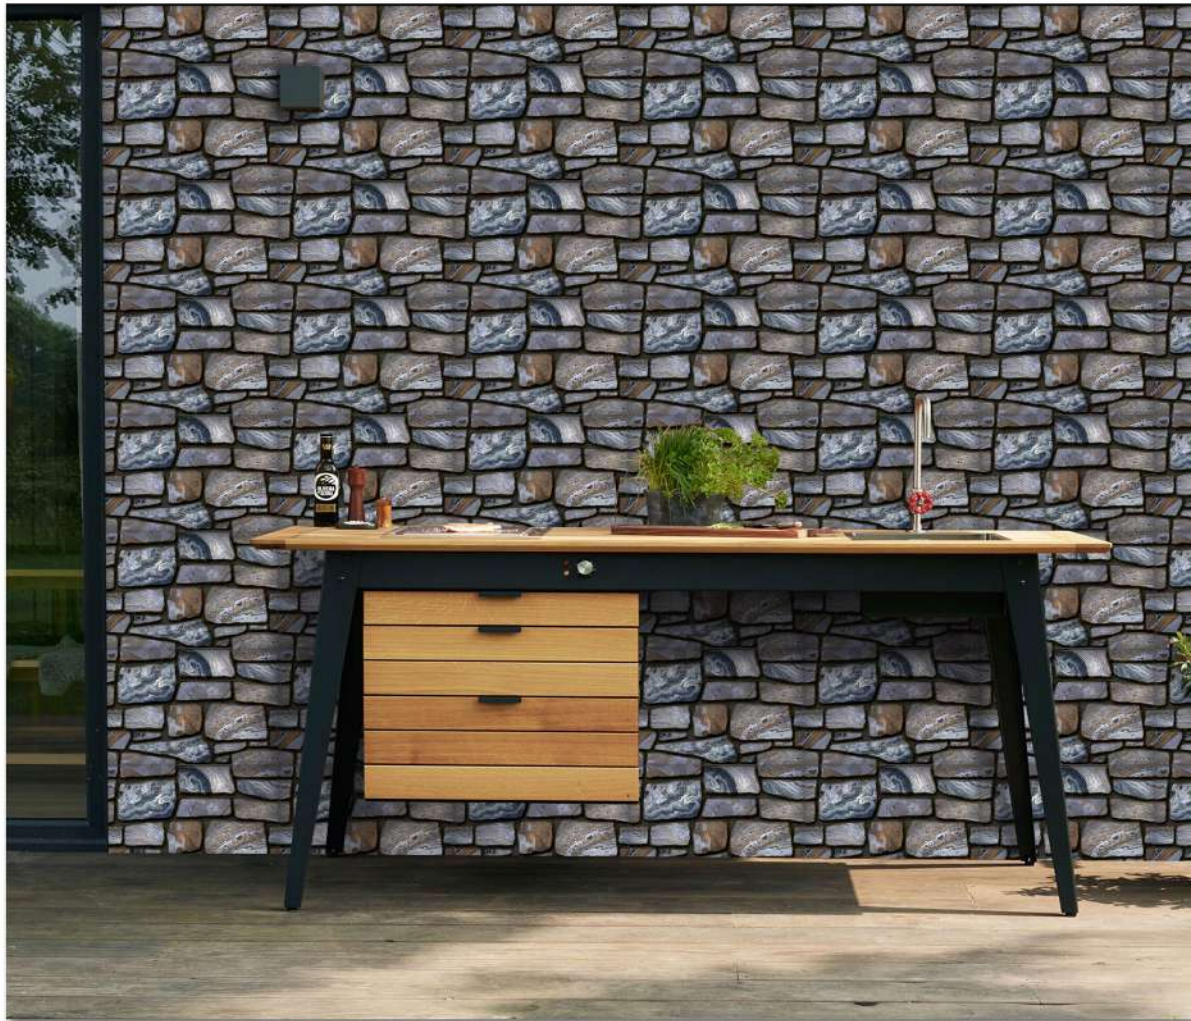

Glossy Series

Wall Tile

Floor Tile

Rectified

Digital

Random

100% WATER PROOF

EL_80