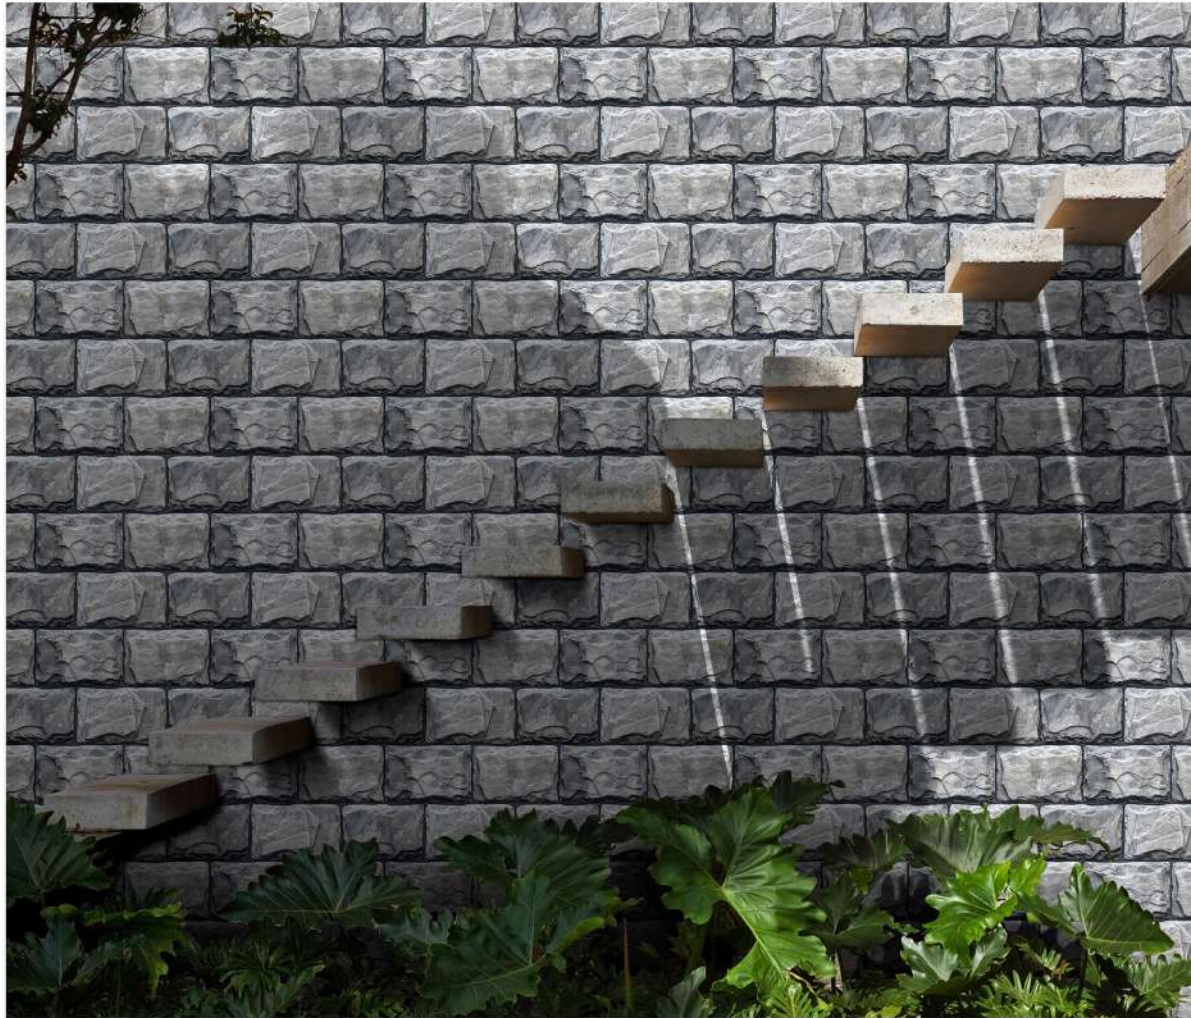

100%
WATER
PROOF

EL_ 26

300x450 MM

Elevation

Wall Tile

Floor Tile

Rectified

Digital