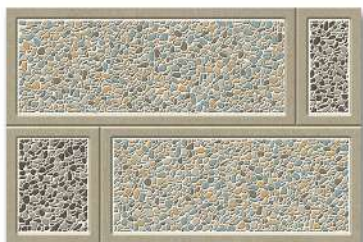

300x450 MM

Elevation

Wall Tile

Floor Tile

Rectified

Digital

Random

100%
WATER
PROOF

EL_17