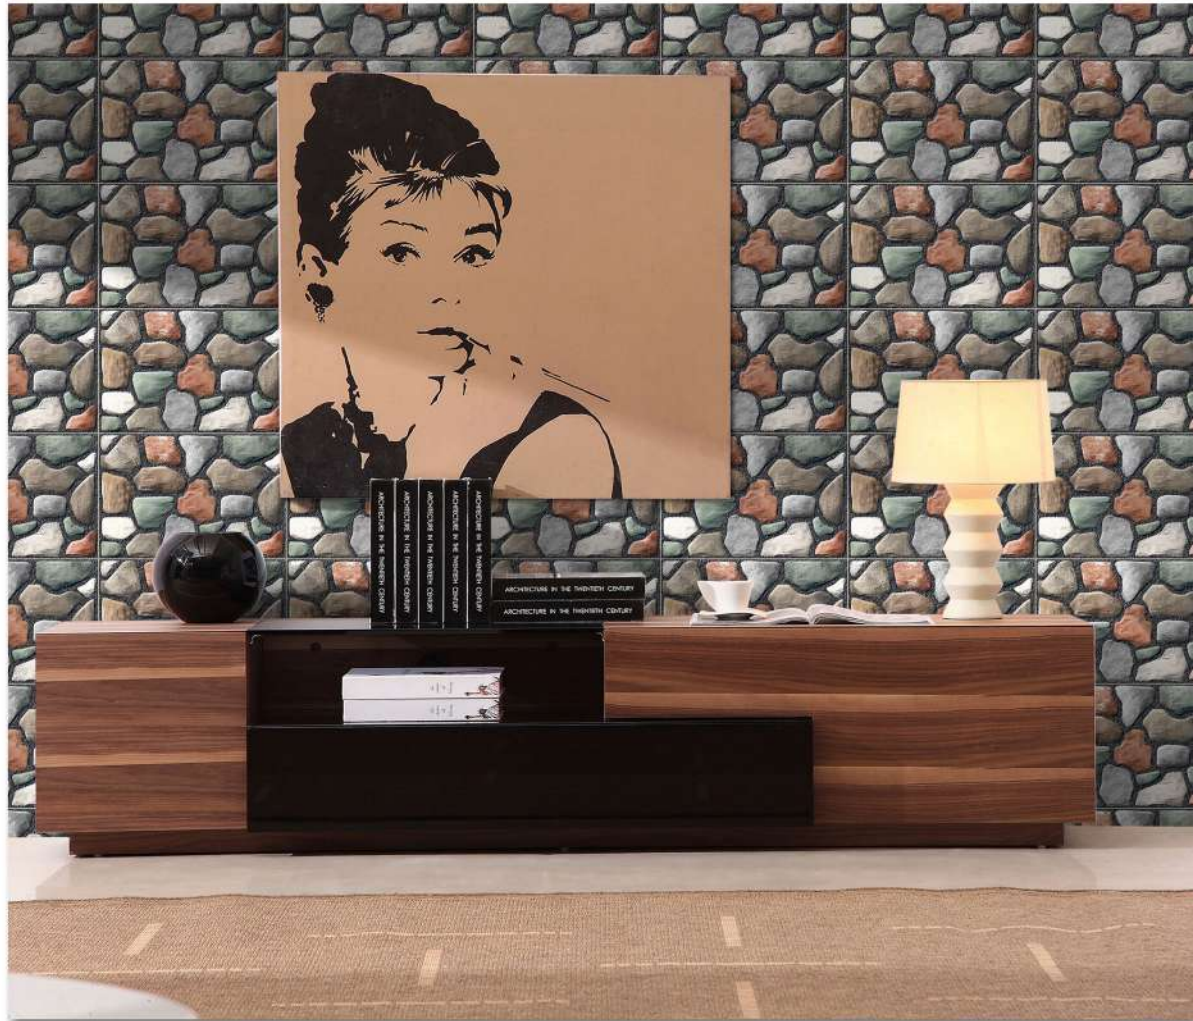

Digital

Random

100% WATER PROOF

EL_36

300x450 MM

Elevation

Wall Tile

Floor Tile