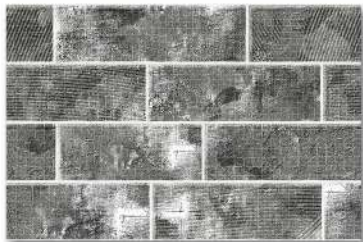

Rectified

Digital

Random

100% WATER PROOF
Water Proof

EL_ 61

300x450 MM

Elevation

Wall Tile