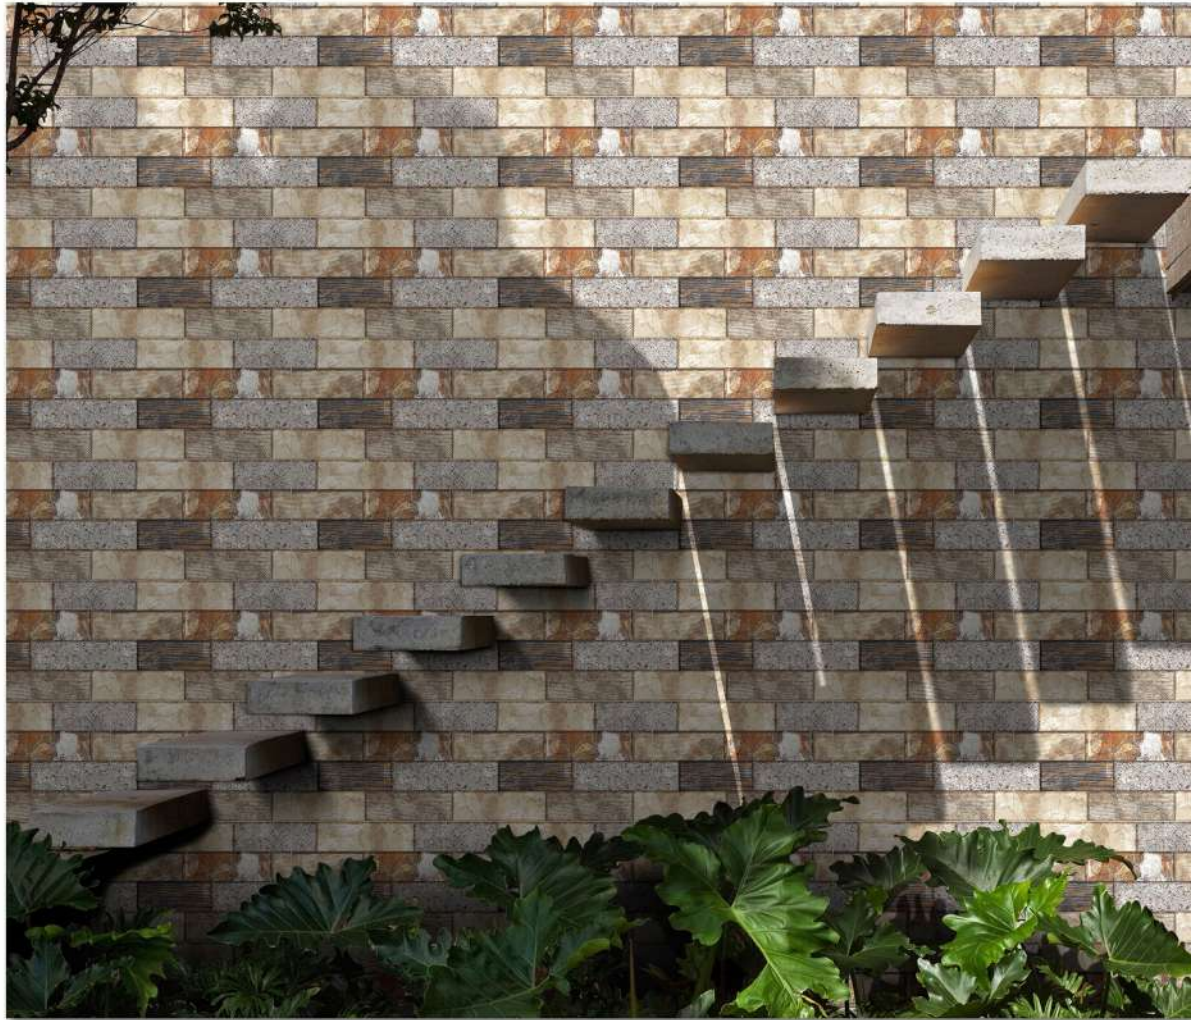

Digital

Random

100% WATER PROOF

EL_ 60

300x450 MM

Elevation

Wall Tile

Floor Tile