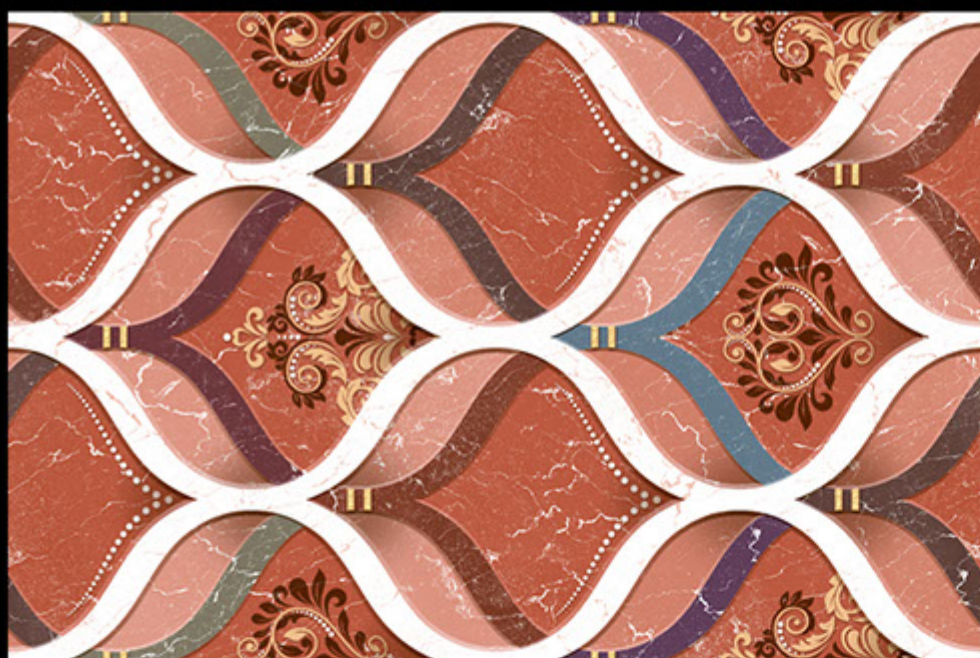

300 "

X

450 "mm

DIGITAL
WALL TILES

Dísing no. 2017

L

HL1

D

GLOSSY FINISH