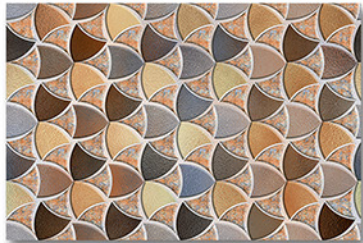

Digital

Random

100%
WATER
PROOF

1206_LT

1206_HL1

1206_HL2

1206_DK

300x450 MM