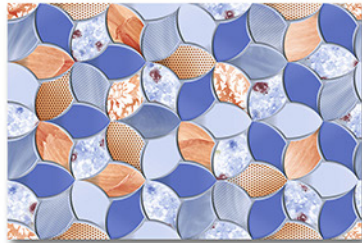

Floor Tile

Rectified

Digital

Random

100% WATER PROOF

1246_LT

1246_HL

1246_DK