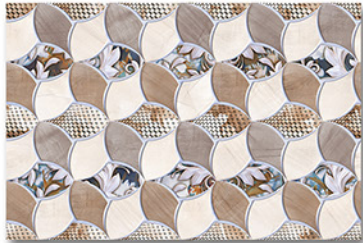

300x450 MM

Glossy Series

Wall Tile

Floor Tile

Rectified

Digital

Random

100%
WATER
PROOF

1247_HL