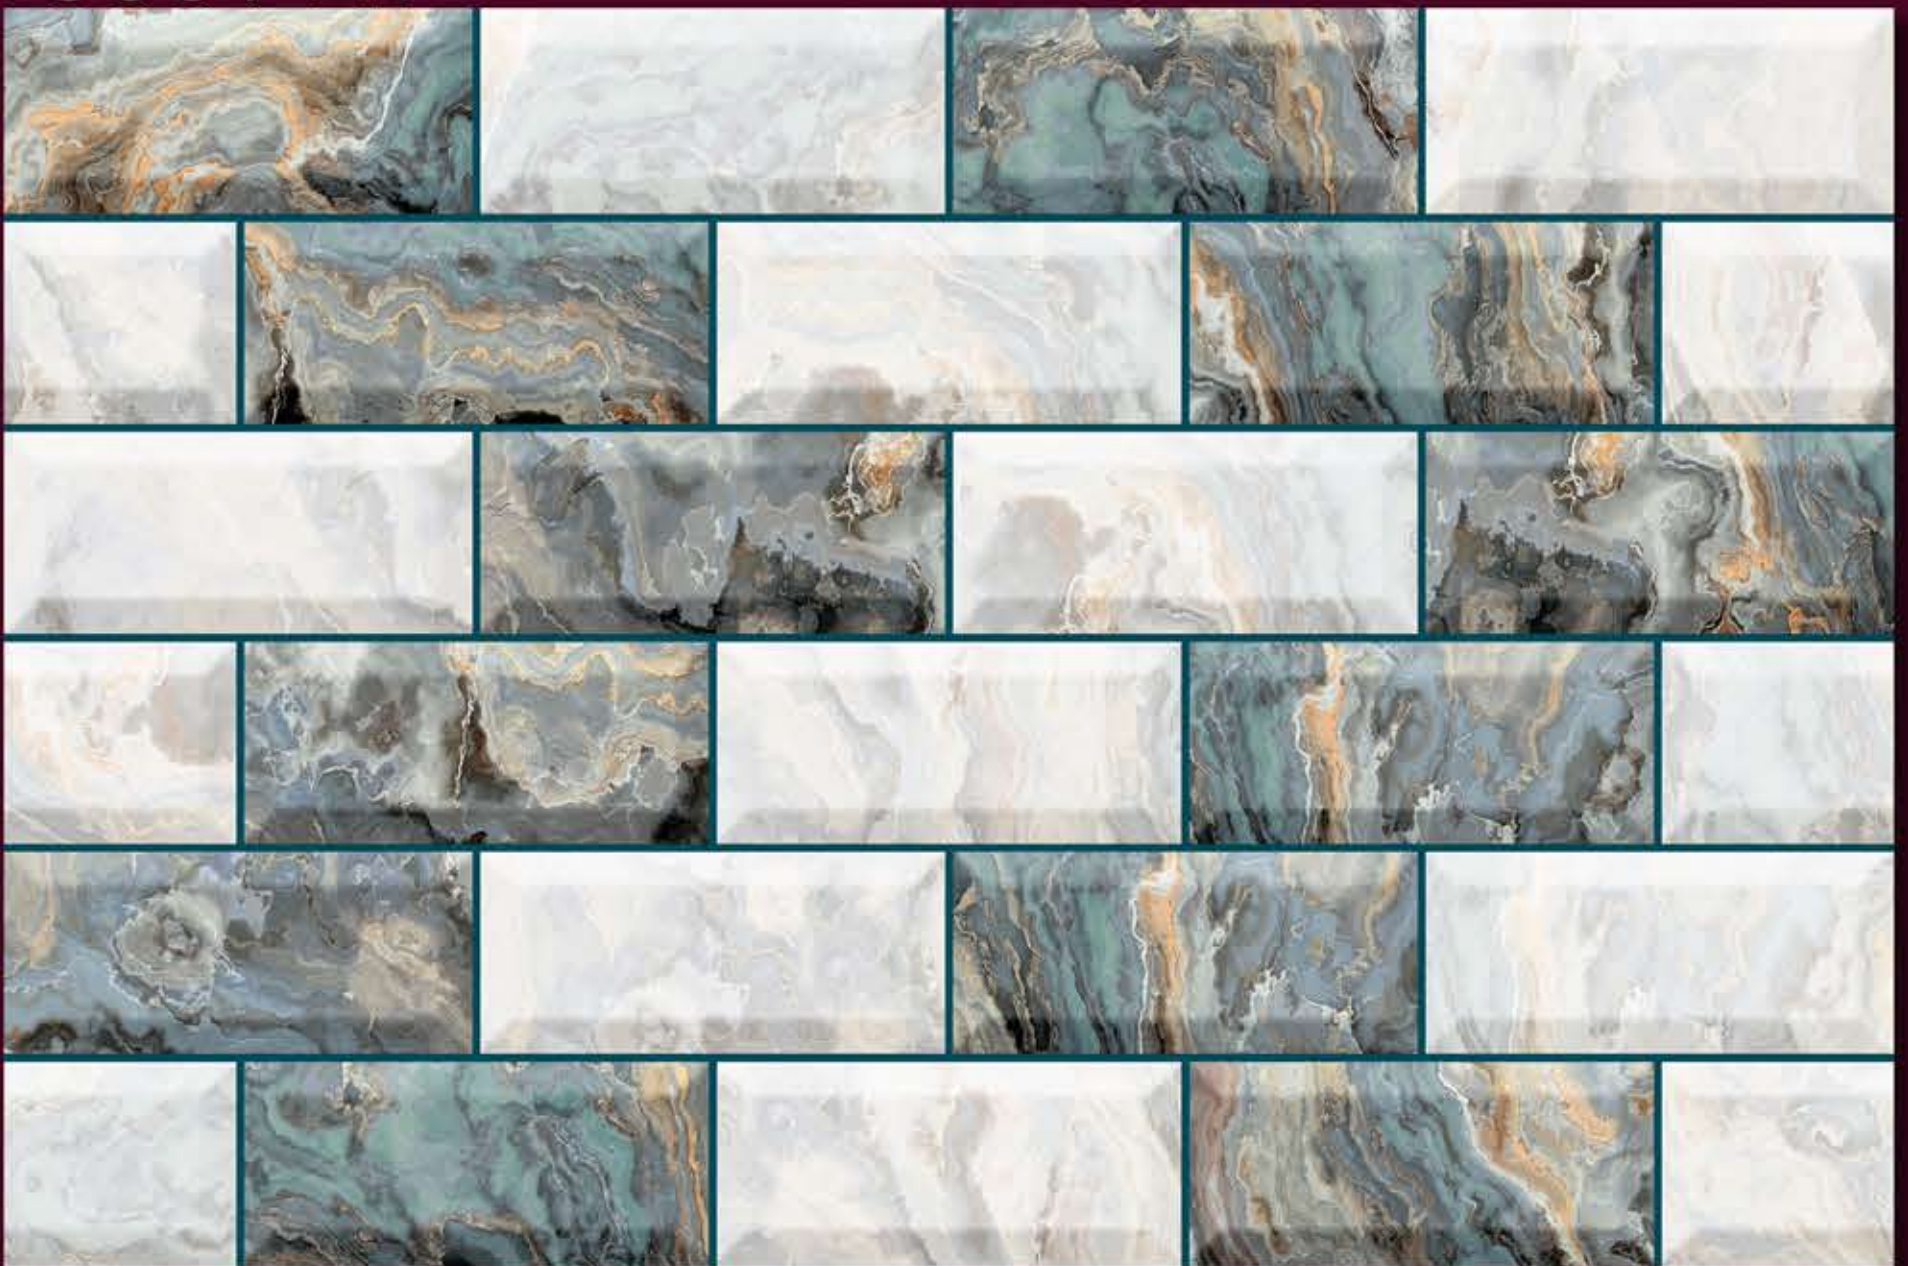

GVT HIGH GLOSS FINISH

DIGITAL
WALL
TILES

375
X
250

3007 HL-2