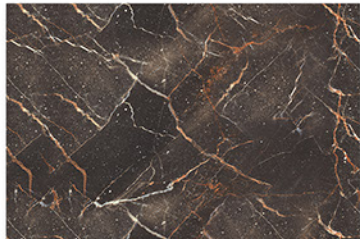

100% WATER PROOF

1083\_LT

1083\_HL

1083\_DK

300x450 MM

Glossy Series

Wall Tile

Floor Tile