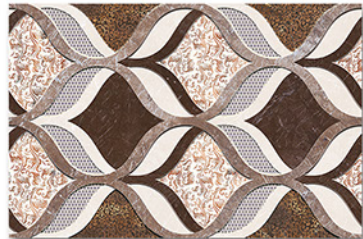

300x450 MM

Glossy Series

Wall Tile

Floor Tile

Rectified

Digital

Random

100%
WATER
PROOF

1077_HL