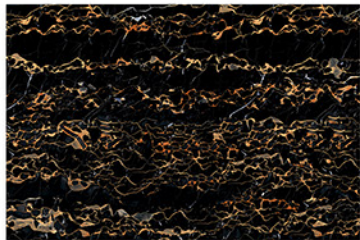

Wall Tile

Floor Tile

Rectified

Digital

Random

100% WATER PROOF  
Water Proof

1082\_LT

1082\_HL