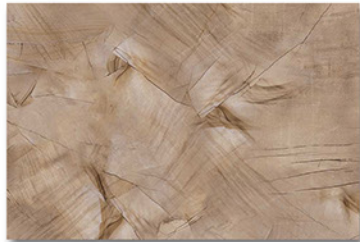

Random

100% WATER PROOF

1074\_LT

1074\_HL

1074\_DK

300x450 MM

Glossy Series

Wall Tile