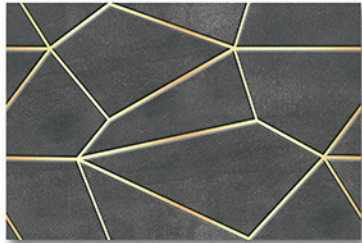

300x450 MM

Glossy Series

Wall Tile

Floor Tile

Rectified

Digital

Random

100%
WATER
PROOF

1126_LT

1126_HL

1126_DK