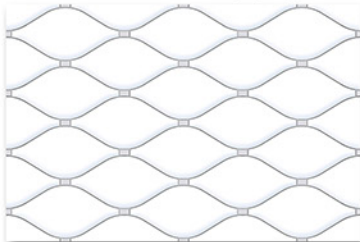

Wall Tile

Floor Tile

Rectified

Digital

Random

100% WATER PROOF

P\_05\_LT

P\_05\_HL1