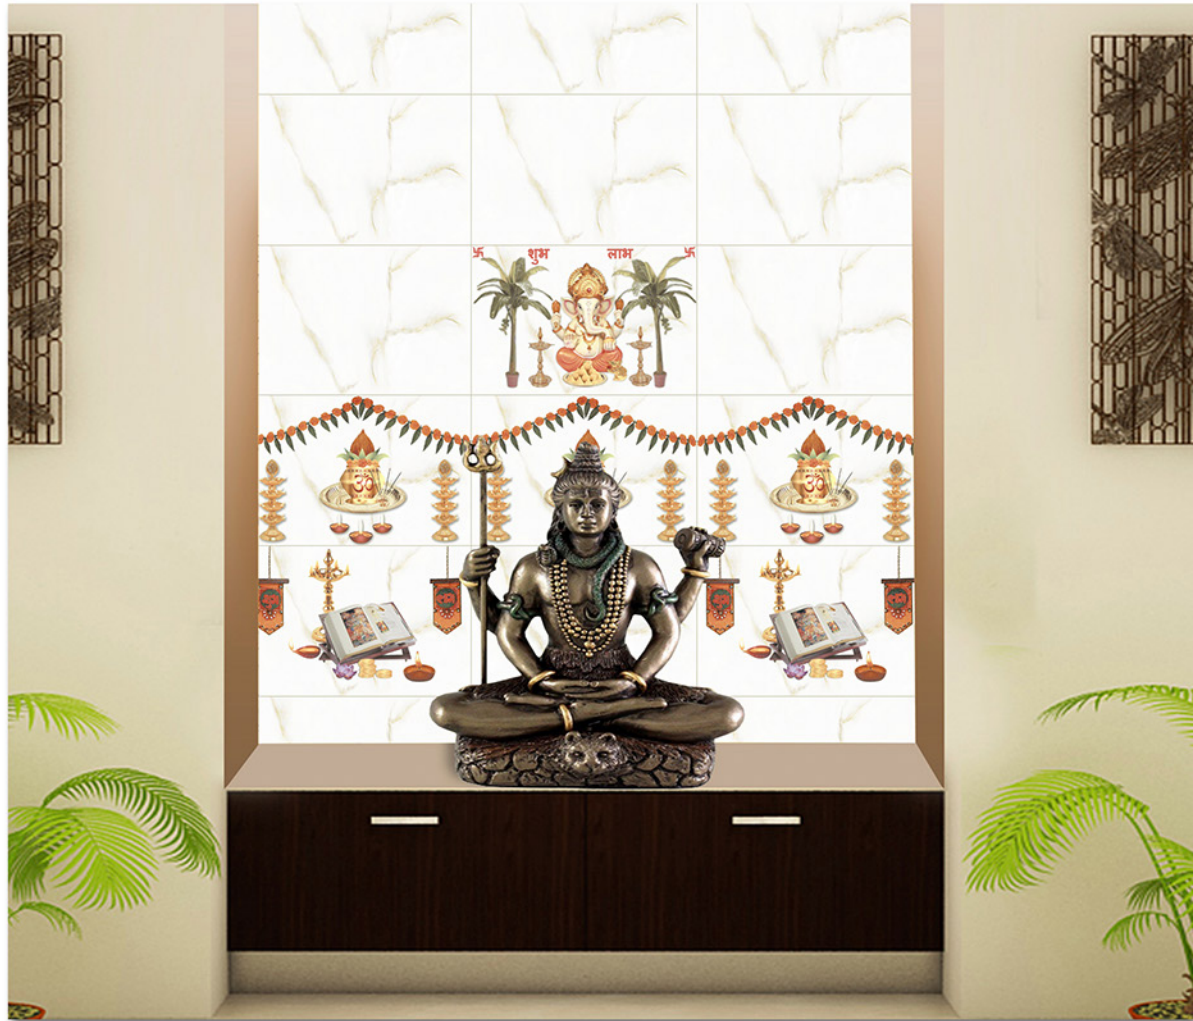

300x450 MM

Pooja Room

Wall Tile

Floor Tile

Rectified

Digital

Random

100% WATER PROOF