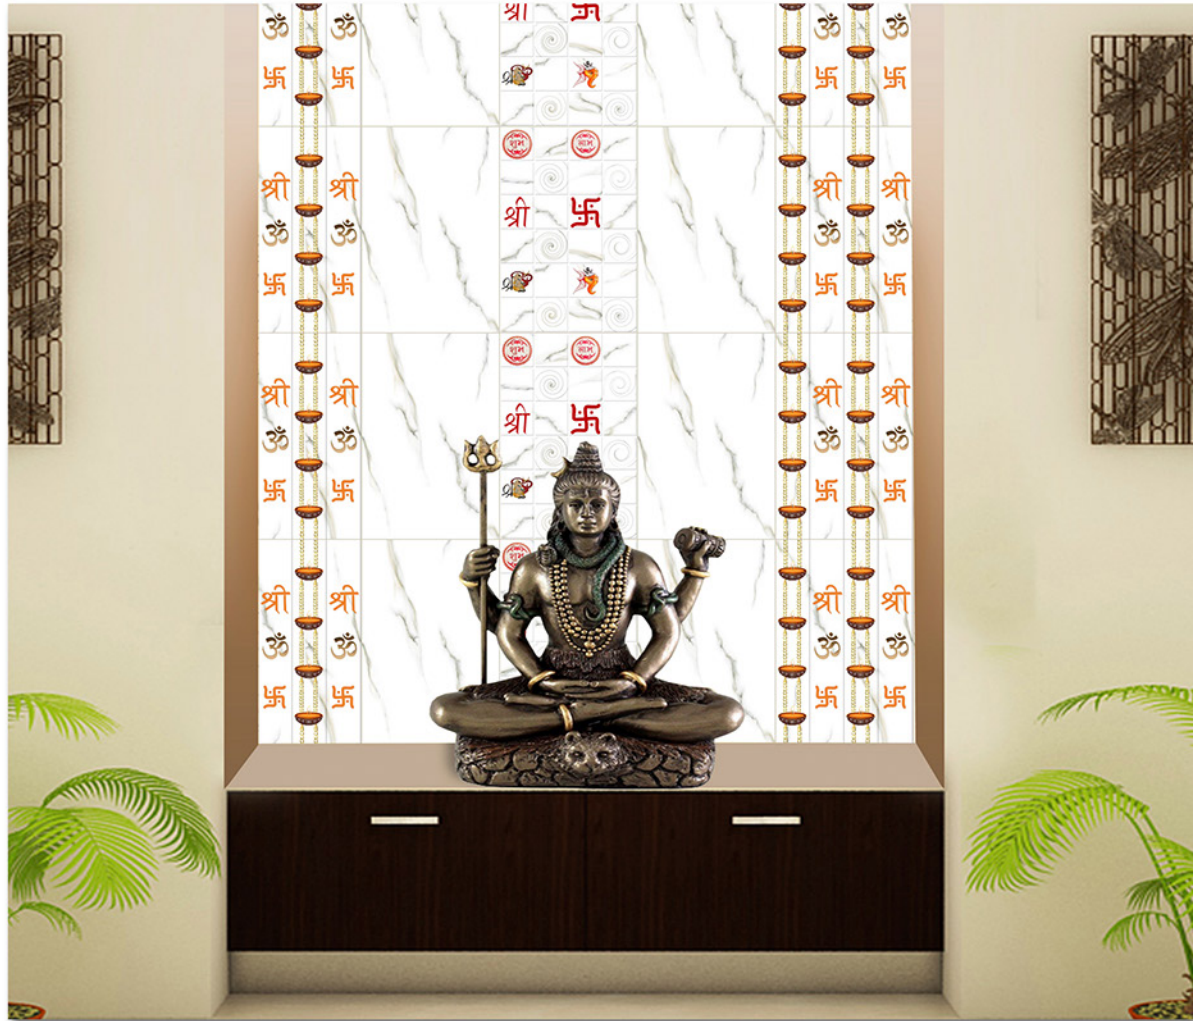

100% WATER PROOF

P\_06\_LT

P\_06\_HL1

P\_06\_HL2

300x450 MM

Pooja Room

P\_07\_LT

P\_07\_HL1