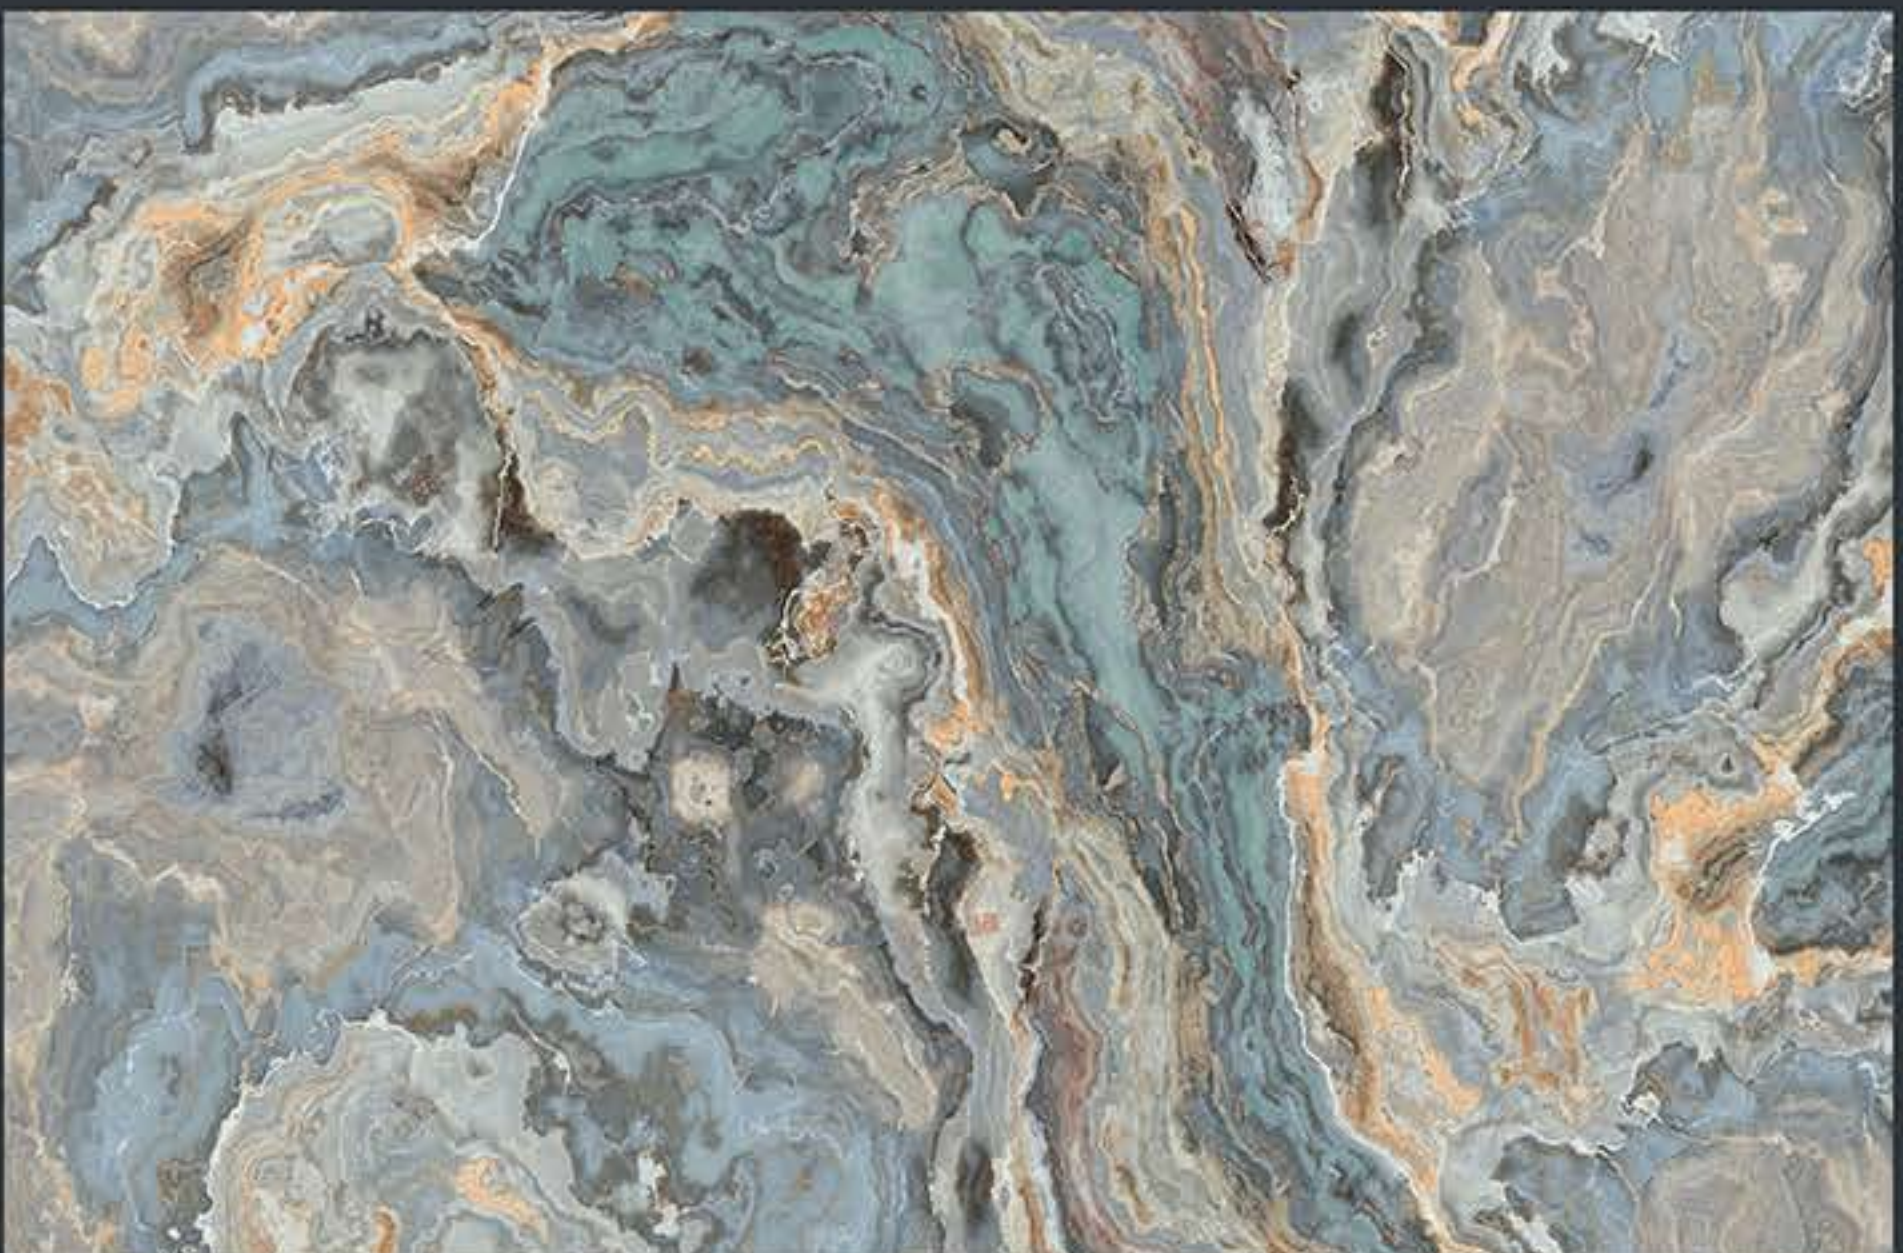

DIGITAL
WALL
TILES

375
X
250

3007 LT

3007 HL 1

3007 DK

GVT HIGH GLOSS FINISH

DIGITAL
WALL
TILES

375
X
250