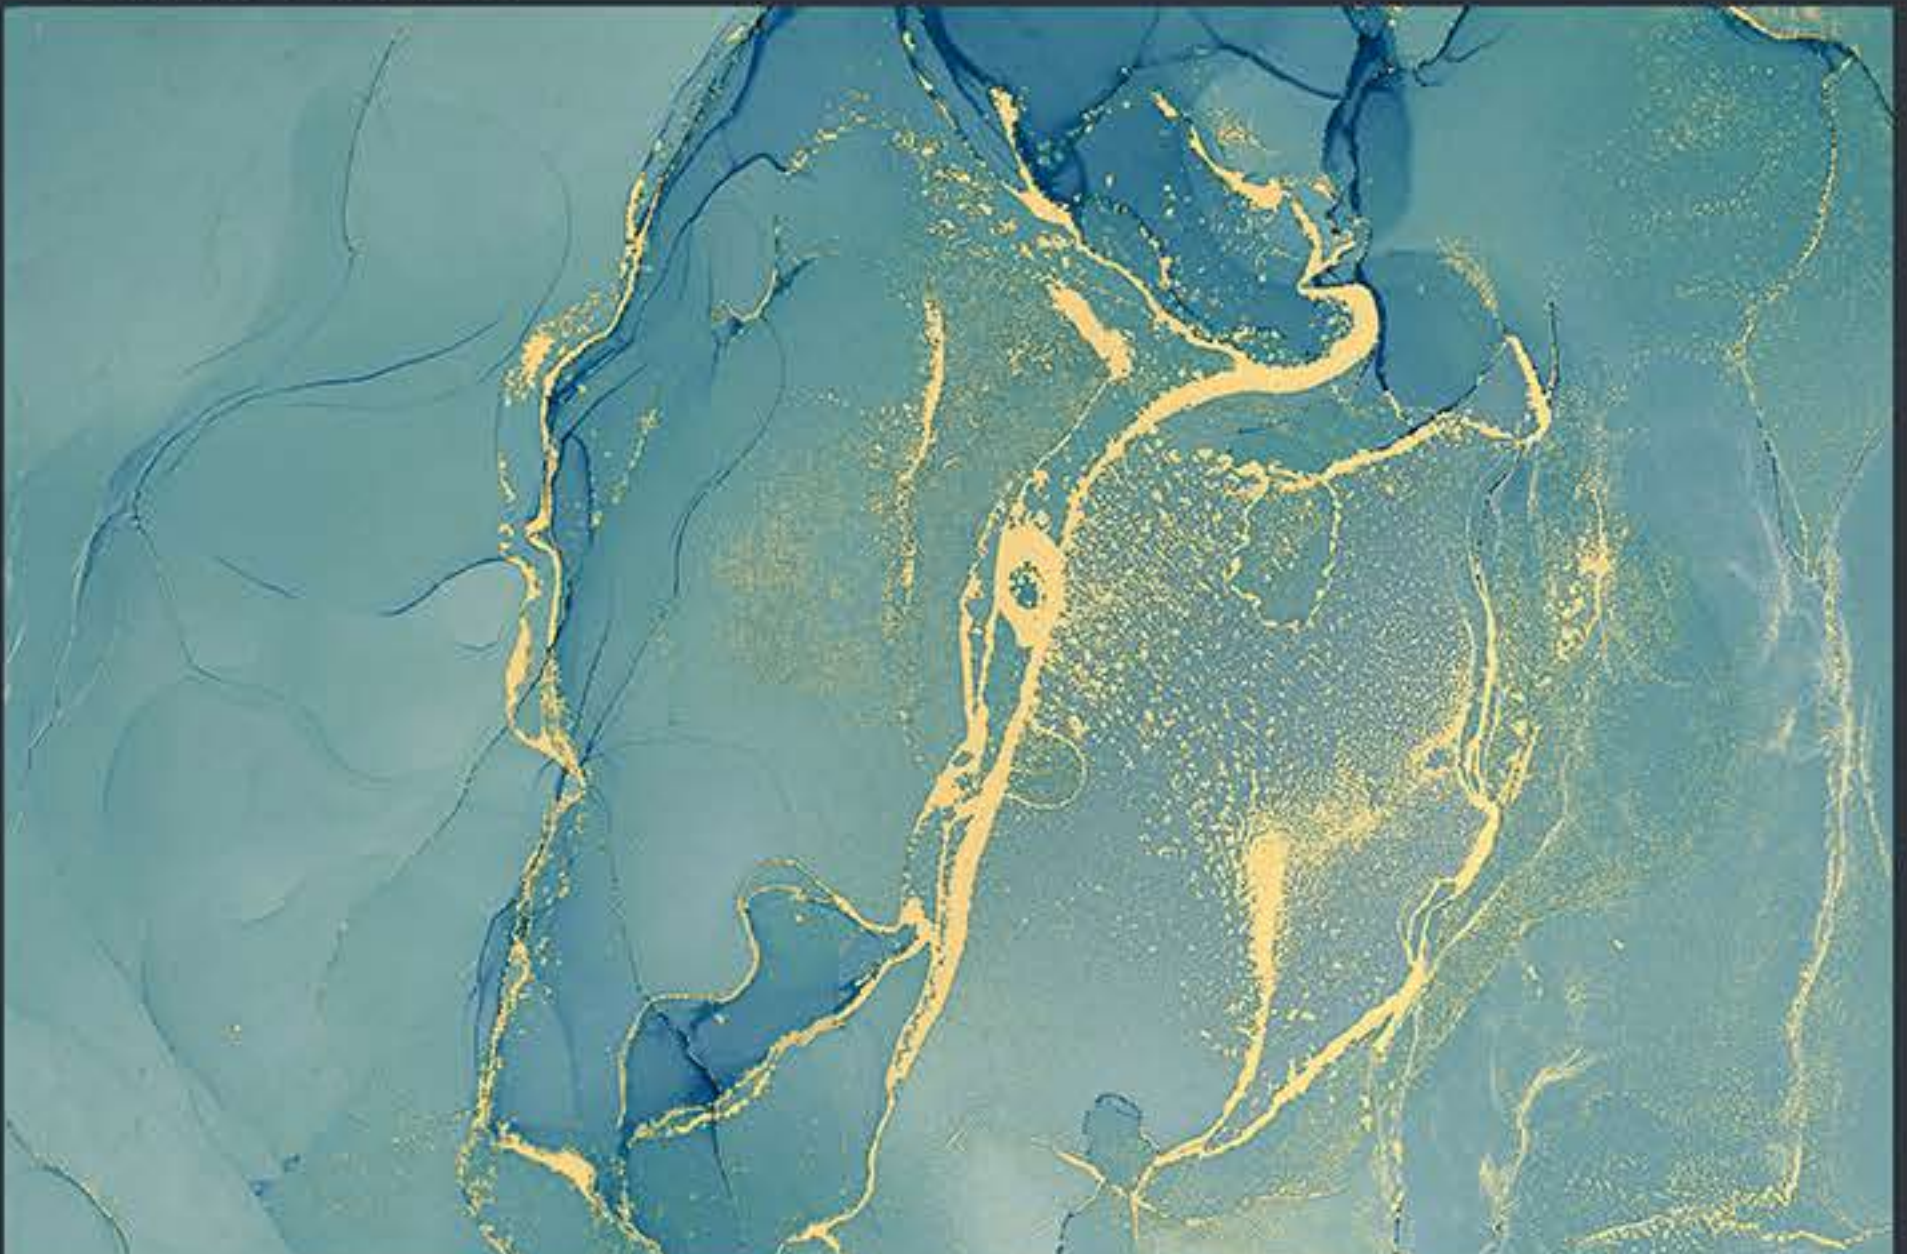

GVT HIGH GLOSS
FINISH

DIGITAL
WALL
TILES

375
X
250

3013 DK