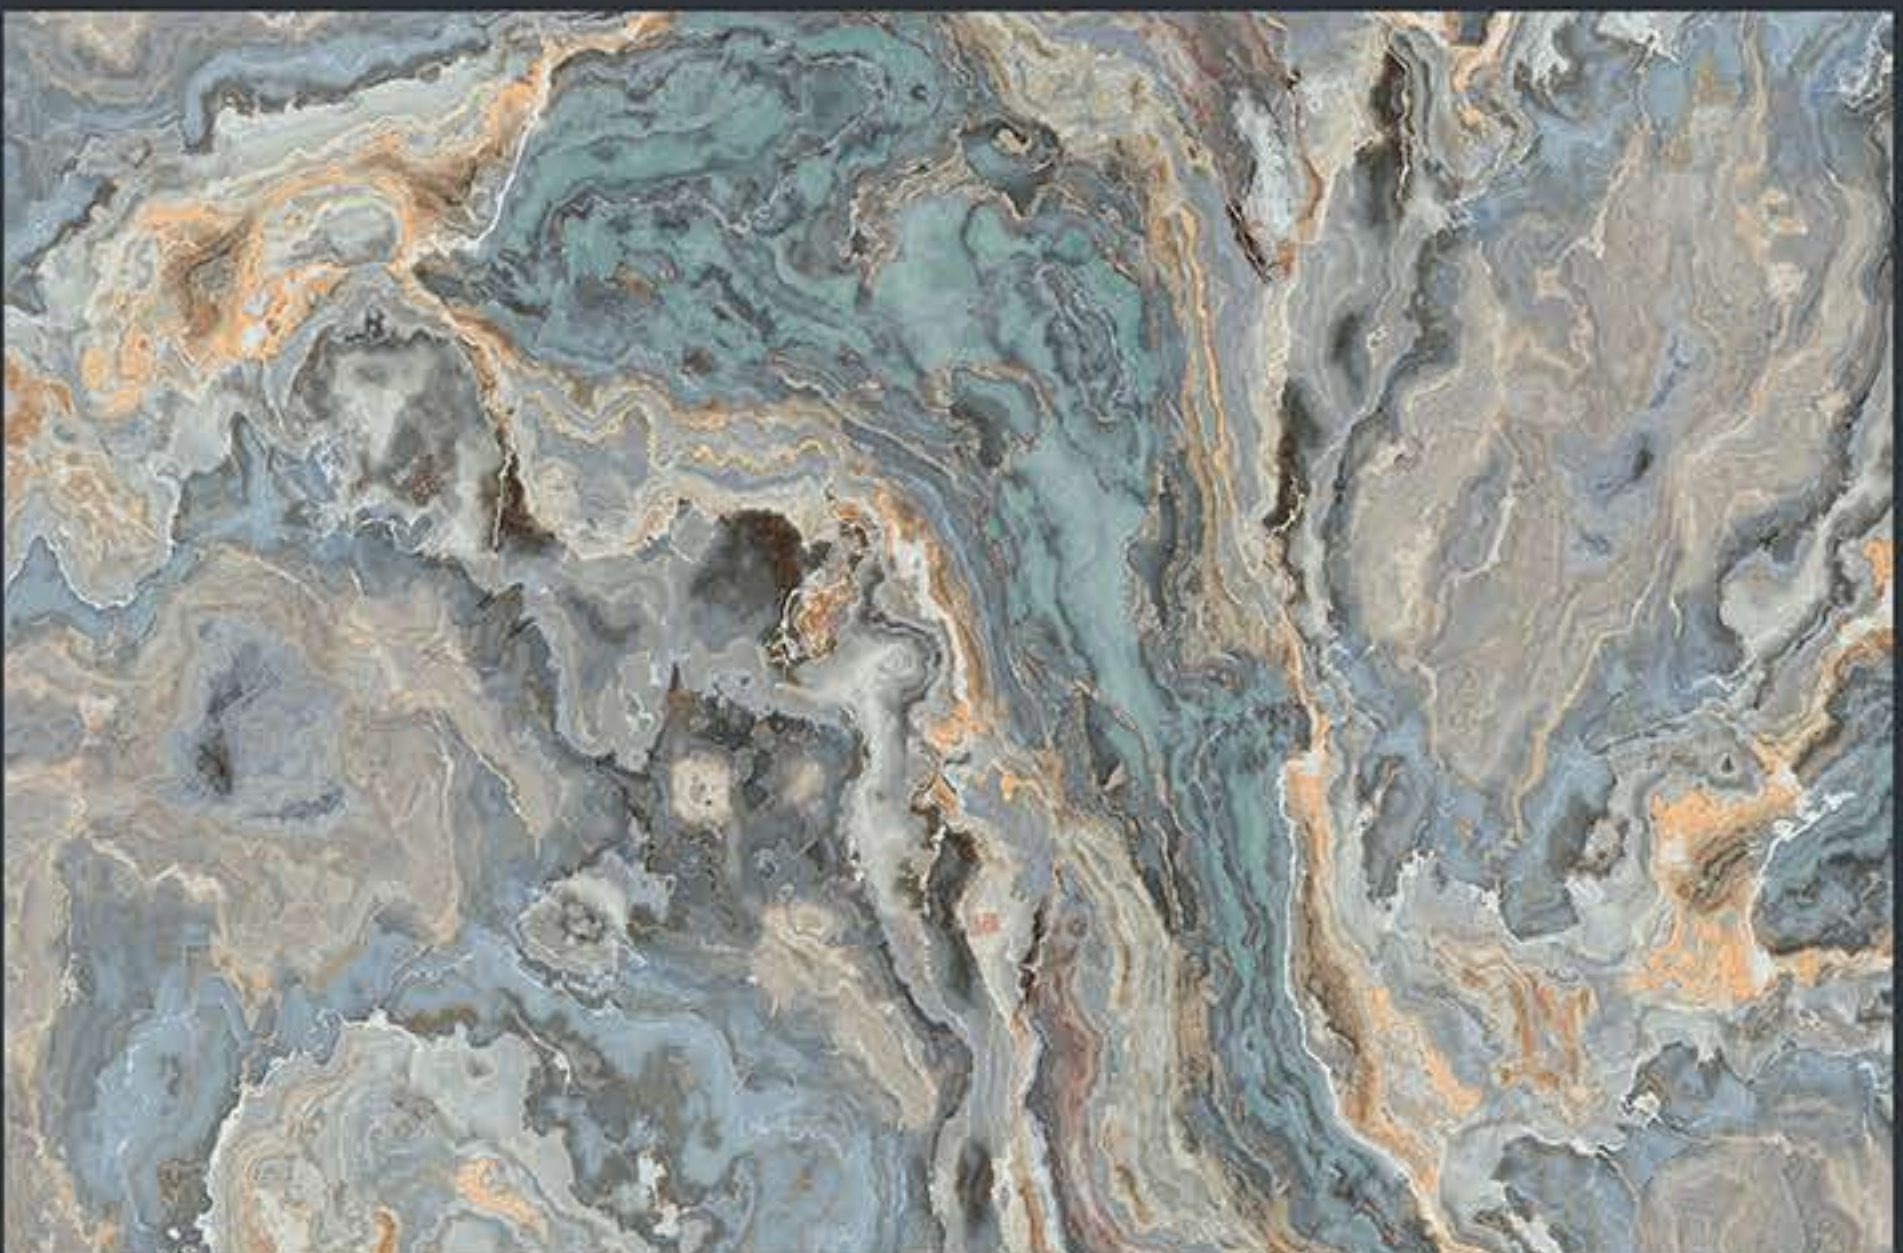

GVT HIGH GLOSS FINISH

DIGITAL
WALL
TILES

375
X
250

3007 DK