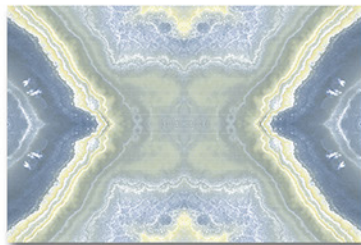

MM_01_LT

MM_01_DK