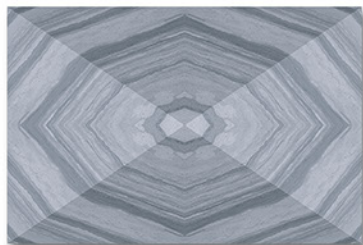

300x450 MM

Mirror Marble

Wall Tile

Floor Tile

Rectified

Digital

Random

100% WATER PROOF

MM_21