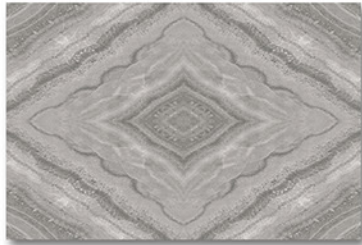

300x450 MM

Mirror Marble

Wall Tile

Floor Tile

Rectified

Digital

Random

100%
WATER
PROOF
Water Proof