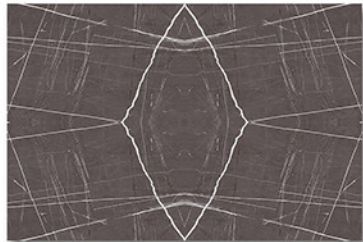

300x450 MM

Mirror Marble

Wall Tile

Floor Tile

Rectified

Digital

Random

100% WATER PROOF

MM_36