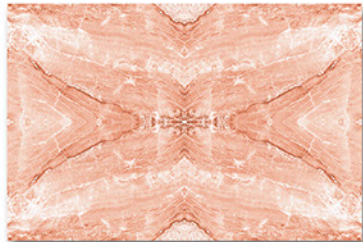

Wall Tile

Floor Tile

Rectified

Digital

Random

100% WATER PROOF

MM_04_LT

MM_04_DK

300x450 MM

Mirror Marble

Wall Tile

Floor Tile

Rectified

Digital

Random

100% WATER PROOF