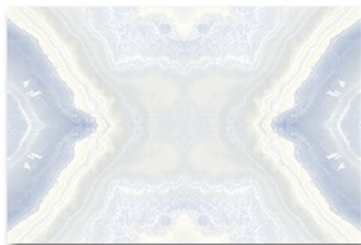

300x450 MM

Mirror Marble

Wall Tile

Floor Tile

Rectified

Digital

Random

100% WATER PROOF