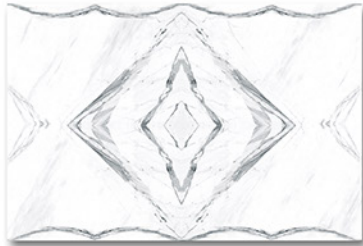

300x450 MM

Mirror Marble

Wall Tile

Floor Tile

Rectified

Digital

Random

100% WATER PROOF