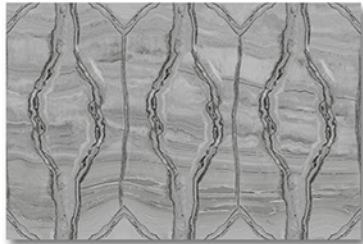

Wall Tile

Floor Tile

Rectified

Digital

Random

100% WATER PROOF

MM_40

300x450 MM