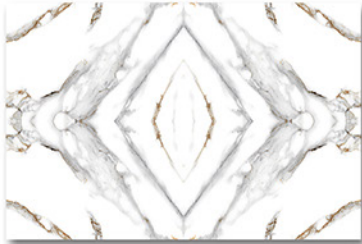

Mirror Marble

Wall Tile

Floor Tile

Rectified

Digital

Random

100% WATER PROOF

MM_10