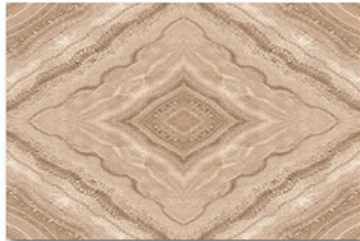

Wall Tile

Floor Tile

Rectified

Digital

Random

100% WATER PROOF

MM_25

300x450 MM