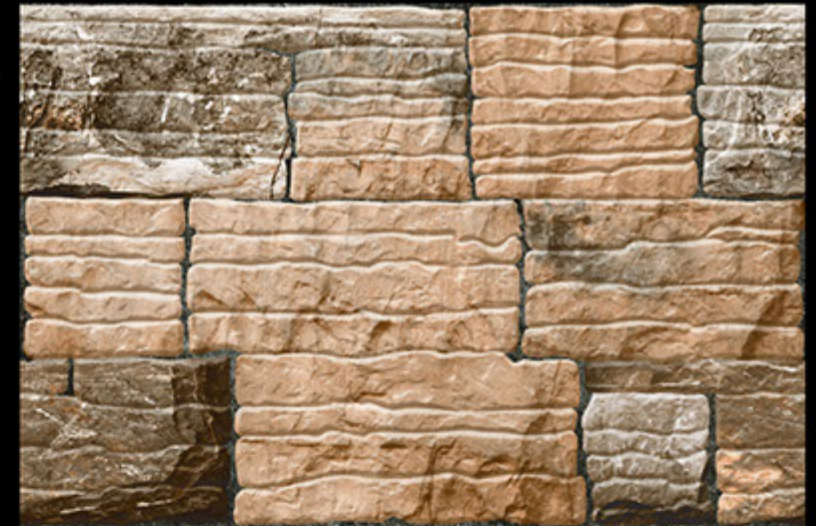

300 " X 450 "mm

DIGITAL  
WALL TILES

Dísing no. EL-10009

MATT  
FINISH

300 " X 450 "mm

DIGITAL  
WALL TILES

Dísing no. EL-10010

MATT  
FINISH