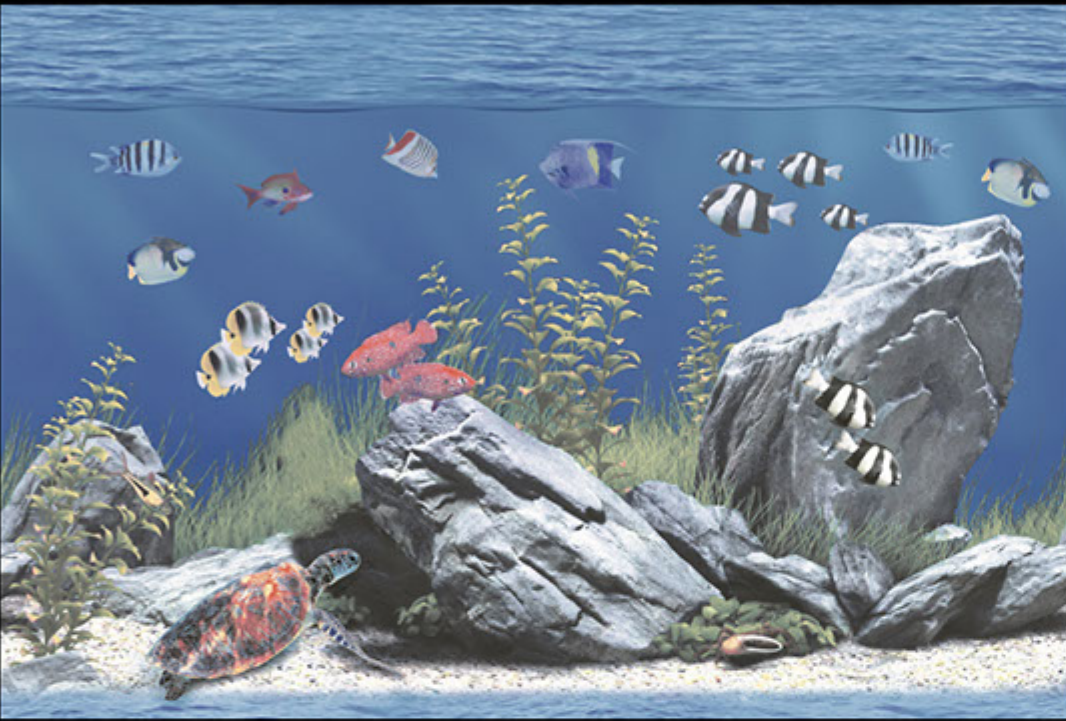

300 "

X

450 "mm

DIGITAL  
WALL TILES

Dísing no. DOLPHIN\_01

L

HL1

HL2