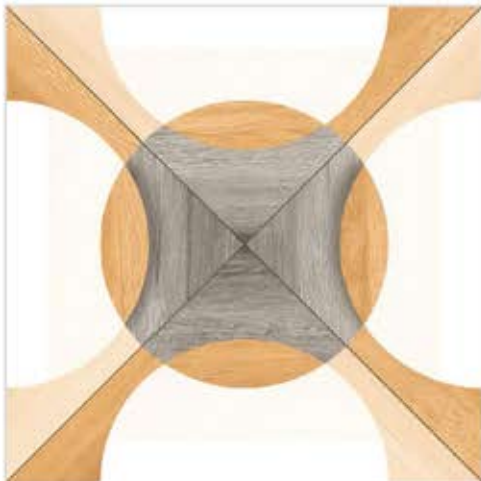

**600X
600MM
PORCELAIN TILE**

2023