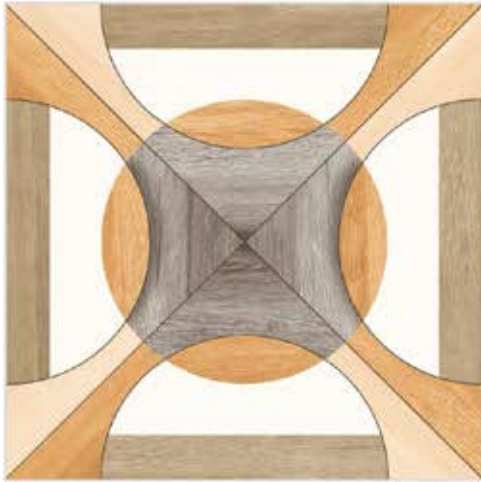

**600X
600MM
PORCELAIN TILE**

2022