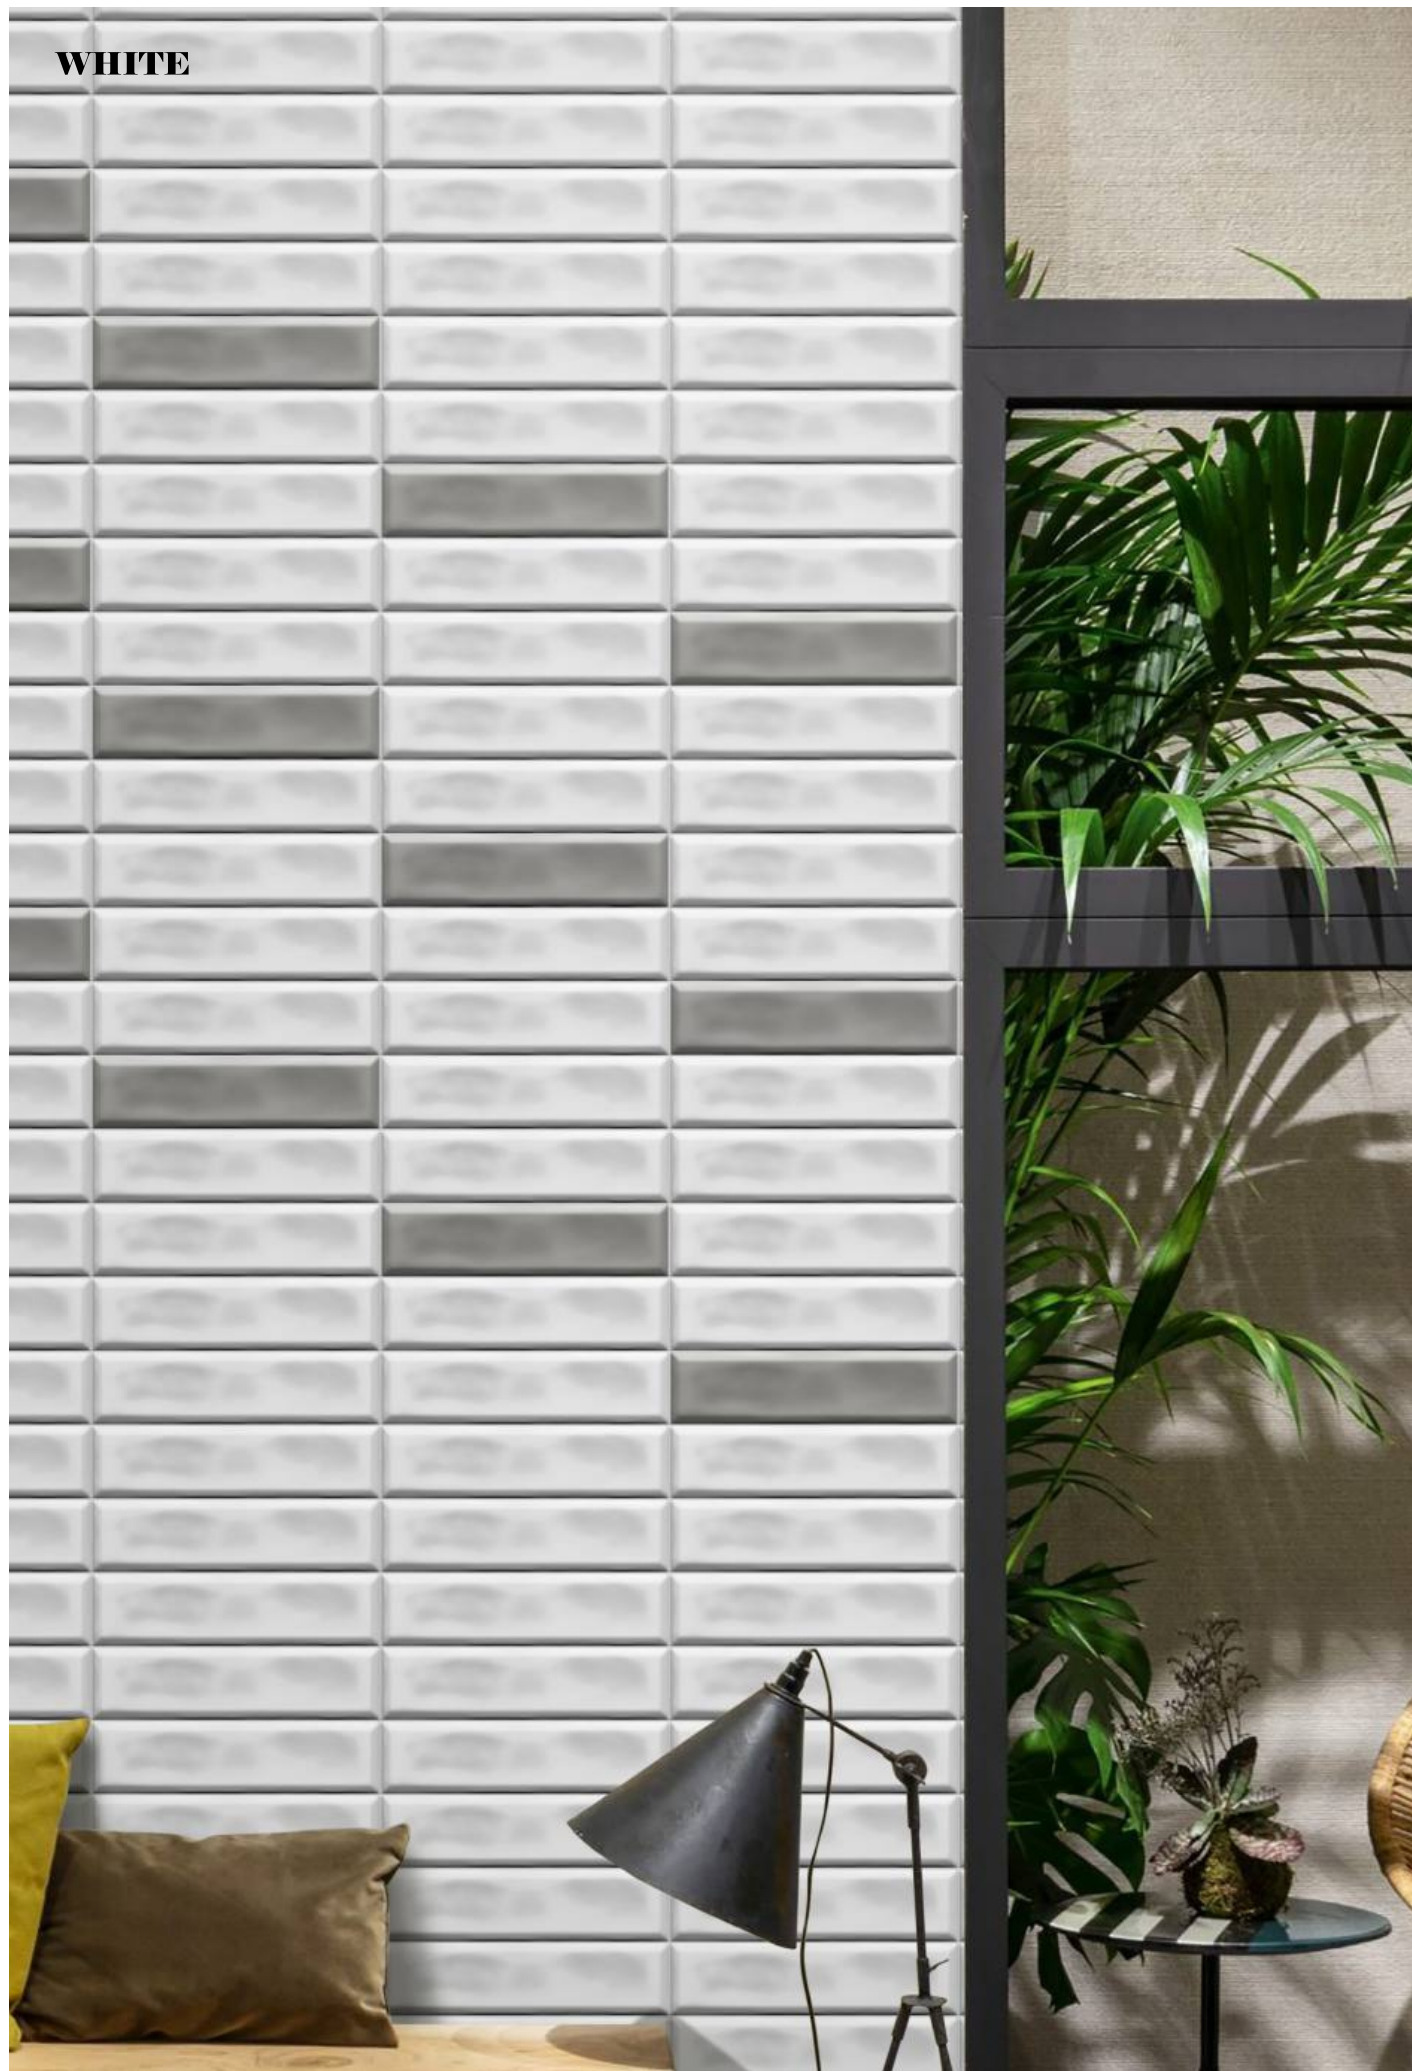

DEEP PUNCH EFFECT

SCRATCH PROOF

RECTIFIED

MATT & GLOSSY

ECO FRIENDLY

**WHITE**

**WHITE**

**PLAIN**