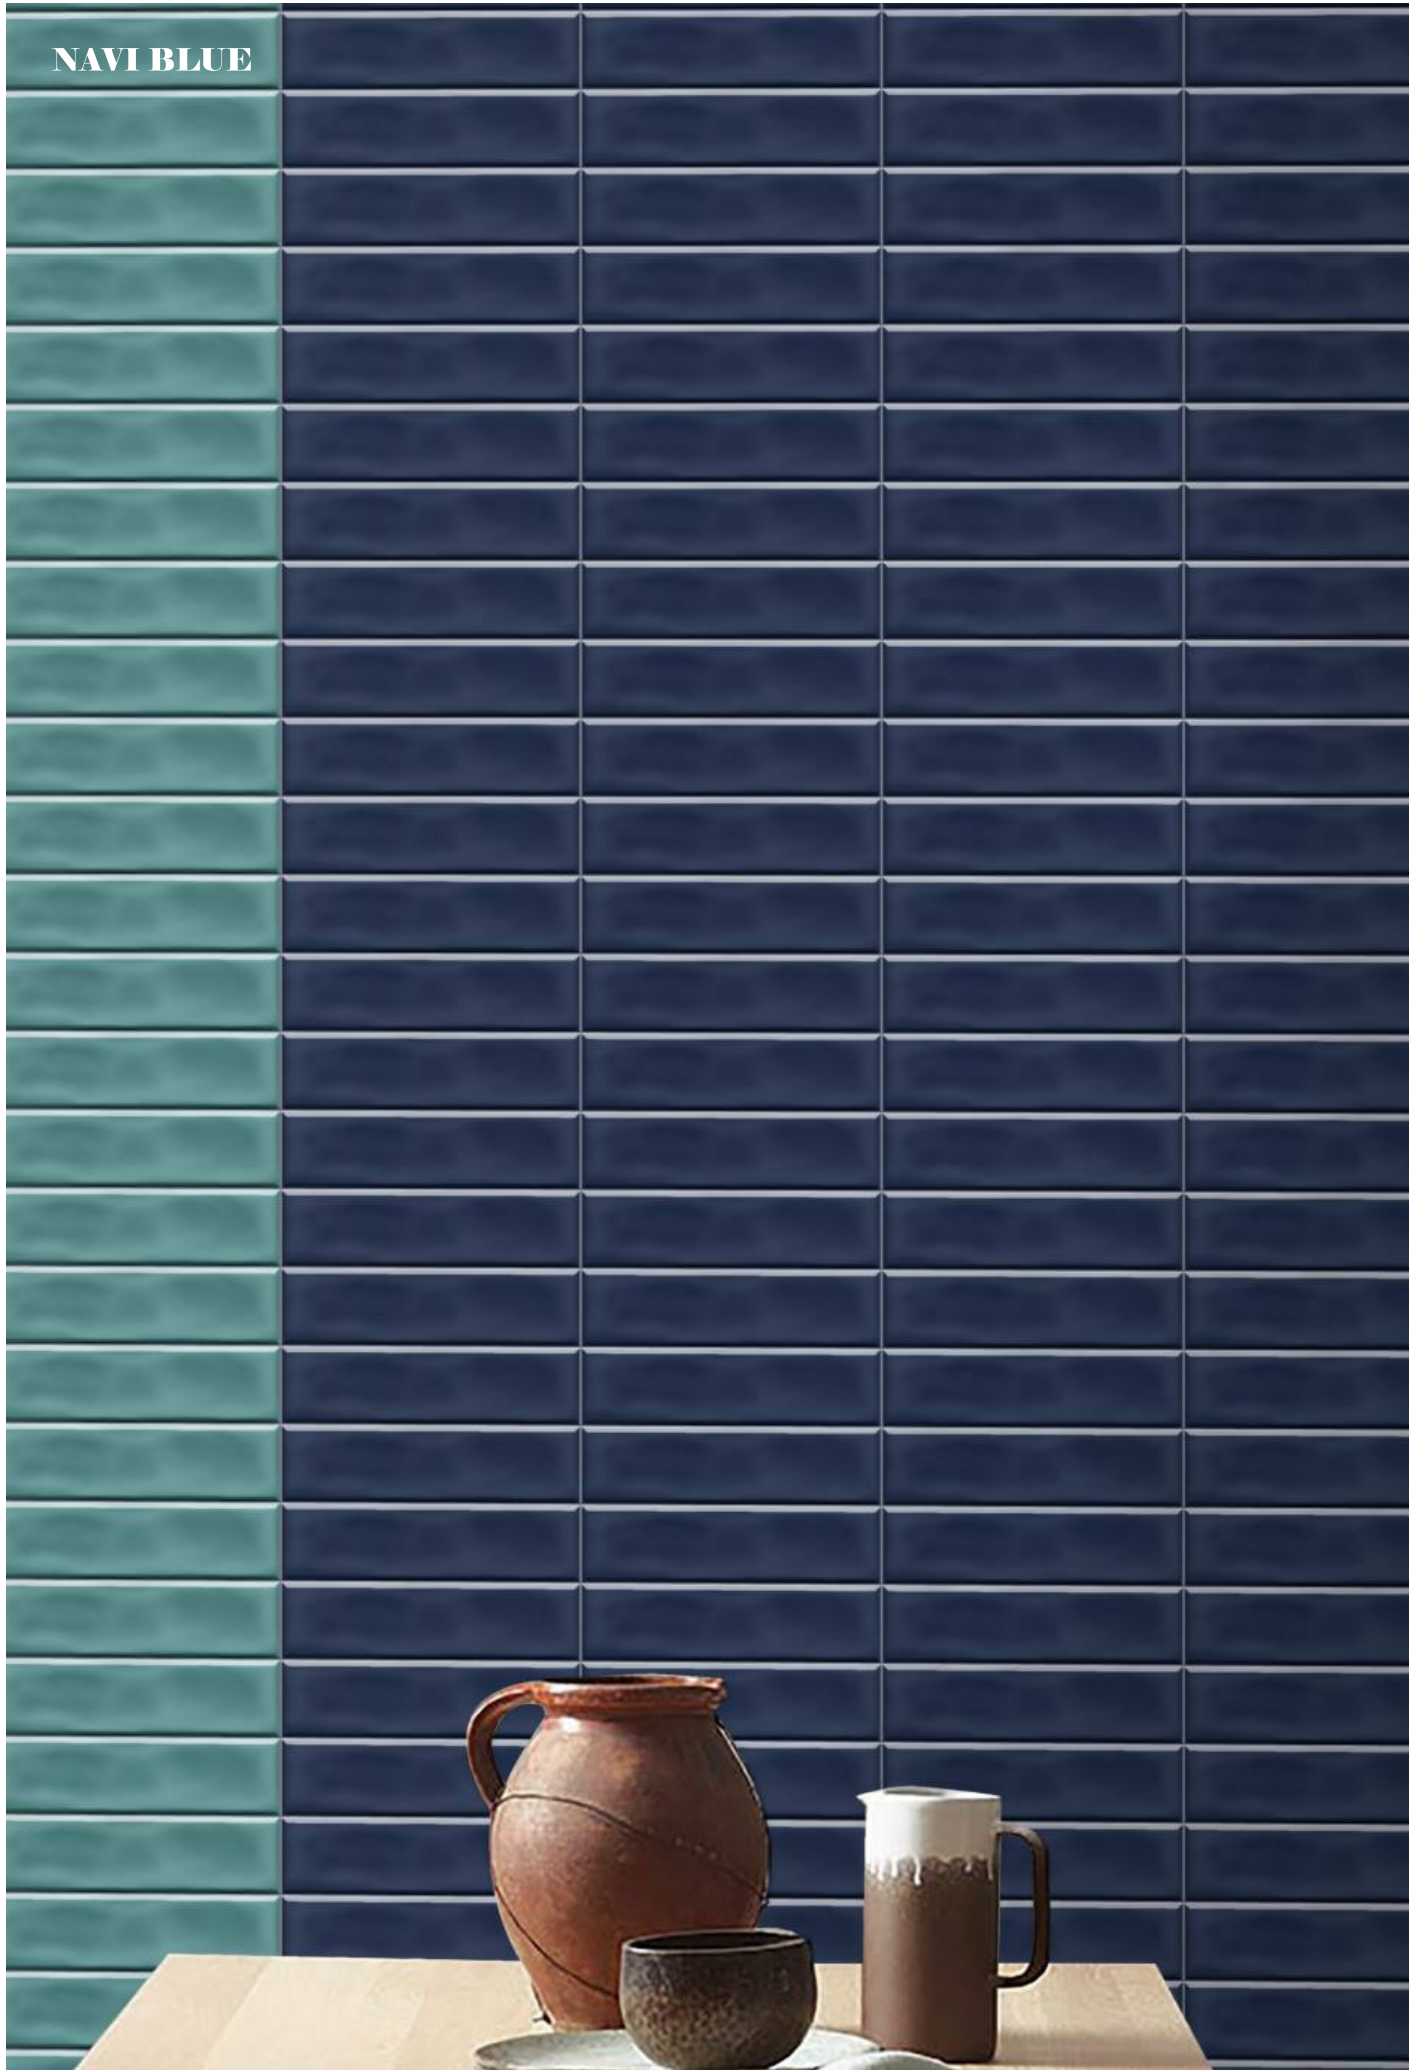

MATT &  
GLOSSY

ECO  
FRIENDLY

**BLACK**

**BLACK**

**PLAIN**

**OSSIDO**

-  DIGITAL PRINTING
-  DEEP PUNCH EFFECT
-  SCRATCH PROOF
-  RECTIFIED
-  MATT & GLOSSY
-  ECO FRIENDLY

**NAVI BLUE**

**NAVI BLUE**

**PLAIN**

**OSSIDO**

-  DIGITAL PRINTING
-  DEEP PUNCH EFFECT
-  SCRATCH PROOF
-  RECTIFIED
-  MATT & GLOSSY
-  ECO FRIENDLY

**NERO DK**

**NERO DK**

**PLAIN**

**OSSIDO**