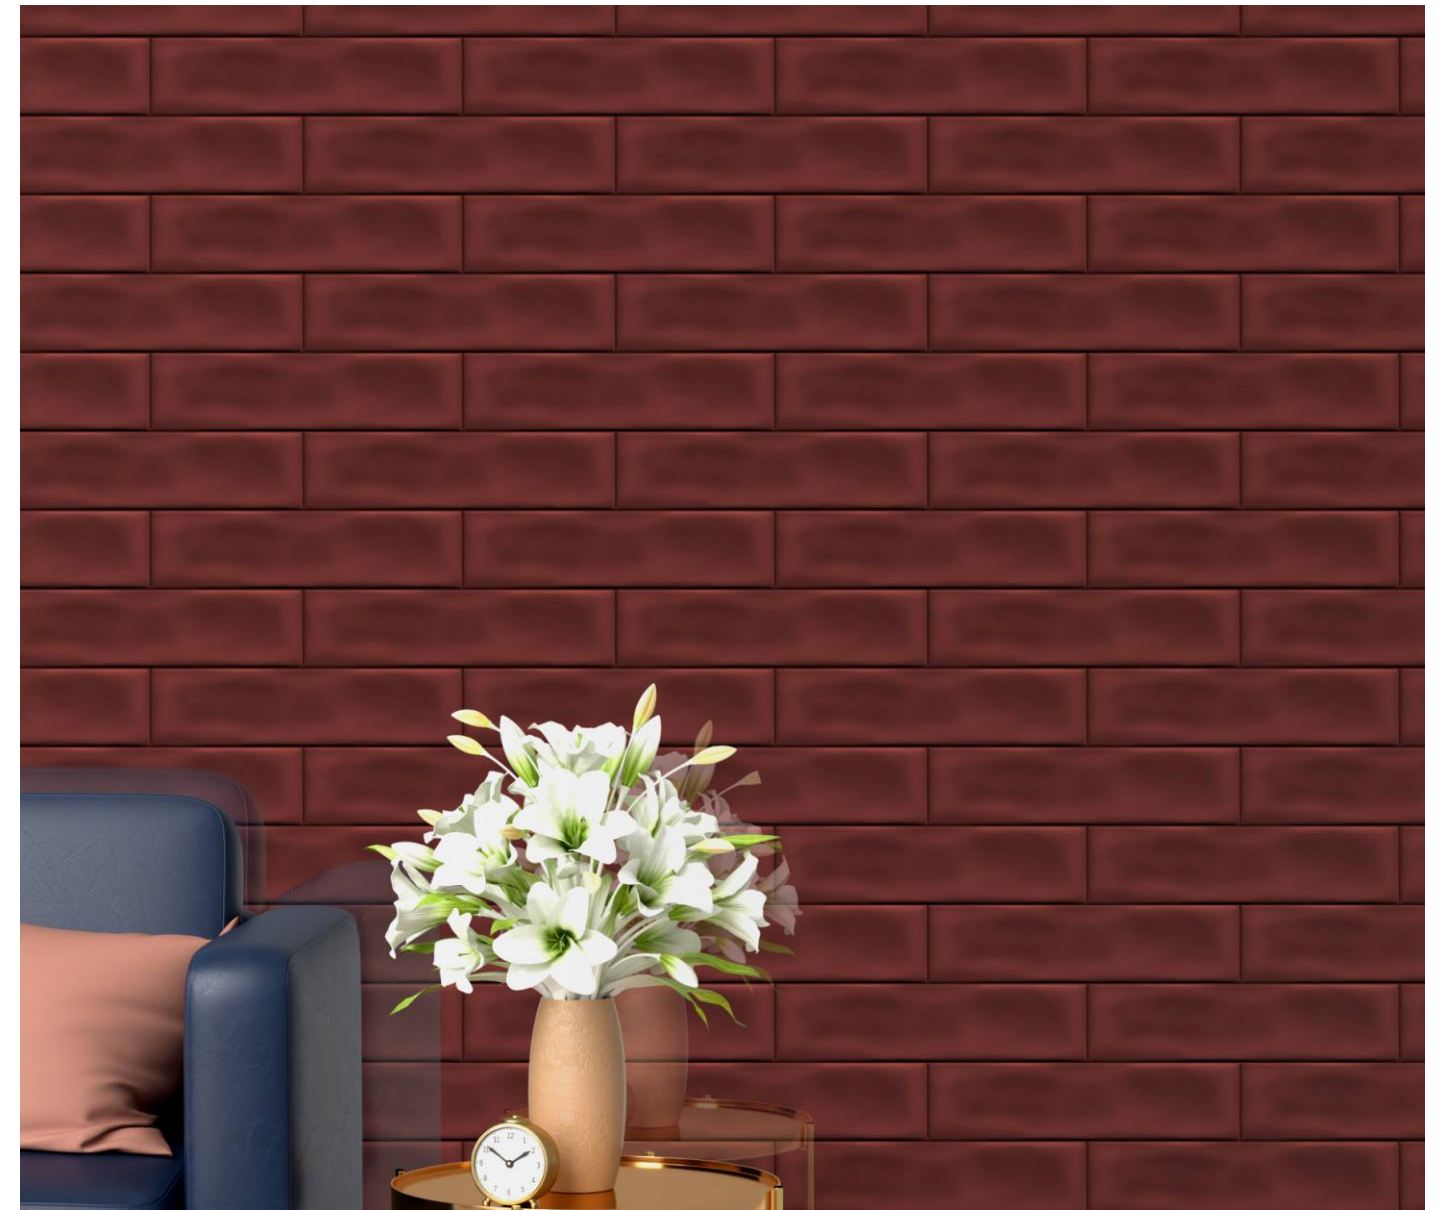

ROSSO INTENSO