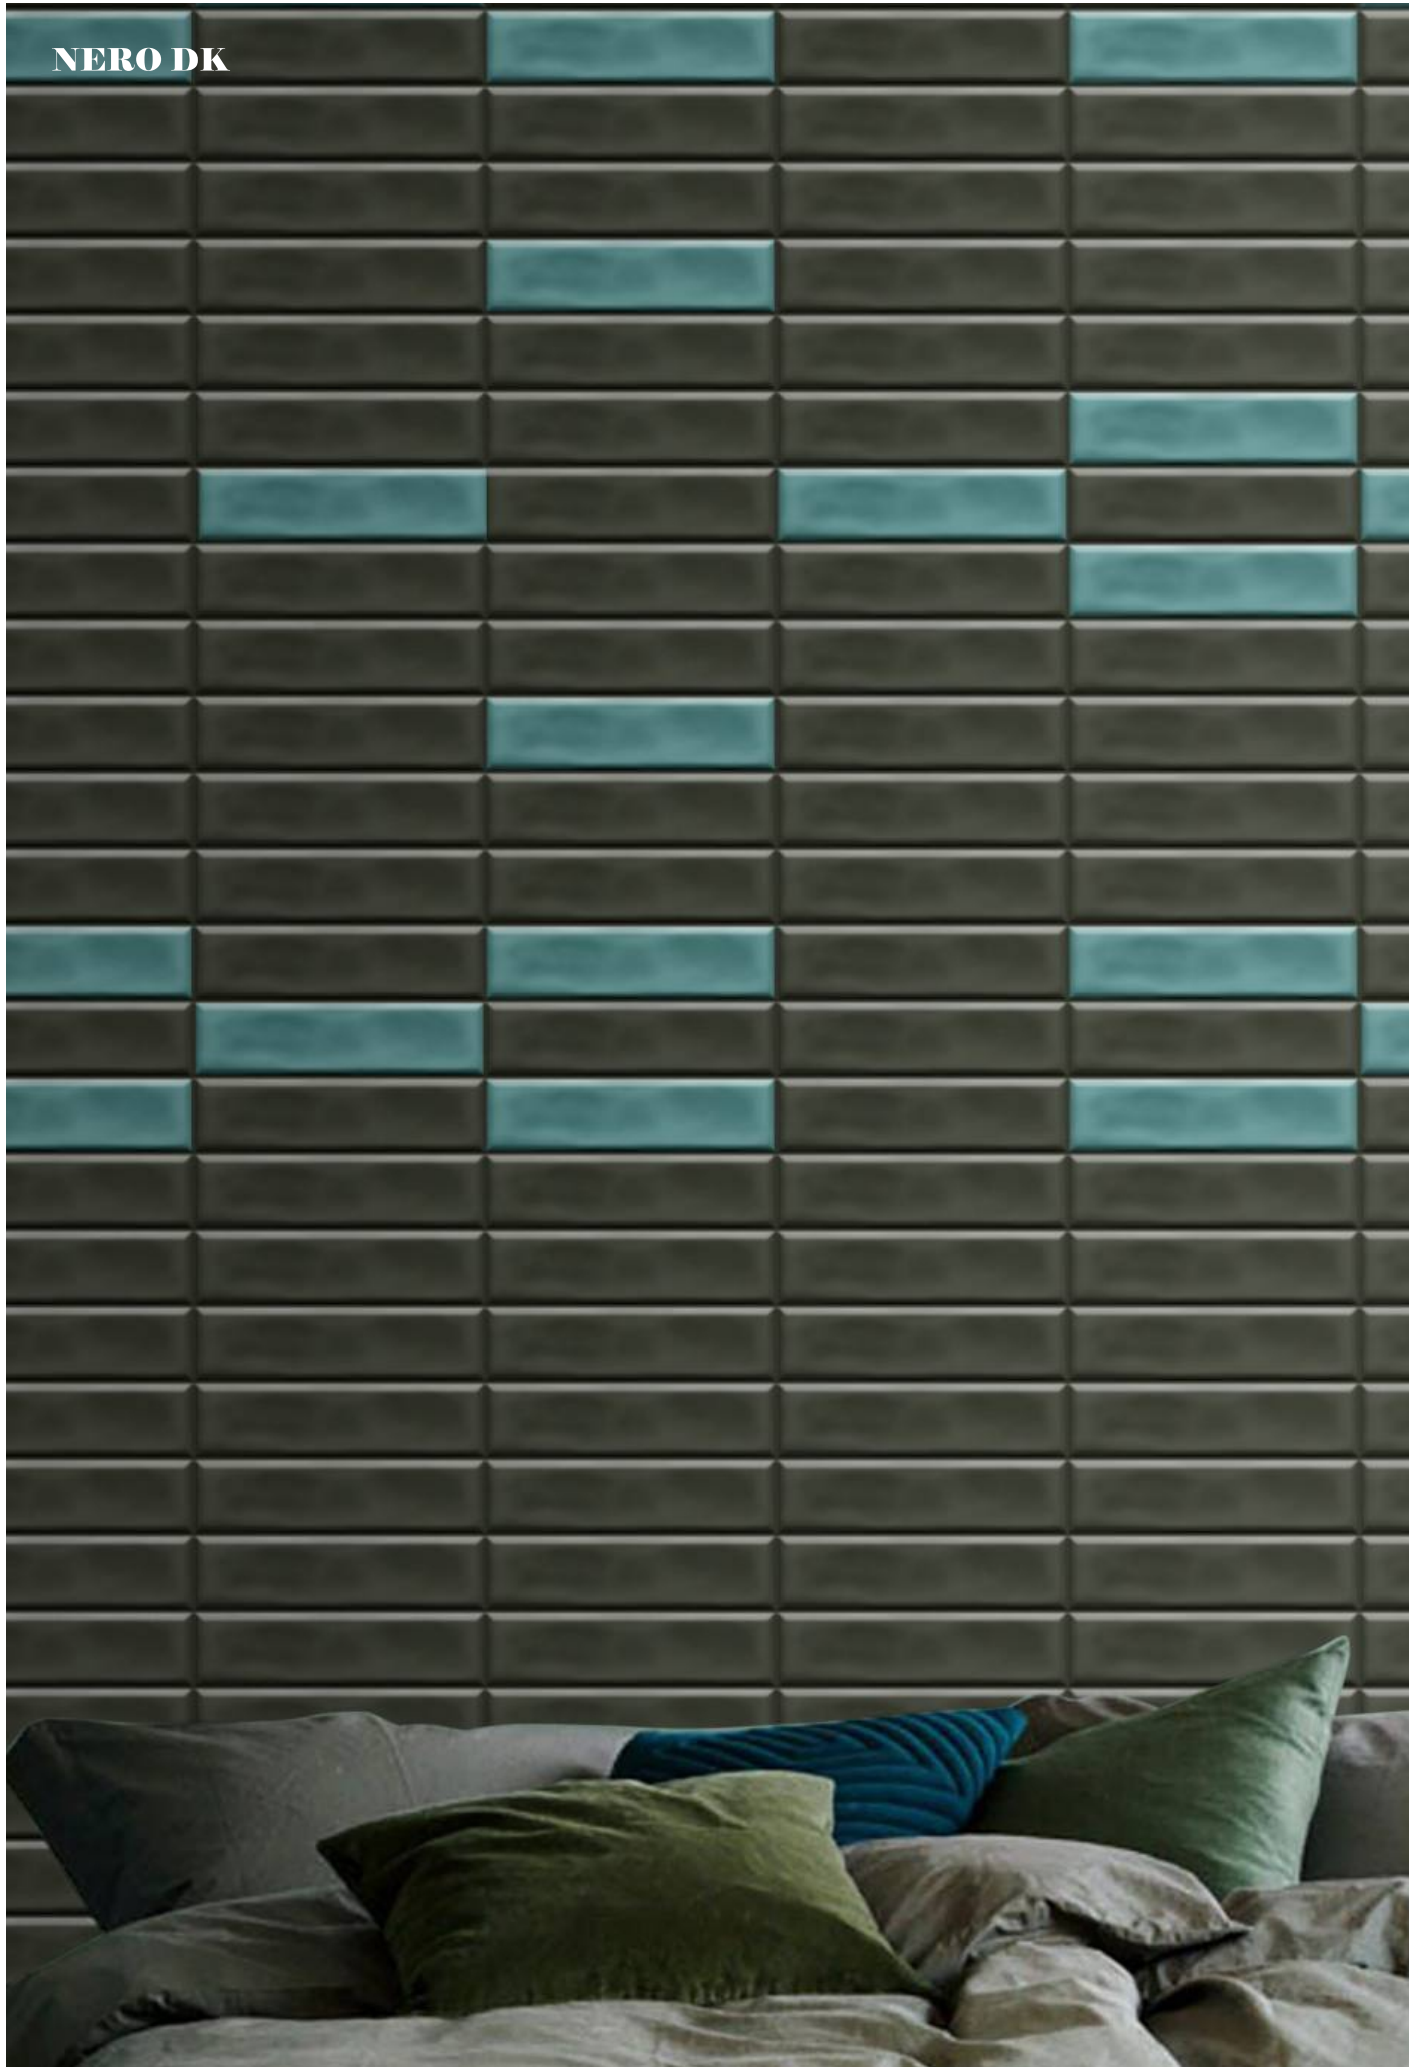

-  DIGITAL PRINTING
-  DEEP PUNCH EFFECT
-  SCRATCH PROOF
-  RECTIFIED
-  MATT & GLOSSY
-  ECO FRIENDLY

**VERDE SCURO**

**VERDE SCURO**

**PLAIN**

**OSSIDO**

DIGITAL  
PRINTING

DEEP  
PUNCH  
EFFECT

SCRATCH  
PROOF

MATT &  
GLOSSY

ECO  
FRIENDLY

**BLACK**

**BLACK**

**PLAIN**

**OSSIDO**

-  DIGITAL PRINTING
-  DEEP PUNCH EFFECT
-  SCRATCH PROOF
-  RECTIFIED
-  MATT & GLOSSY
-  ECO FRIENDLY

**NAVI BLUE**

**NAVI BLUE**

**PLAIN**

**OSSIDO**

-  DIGITAL PRINTING
-  DEEP PUNCH EFFECT
-  SCRATCH PROOF
-  RECTIFIED
-  MATT & GLOSSY
-  ECO FRIENDLY

**NERO DK**

**NERO DK**

**PLAIN**

**OSSIDO**

-  DIGITAL PRINTING
-  DEEP PUNCH EFFECT
-  SCRATCH PROOF
-  RECTIFIED
-  MATT & GLOSSY
-  ECO FRIENDLY

NERO LT