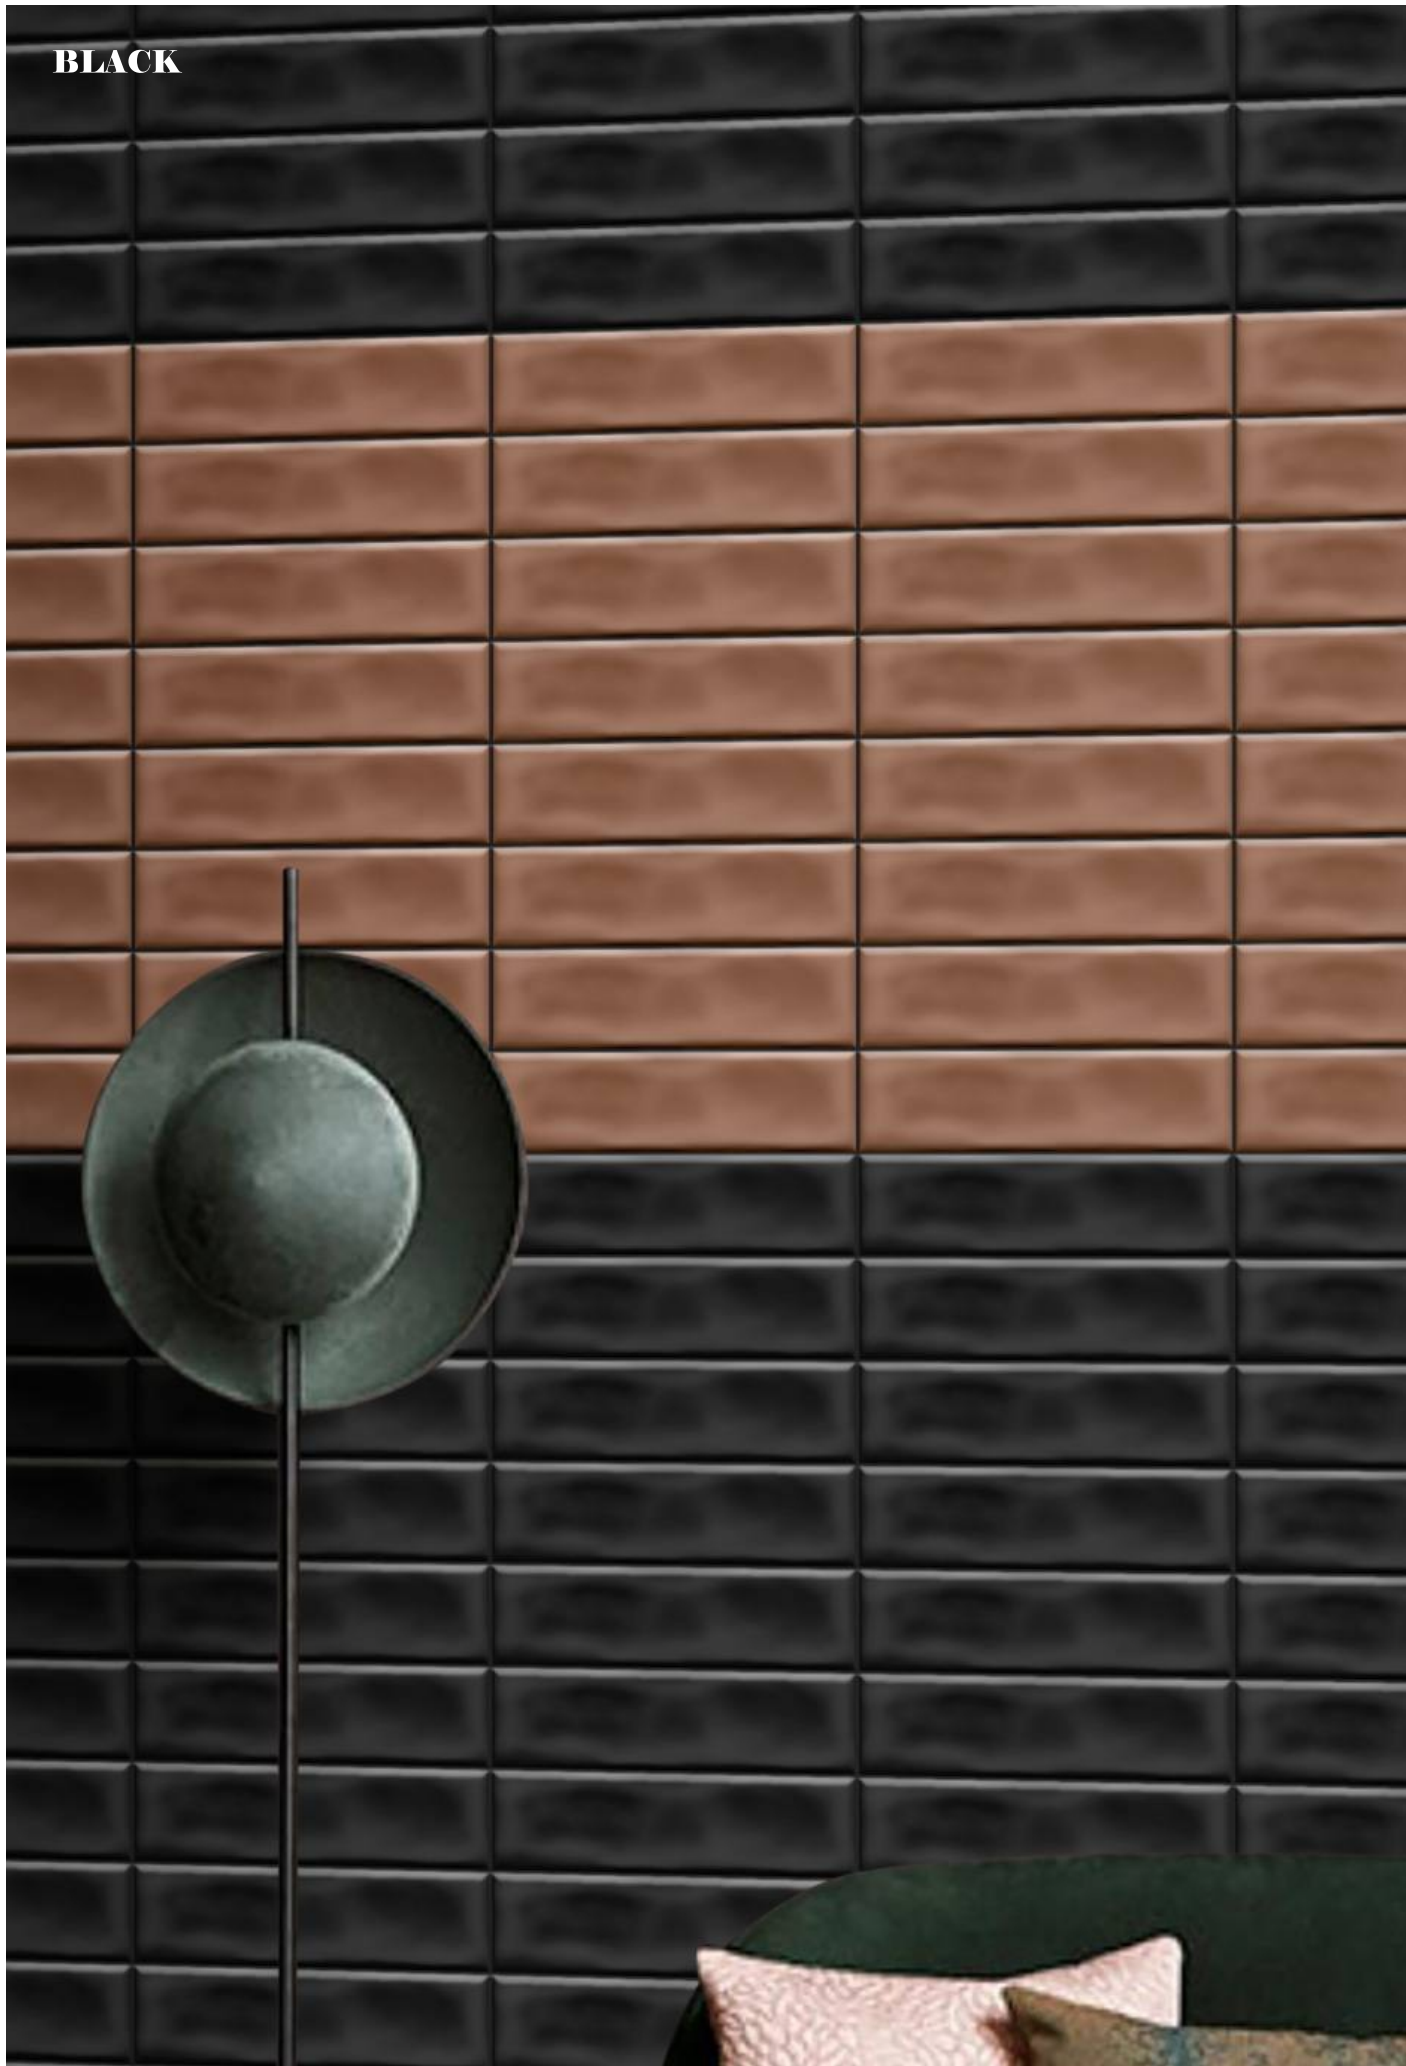

MATT &  
GLOSSY

ECO  
FRIENDLY

**BLACK**

**BLACK**

**PLAIN**

**OSSIDO**

-  DIGITAL PRINTING
-  DEEP PUNCH EFFECT
-  SCRATCH PROOF
-  RECTIFIED
-  MATT & GLOSSY
-  ECO FRIENDLY

**NAVI BLUE**