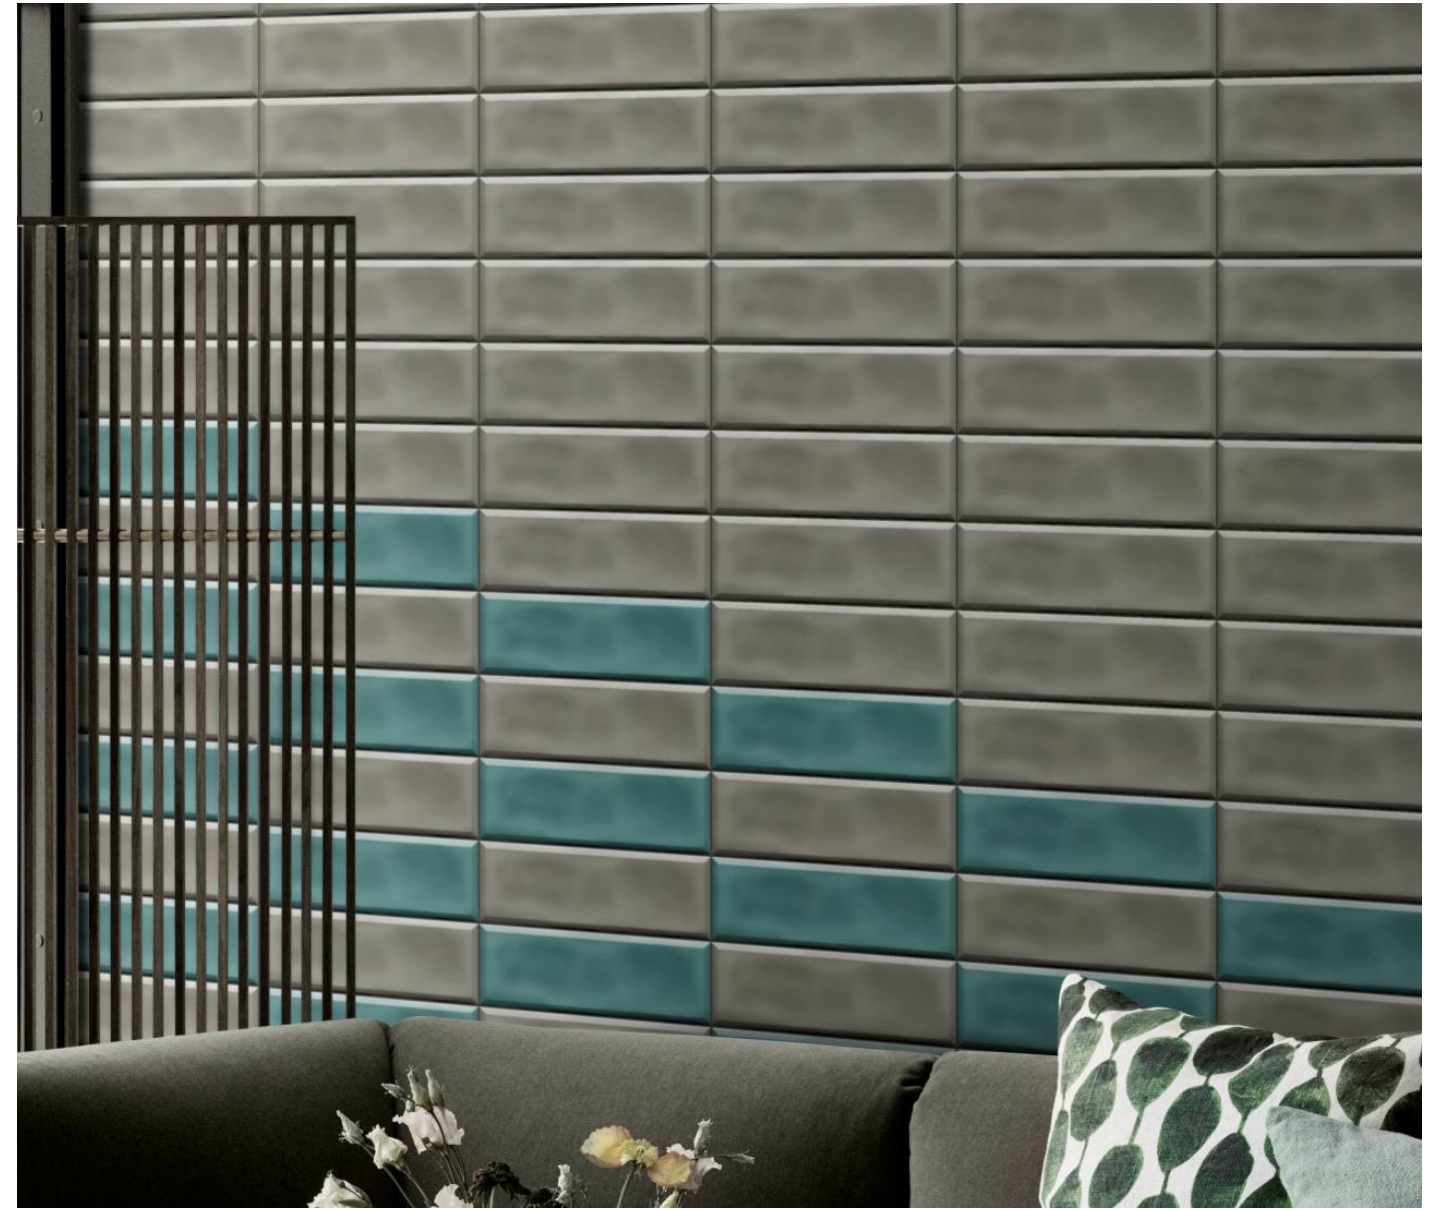

NERO LT

NERO LT

PLAIN

OSSIDO

- DIGITAL PRINTING
- DEEP PUNCH EFFECT
- SCRATCH PROOF
- RECTIFIED
- MATT & GLOSSY
- ECO FRIENDLY