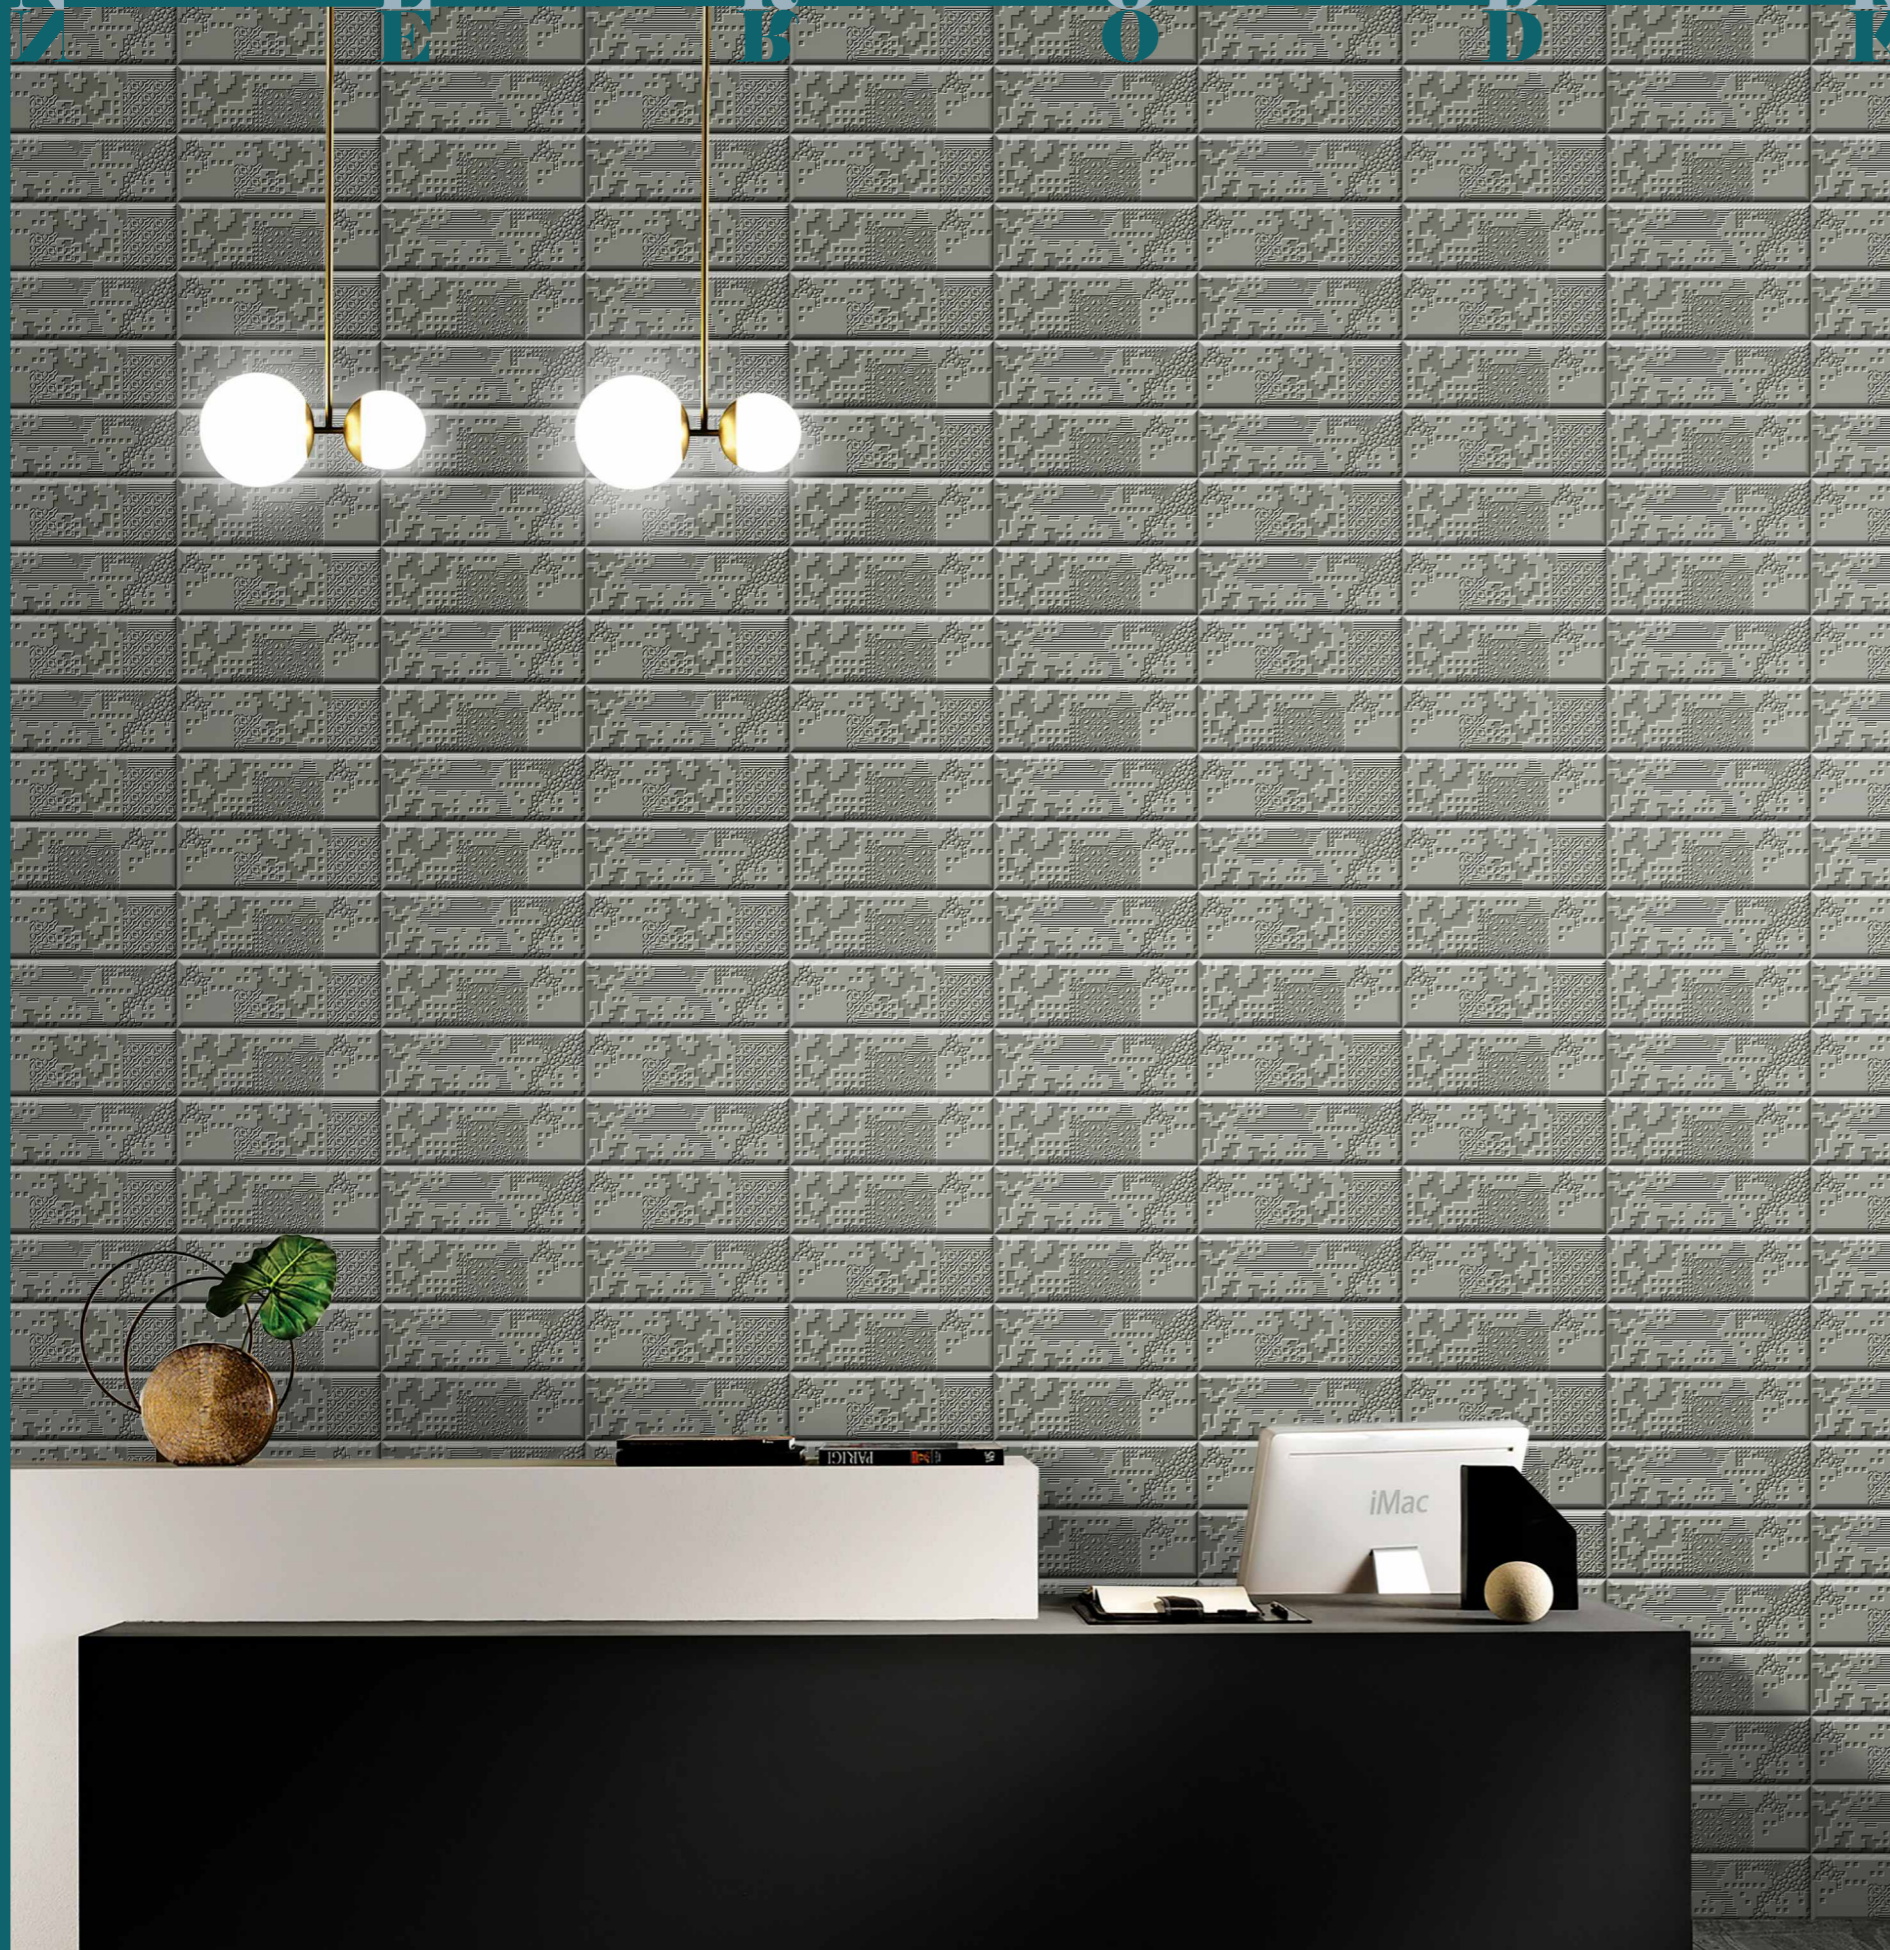

N E R O D K

CERAMIC
WALL TILES
100x300mm

NERO DK