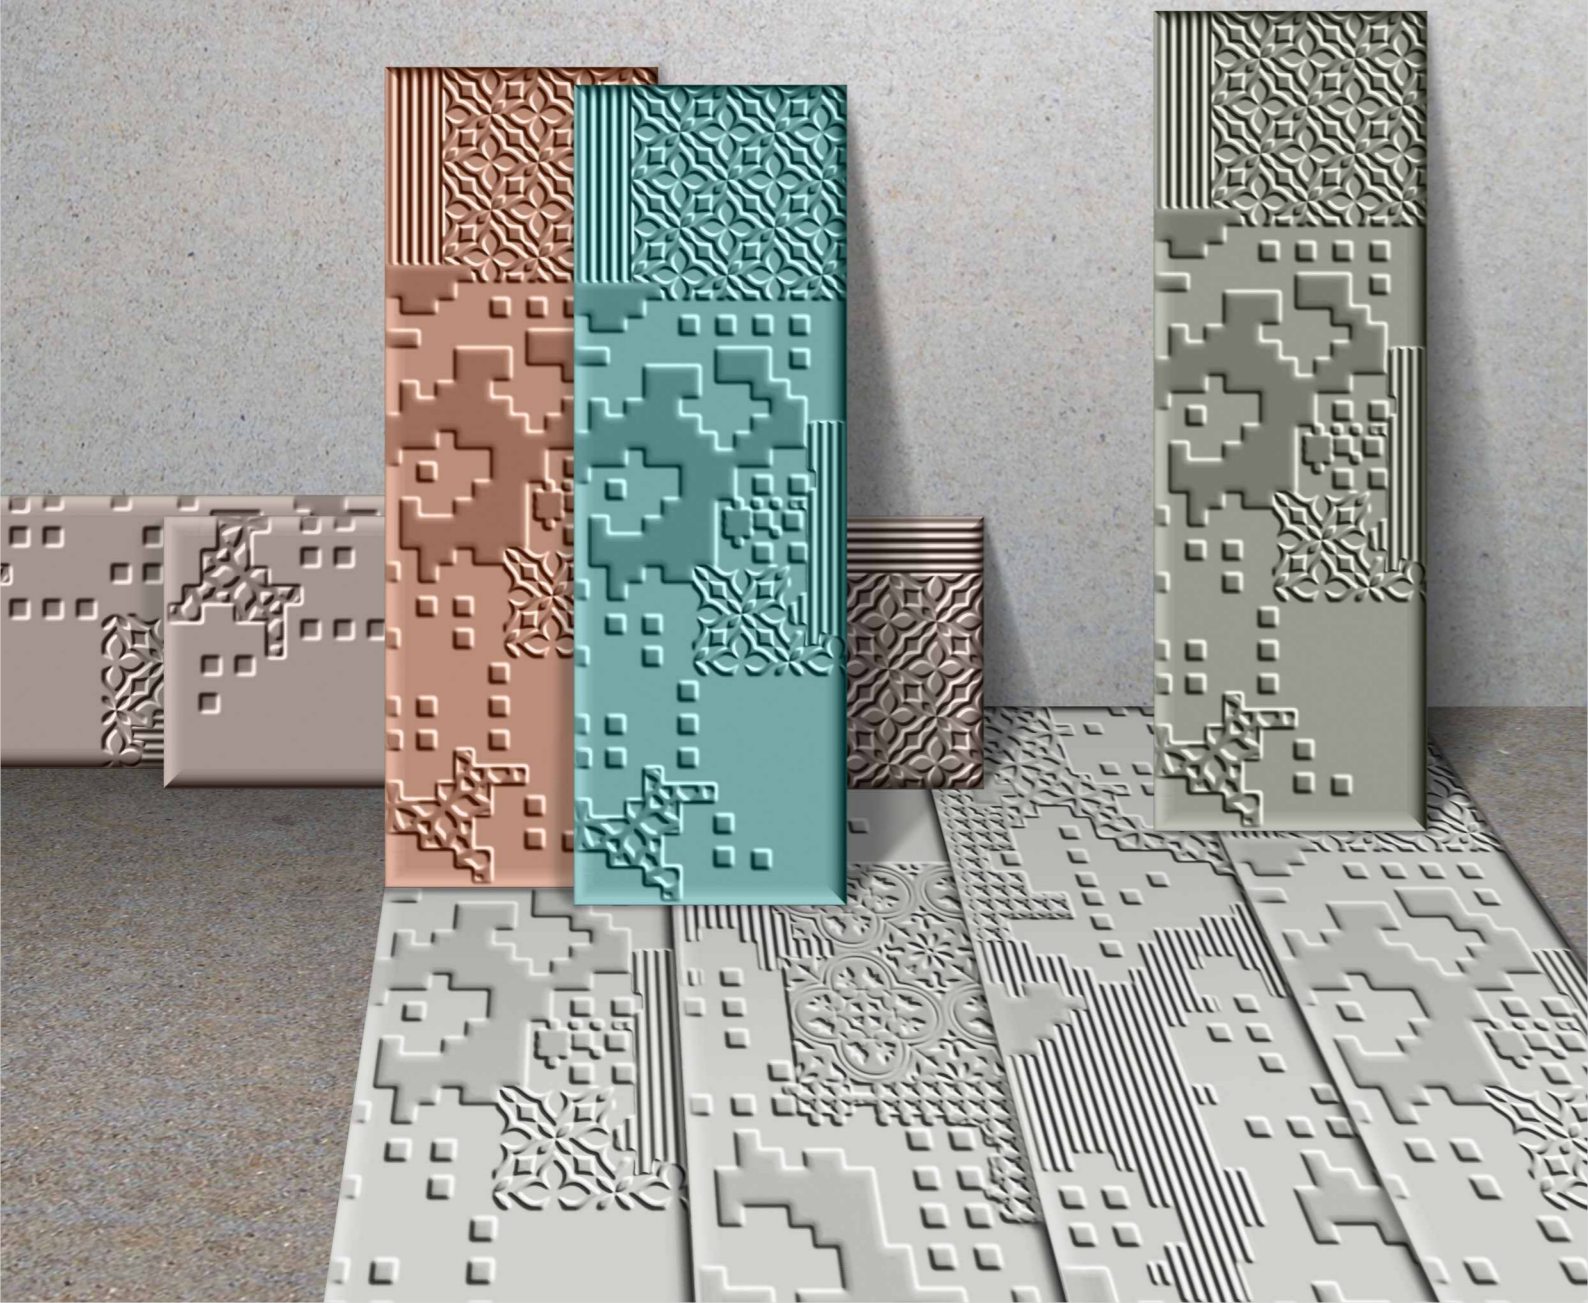

CERAMIC WALL TILES

Let your Ambience speak the
laanguage of Art.

GLORY SERIES

Introducing a never seen before textured tiles, Glory series is an exemplar of the artistic potential of our finest craftsmanship. Our strength lie inside the efforts made by our professional craftsmen and artistic designers to bring imagination into existence. Be it light or dark, we've included various colours and imaginative textured surfaces in our collection for a better sense of touch and visibility to the user. Outcasting boring patterns and bringing out the best in class products is never an easy job to do. With Skyart, we balance the intensity of your space with these refined acts done by the arts men that adds splendour to your space.

Fine-tune the intensity of your space with our extraordinary range of textures and colours. Made to synchronize with your artistic potential, these tiles fit together seamlessly with every artistic personnel's character with utter ease and grandiose.

A L M O N D

CERAMIC
WALL TILES
100x300mm

ALMOND

HL 01

HL 02

HL 03

AVORIA

CERAMIC
WALL TILES
100x300mm

AVORIA

HL 01

HL 02

HL 03

CERAMIC
WALL TILES
100x300mm

BLACK

HL 01

HL 02