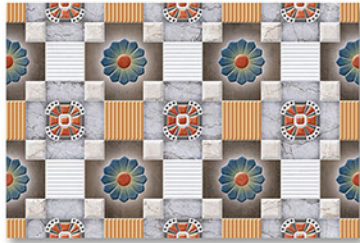

Digital

Random

100% WATER PROOF

1277\_LT

1277\_HL

1277\_DK

300x450 MM

Glossy Series