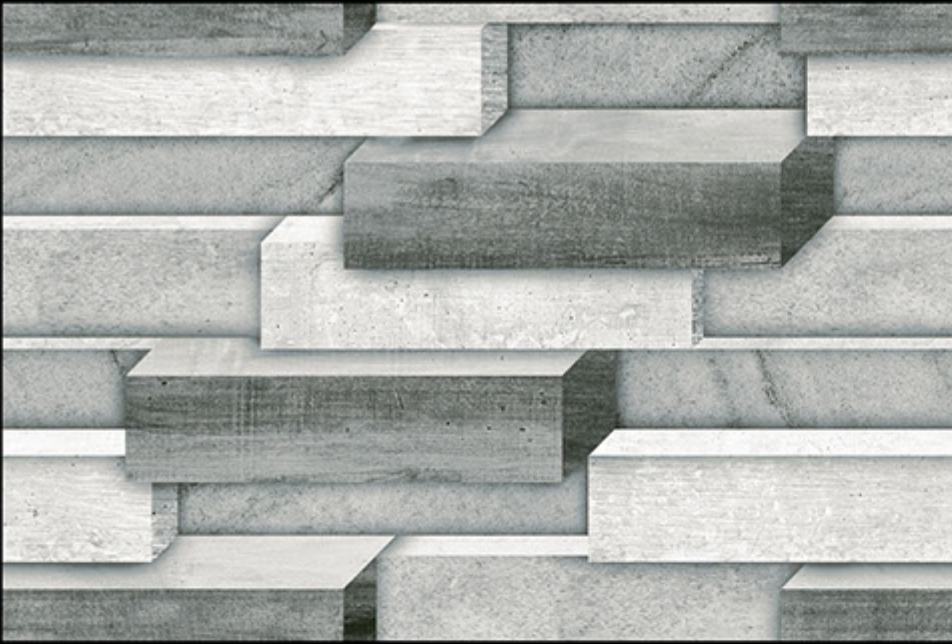

Dísing no. EL\_1007

PLAIN

GLOSSY FINISH

300 " X 450 "mm

DIGITAL WALL TILES

Dising no. EL\_1008

PLAIN

GLOSSY FINISH