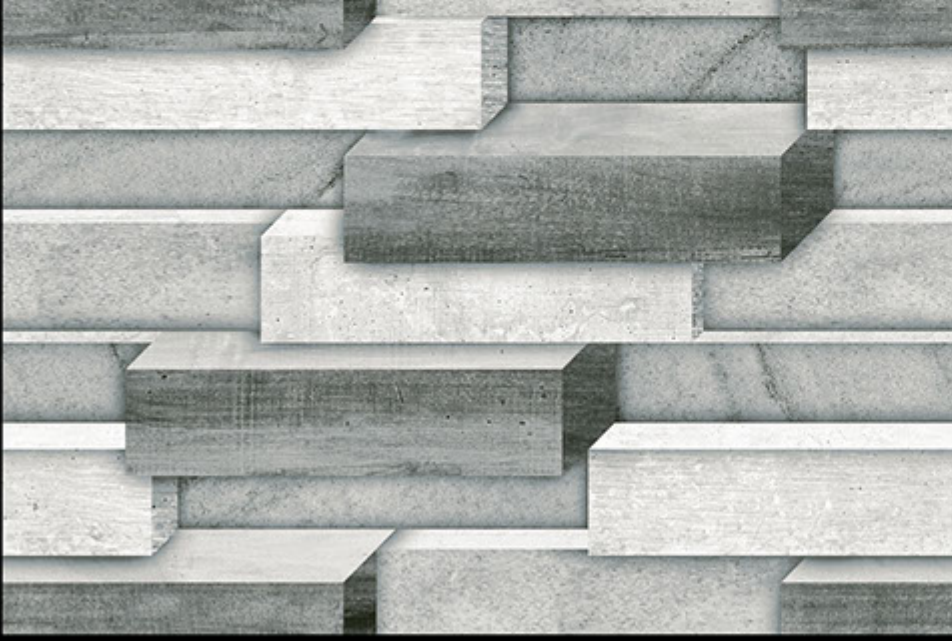

Dísing no. EL\_1007

PLAIN

GLOSSY FINISH

300 " X 450 "mm

DIGITAL WALL TILES

Dising no. EL\_1008

PLAIN

GLOSSY FINISH