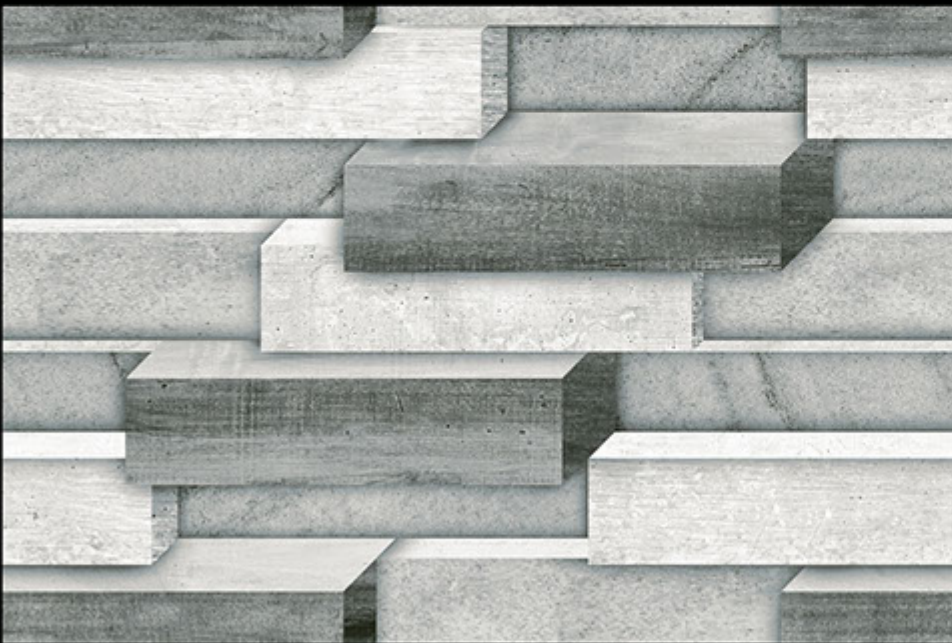

300 " X 450 "mm

DIGITAL WALL TILES

Dising no. EL_1008

PLAIN

GLOSSY FINISH