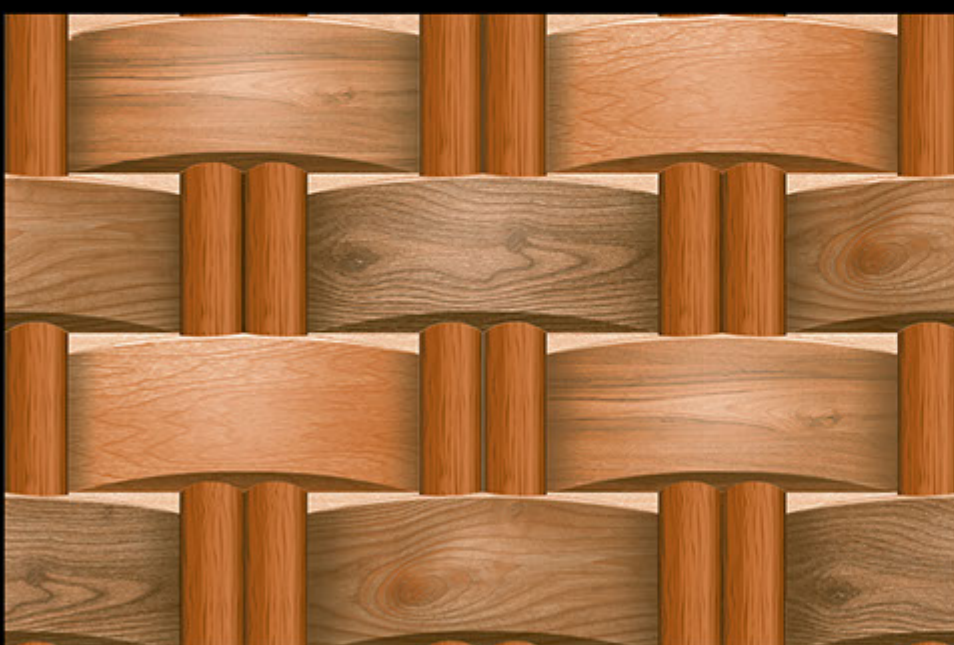

300 "

X

450 "mm

DIGITAL
WALL TILES

Dísing no. EL_1003

PLAIN

GLOSSY FINISH