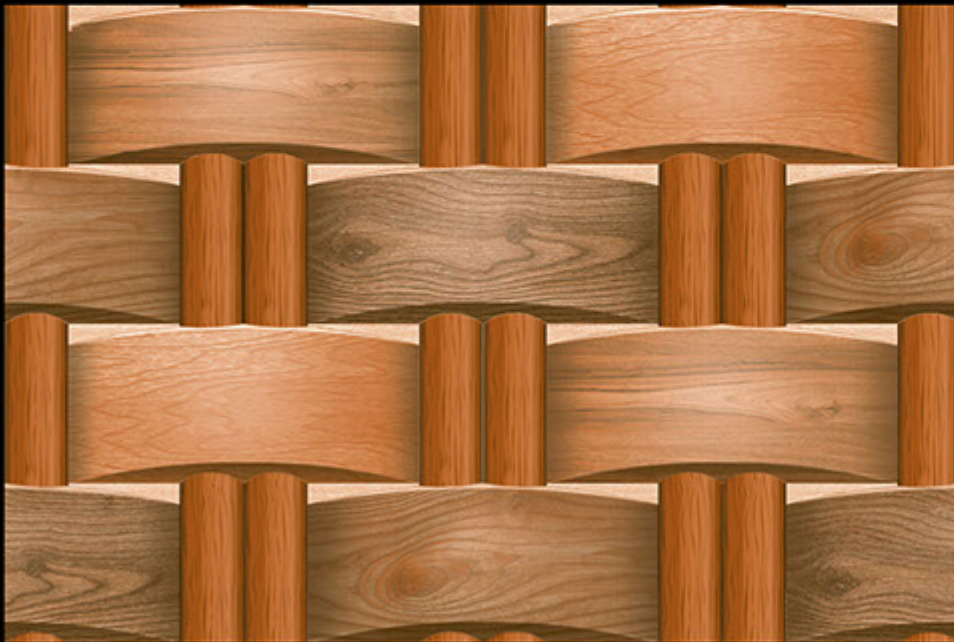

300 "

X

450 "mm

DIGITAL
WALL TILES

Dísing no. EL_1003

PLAIN