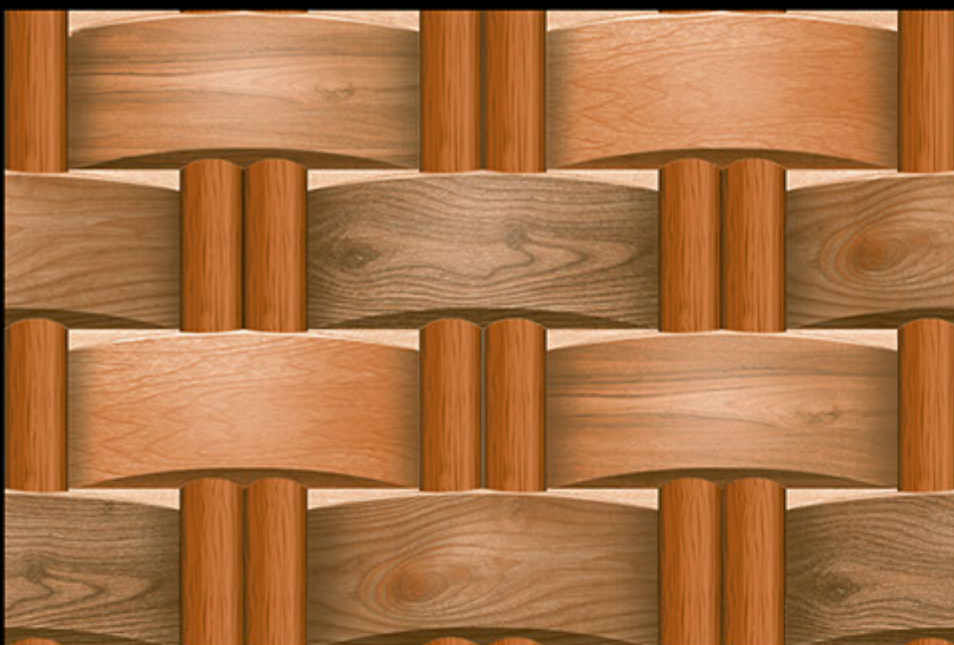

300 "

X

450 "mm

DIGITAL
WALL TILES

Dísing no. EL_1003

PLAIN

GLOSSY FINISH