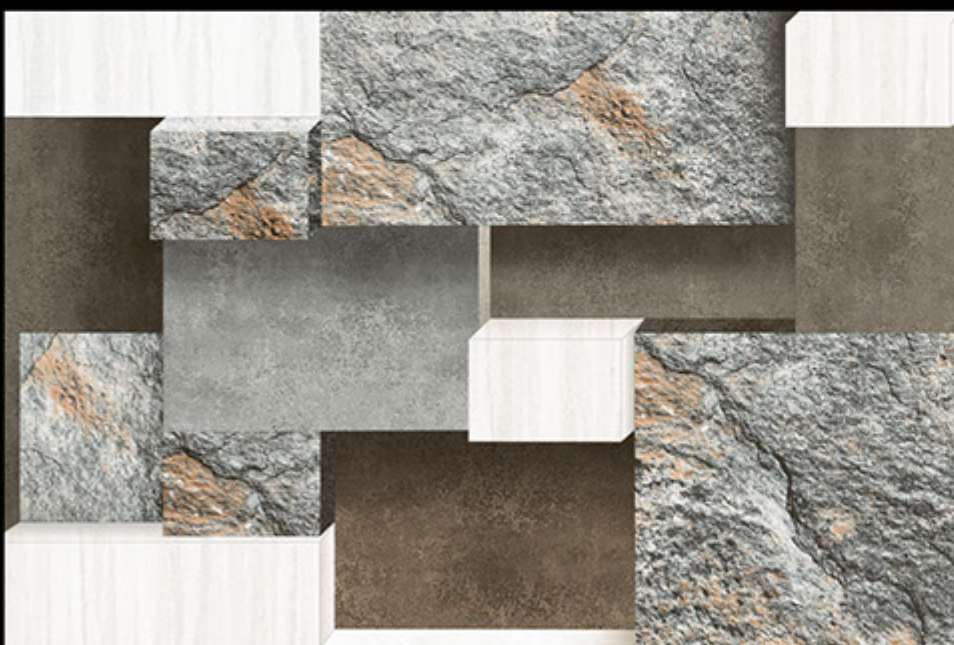

PLAIN

GLOSSY FINISH

300 " X 450 "mm

DIGITAL WALL TILES

Dising no. EL-1011

GLOSSY FINISH

[edizceramic@gmail.com](mailto:edizceramic@gmail.com)

300 " X 450 "mm