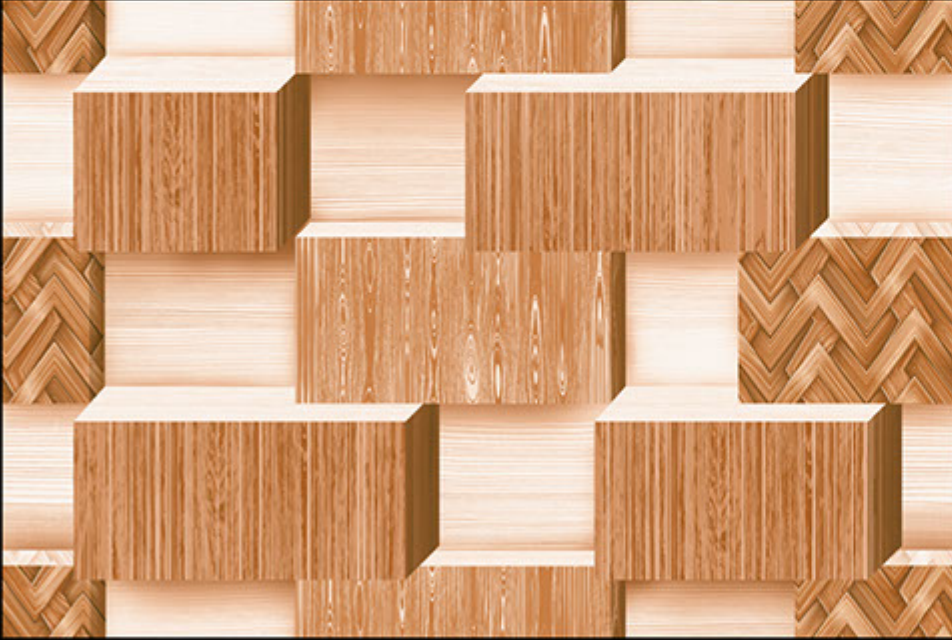

300 "

X

450 "mm

DIGITAL  
WALL TILES

Dising no. EL\_1001

PLAIN

GLOSSY FINISH

300 "