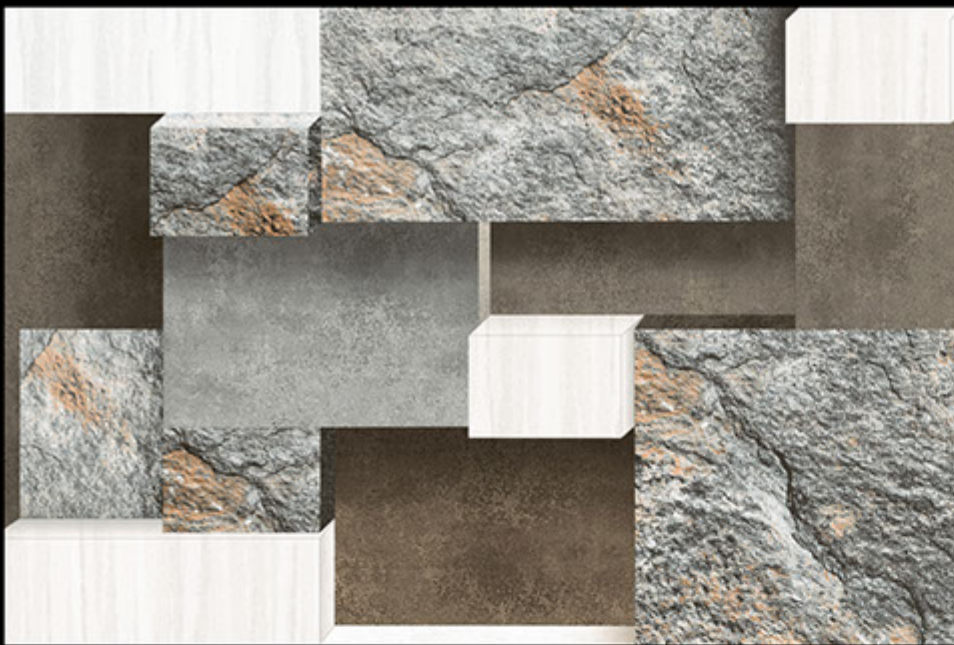

PLAIN

GLOSSY FINISH

300 " X 450 "mm

DIGITAL WALL TILES

Dising no. EL-1011

GLOSSY FINISH

[edizceramic@gmail.com](mailto:edizceramic@gmail.com)

300 " X 450 "mm