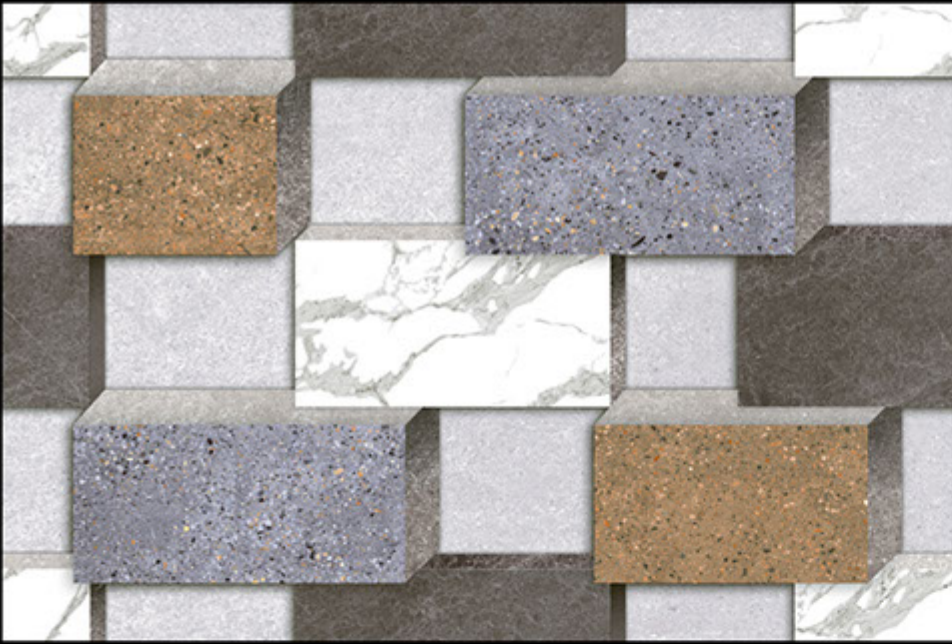

GLOSSY FINISH