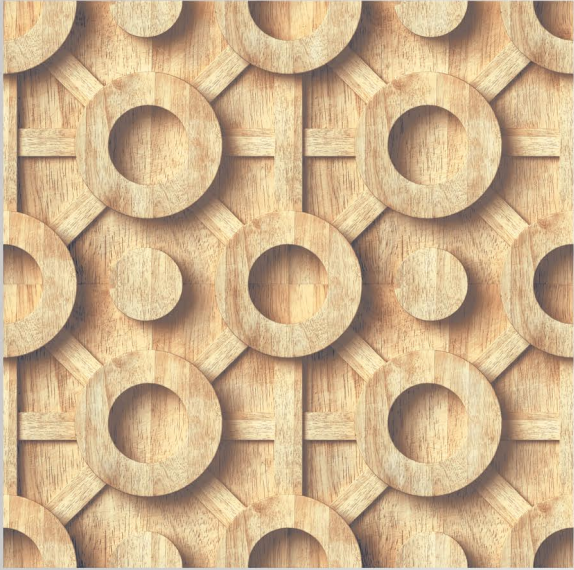

GLOSSY FINISH

3D 600 X 600

3D 111