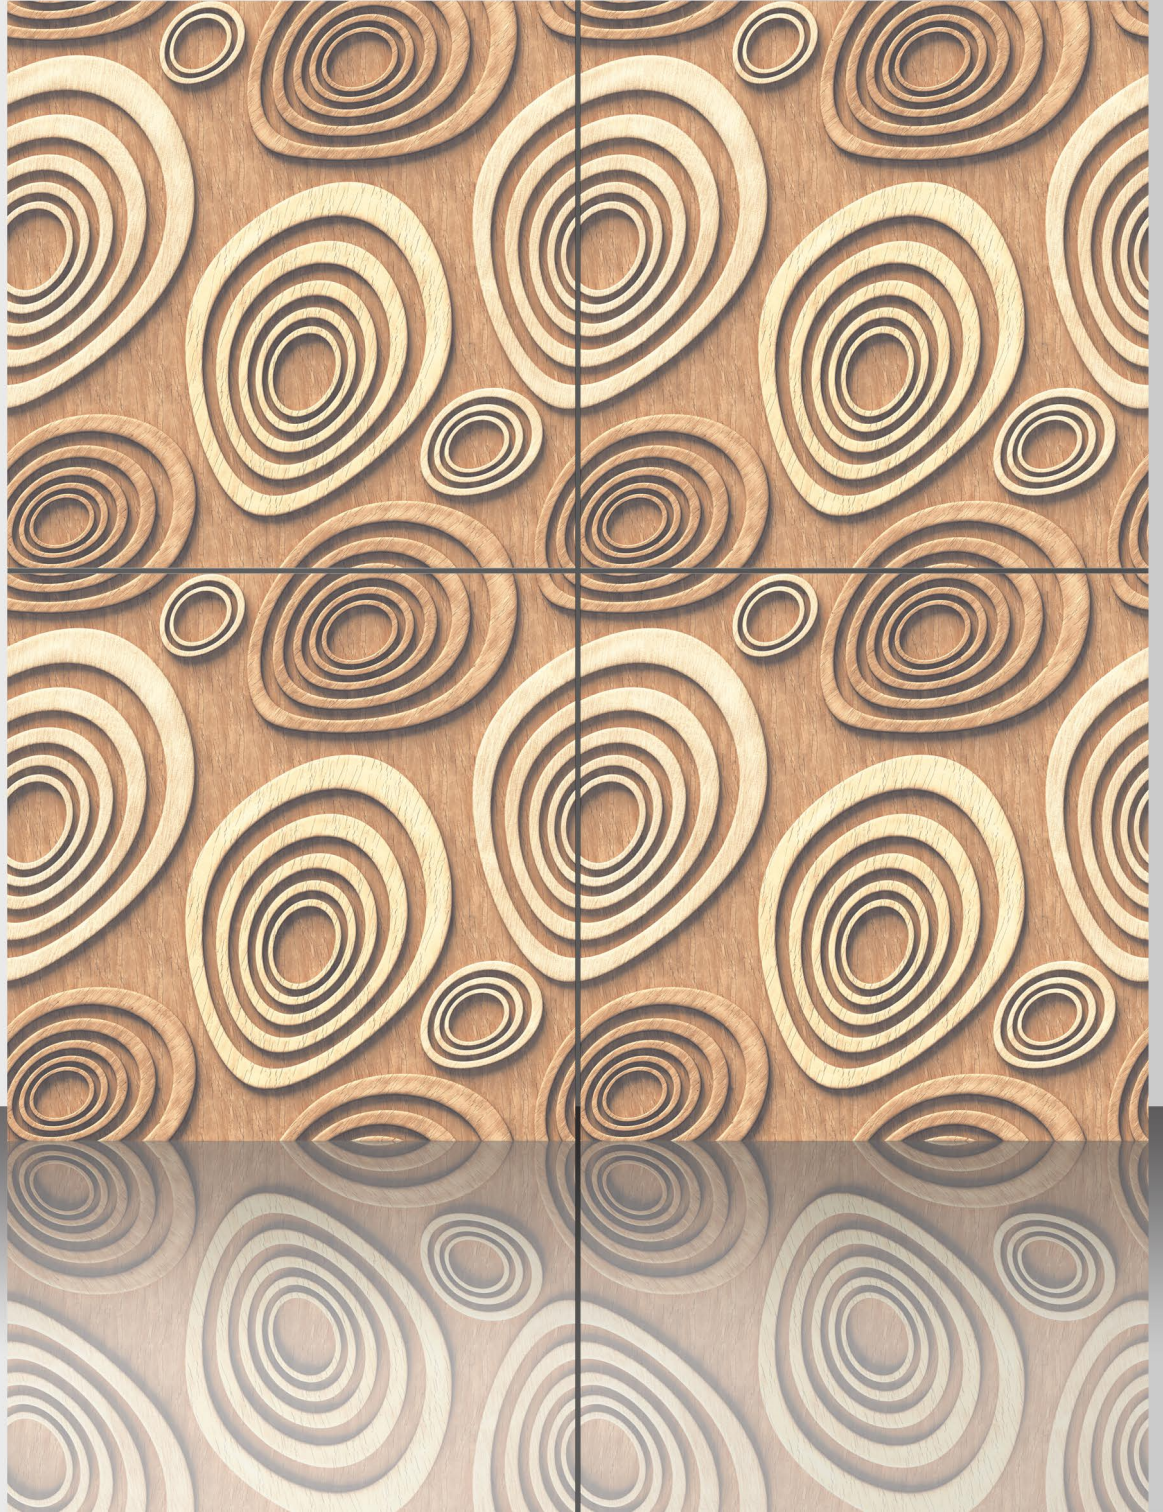

GLOSSY FINISH

3D 600 X 600

3D 110