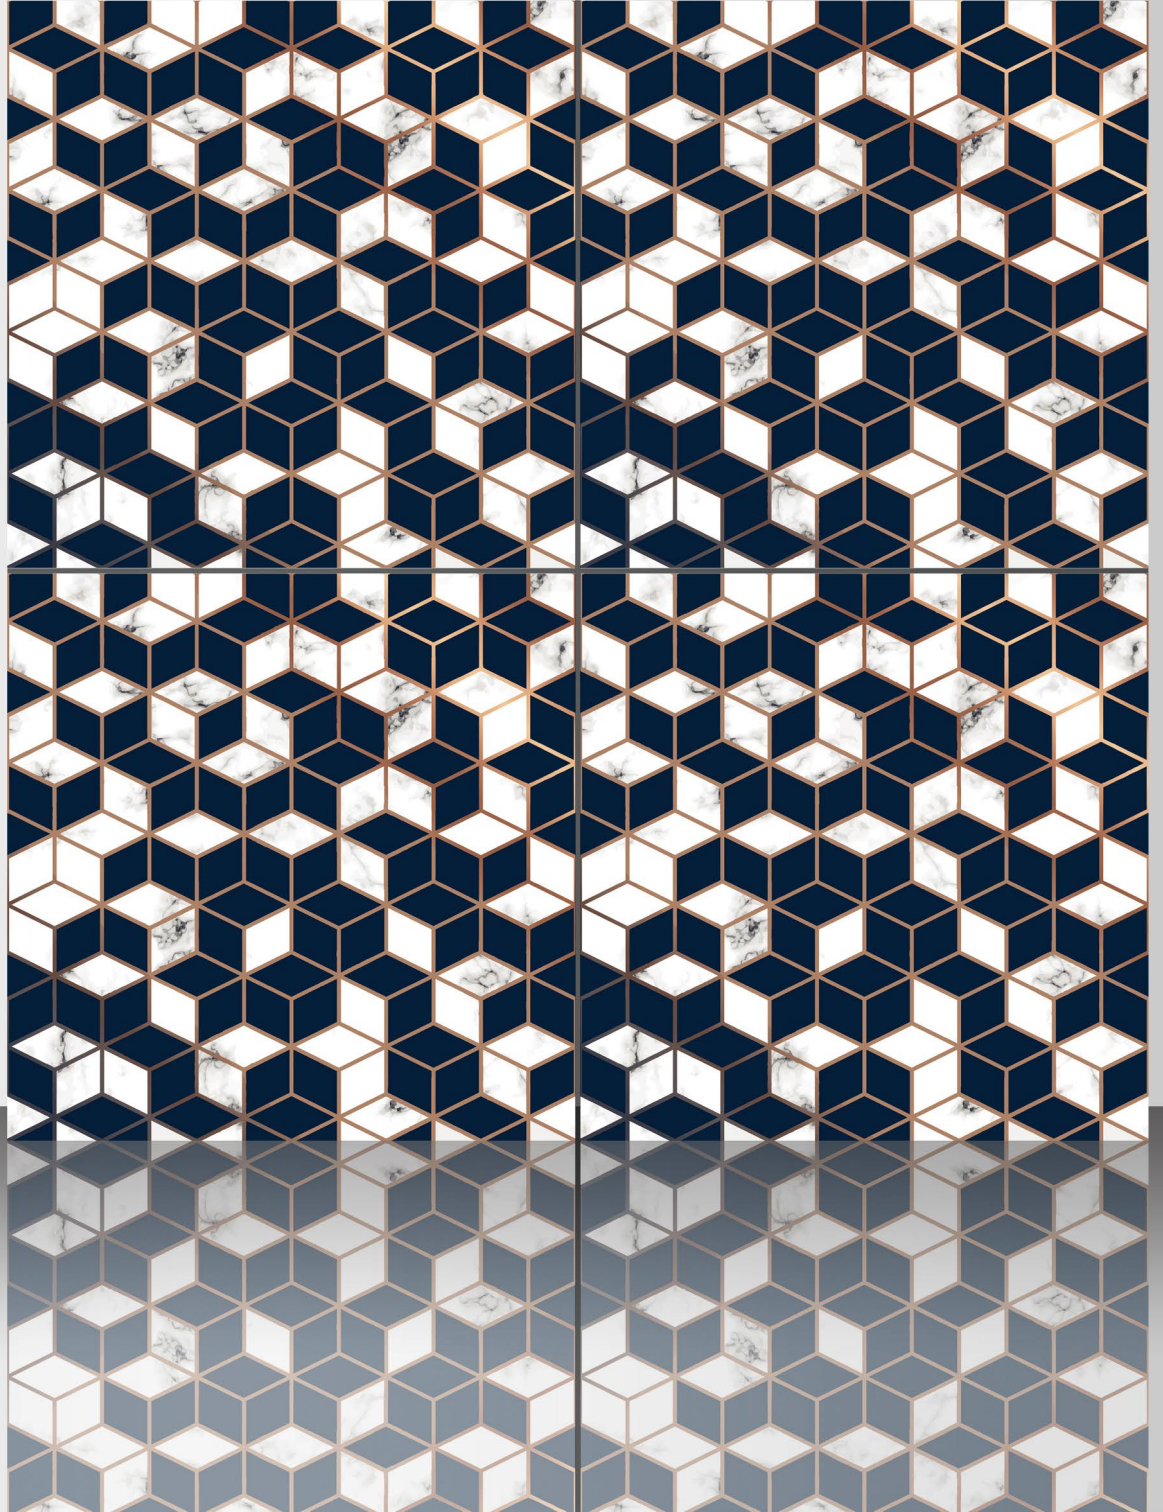

GLOSSY FINISH

3D 600 X 600

3D 116