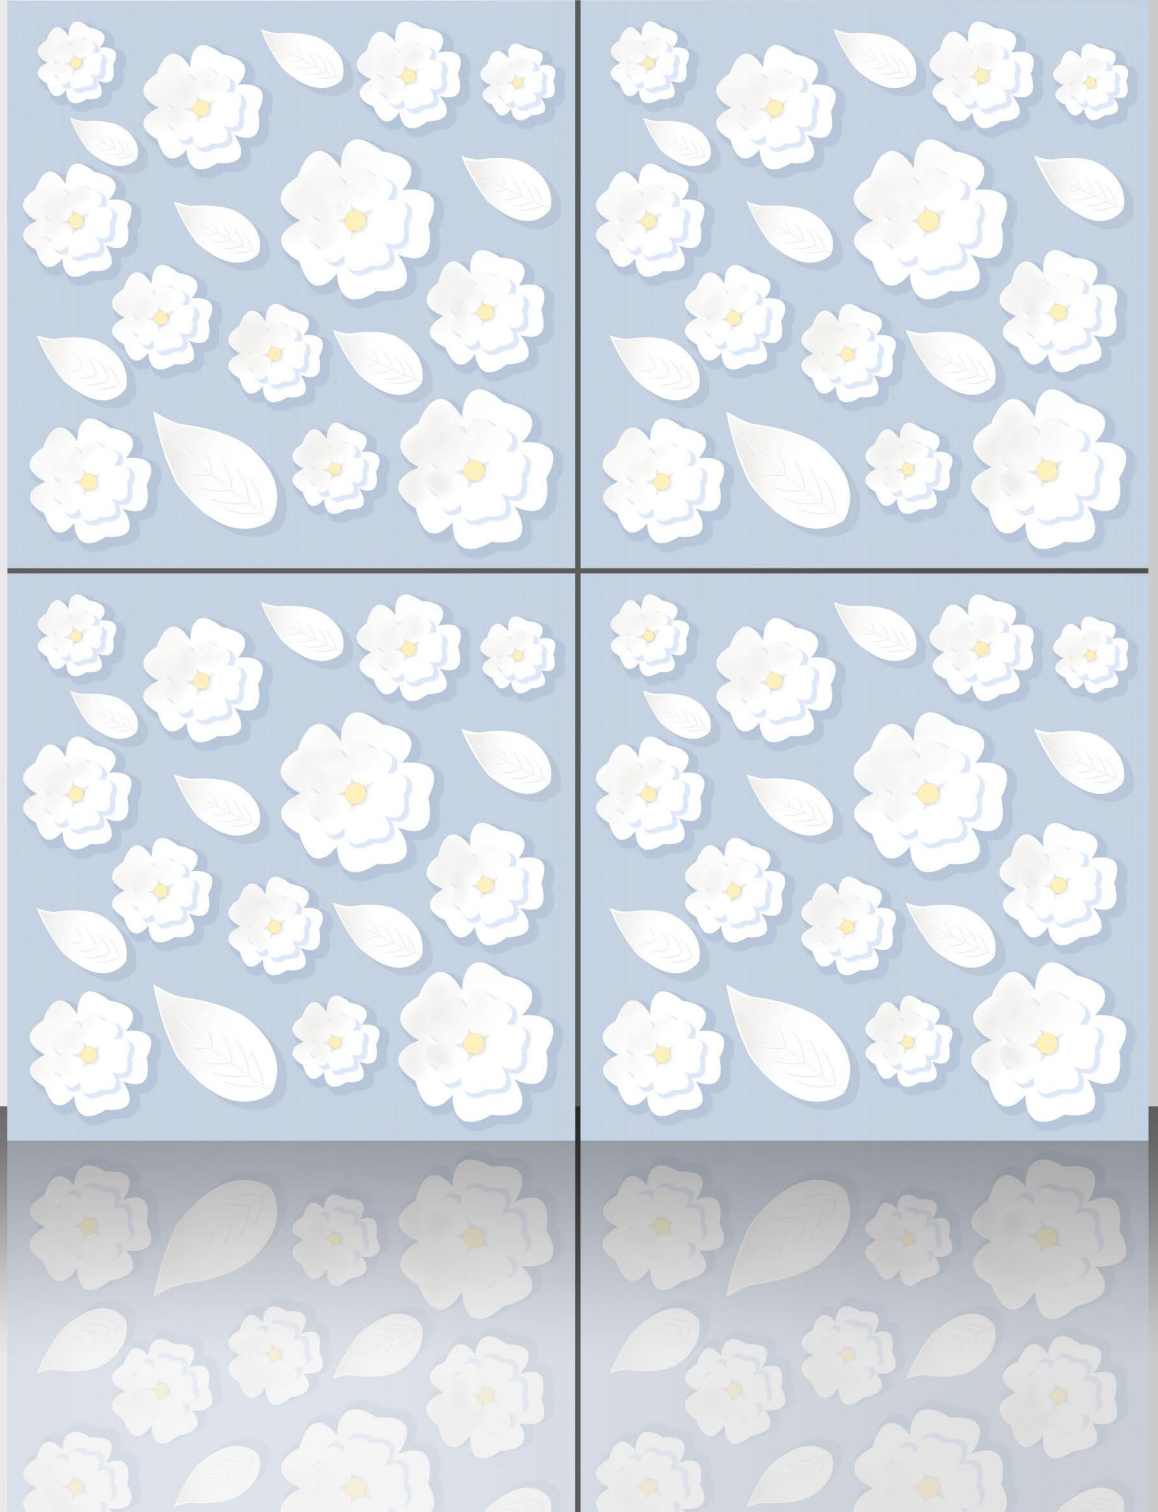

GLOSSY FINISH

3D 600 X 600

3D BLUE FLOWER