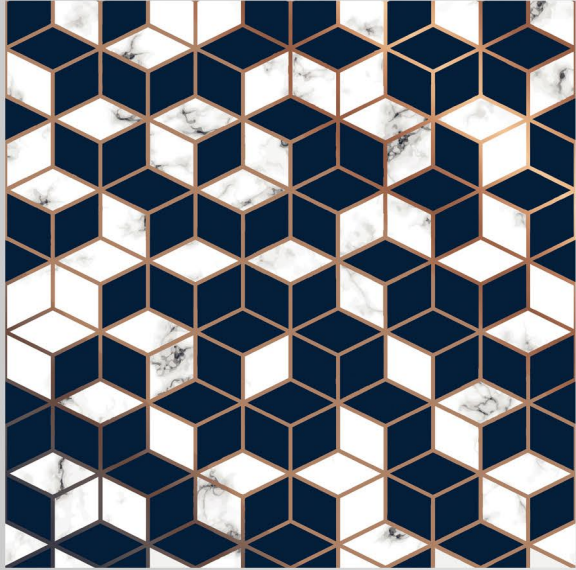

GLOSSY FINISH

3D 600 X 600

3D 116