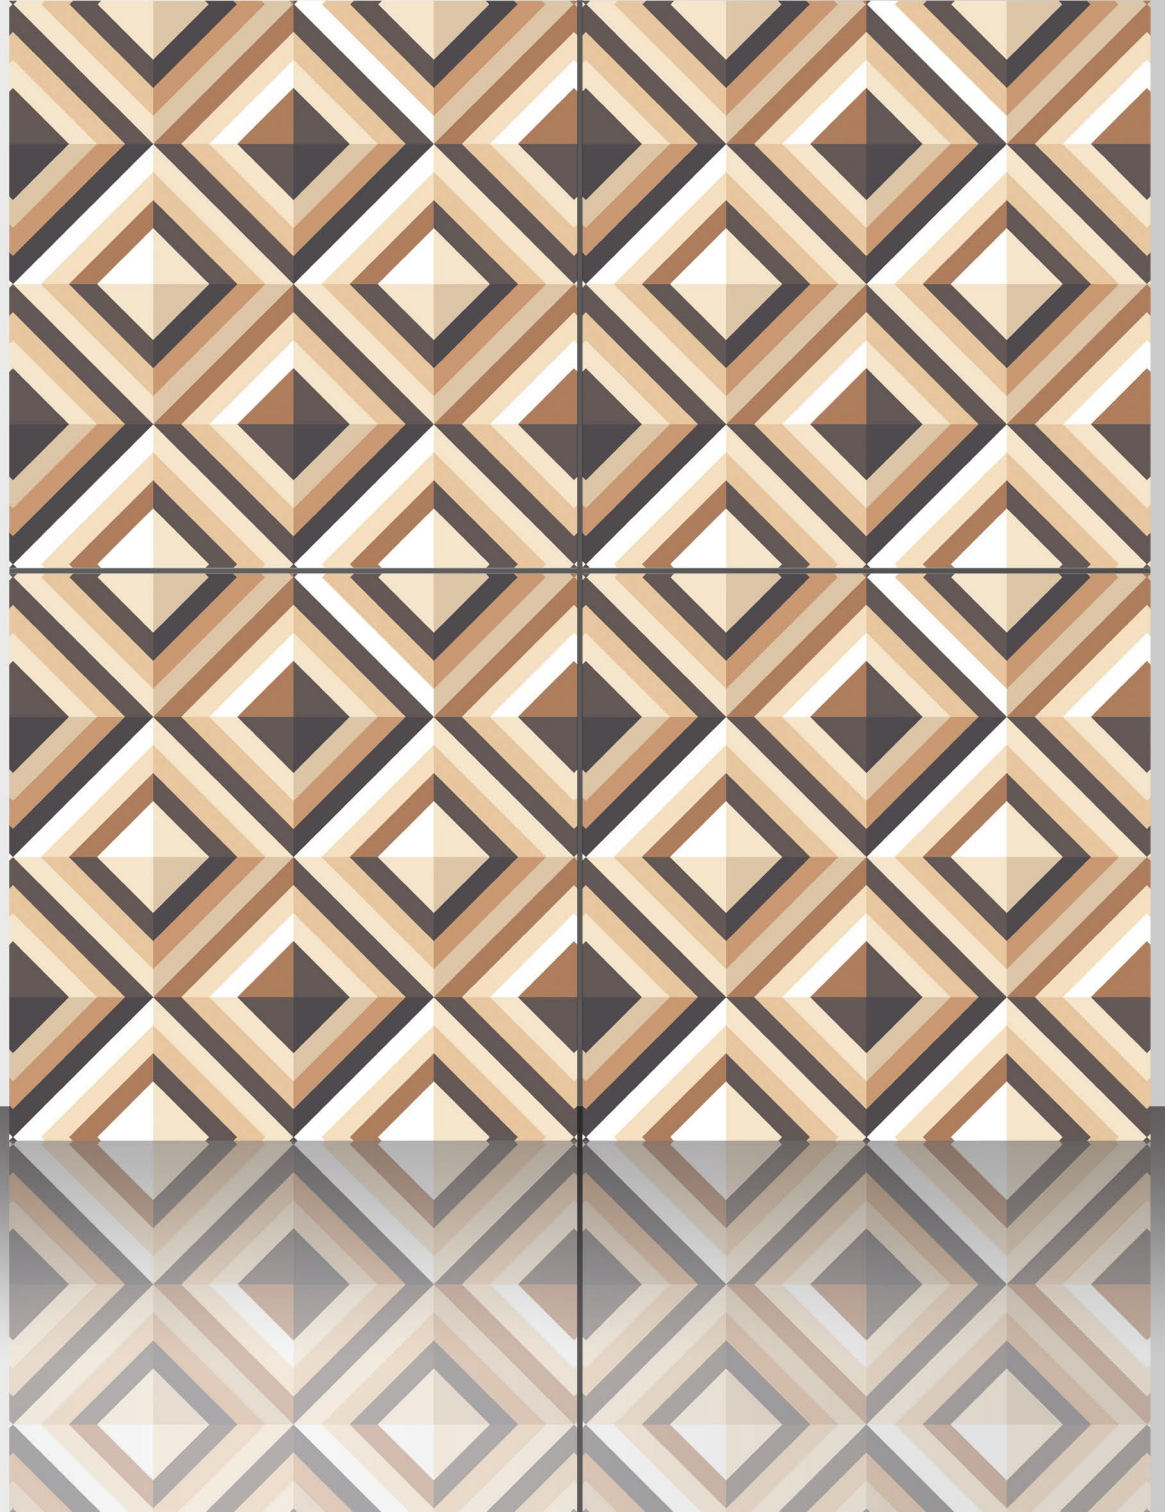

GLOSSY FINISH

3D 600 X 600

3D 127