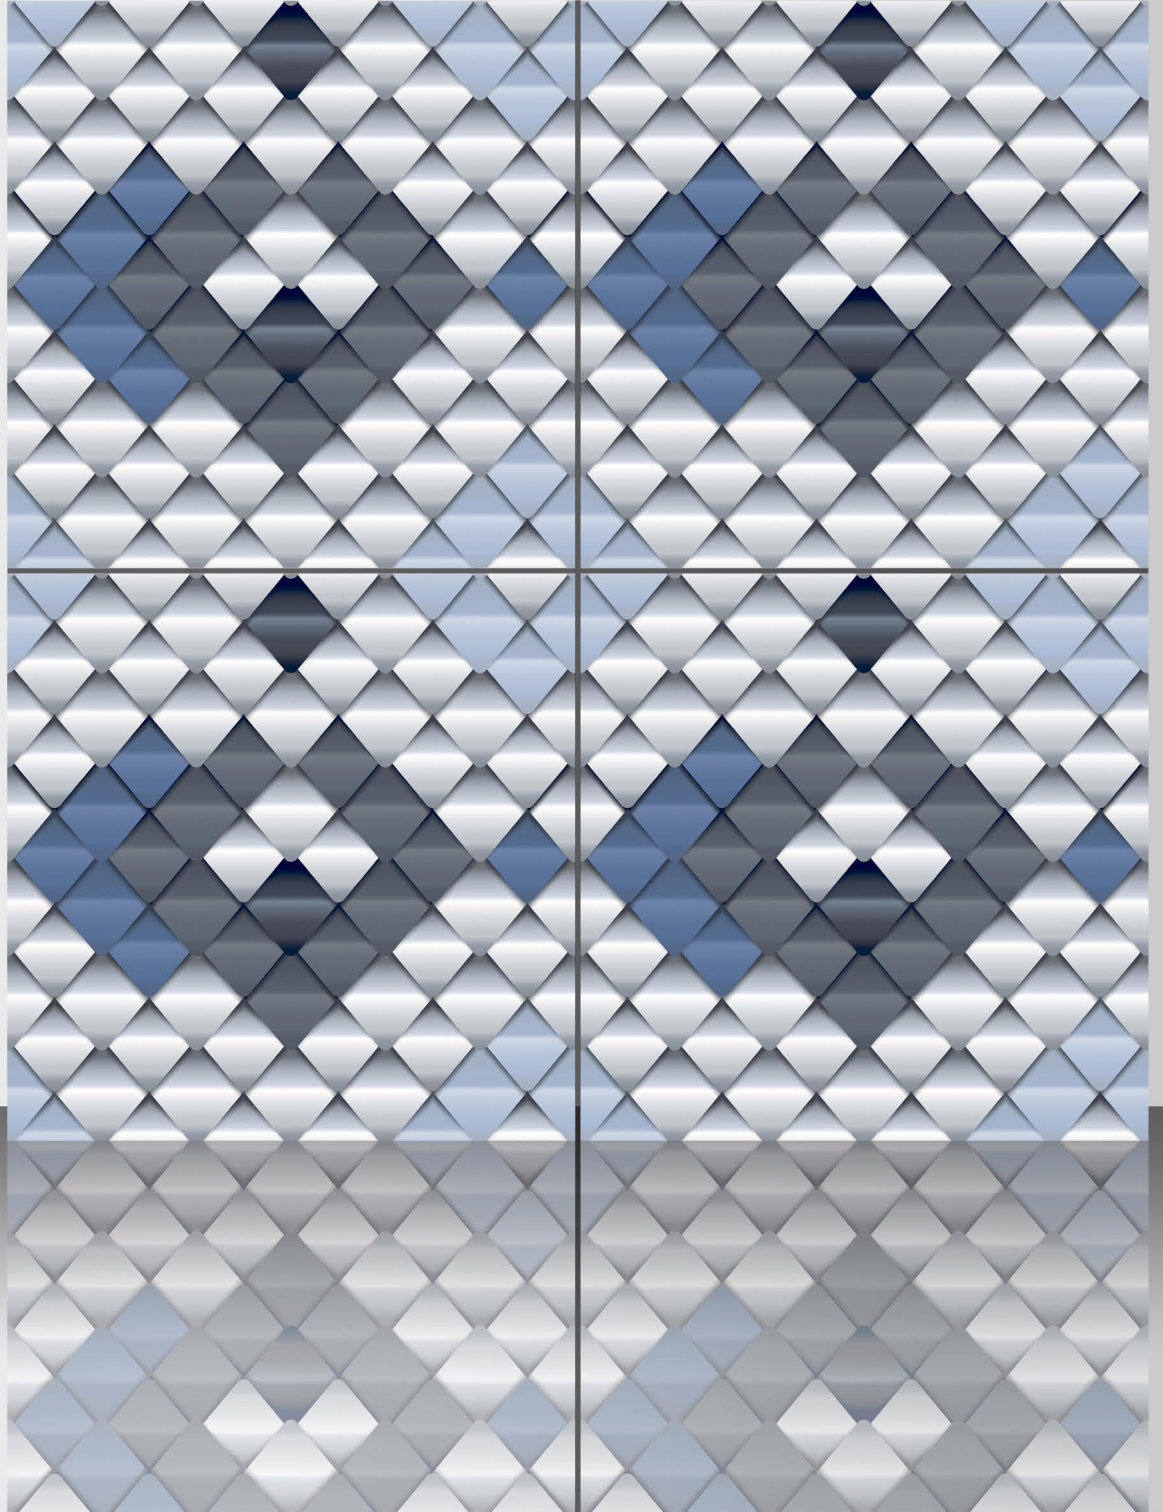

GLOSSY FINISH

3D 600 X 600

3D 125