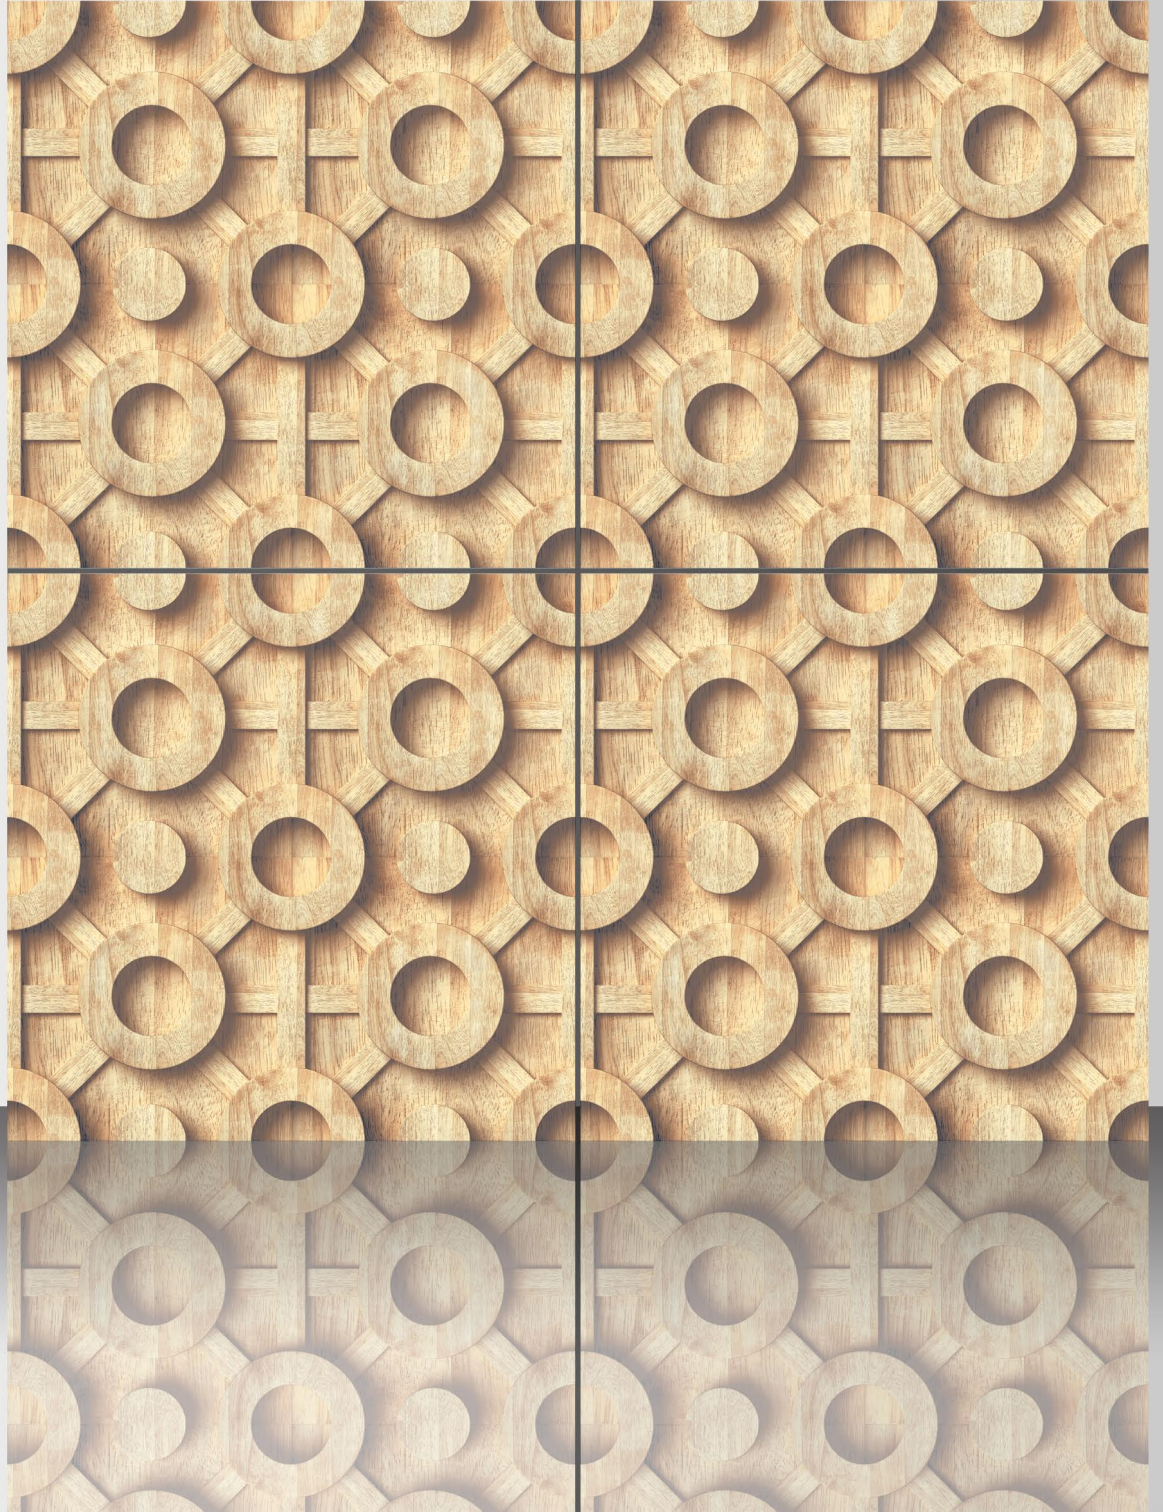

GLOSSY FINISH

3D 600 X 600

3D 111