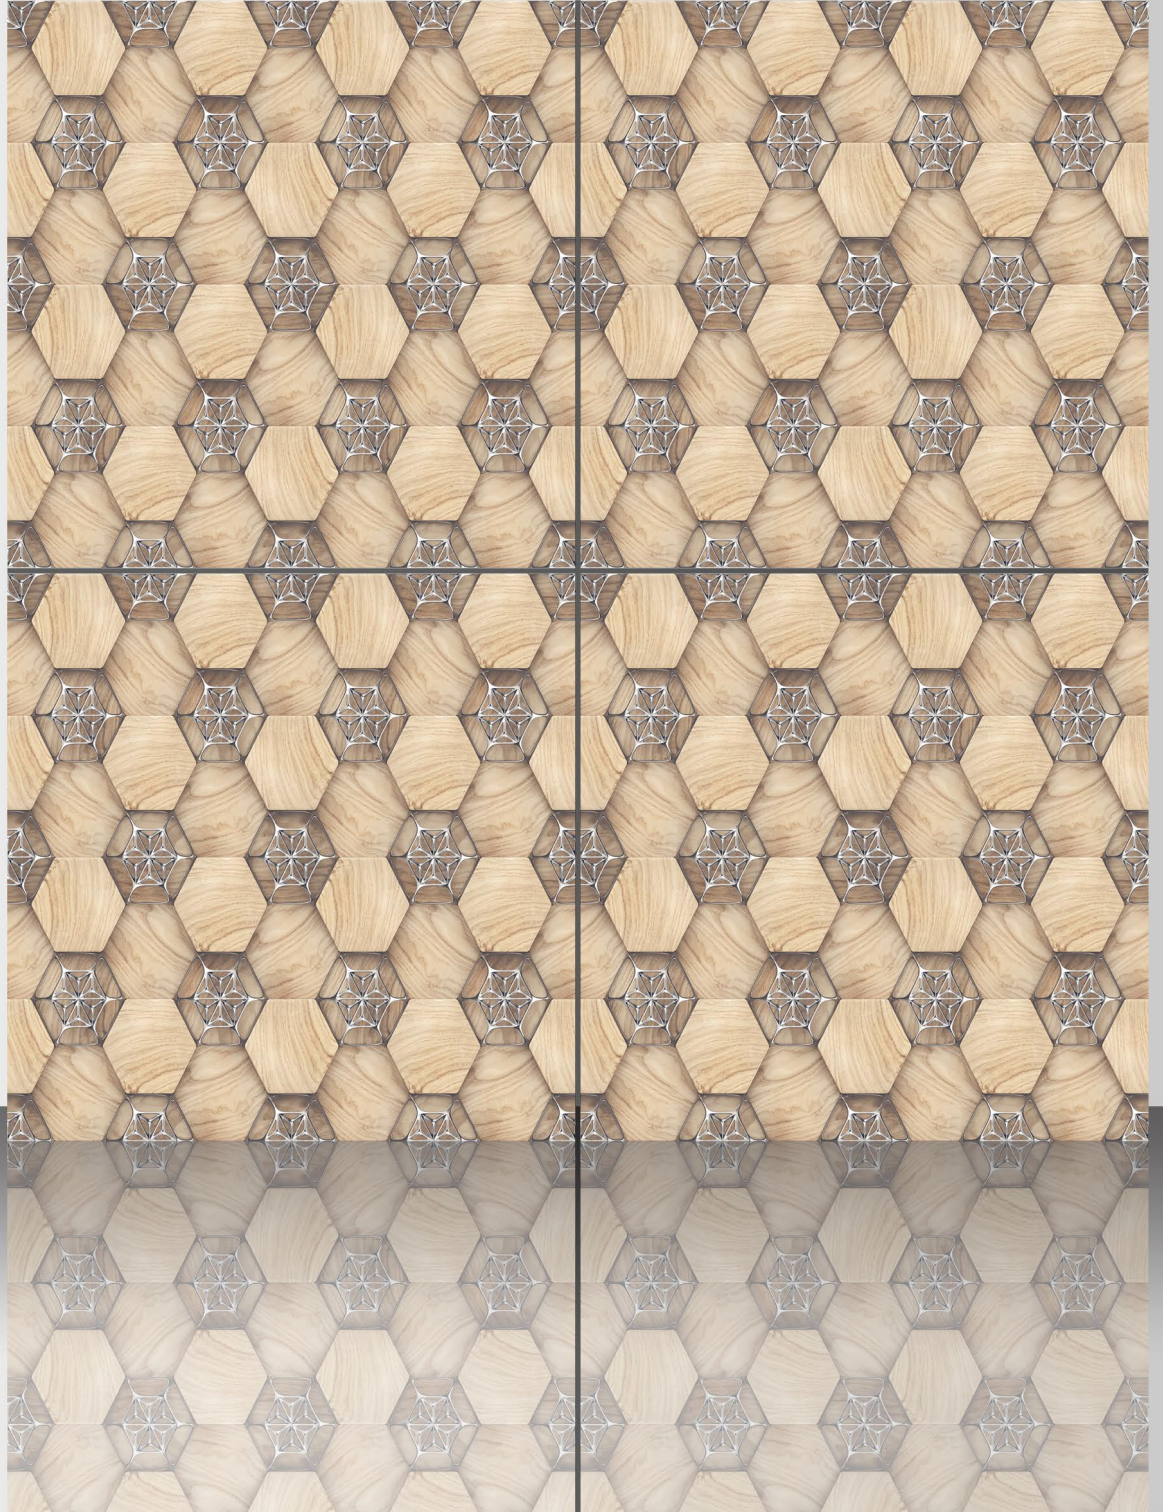

GLOSSY FINISH

3D 600 X 600

3D 119