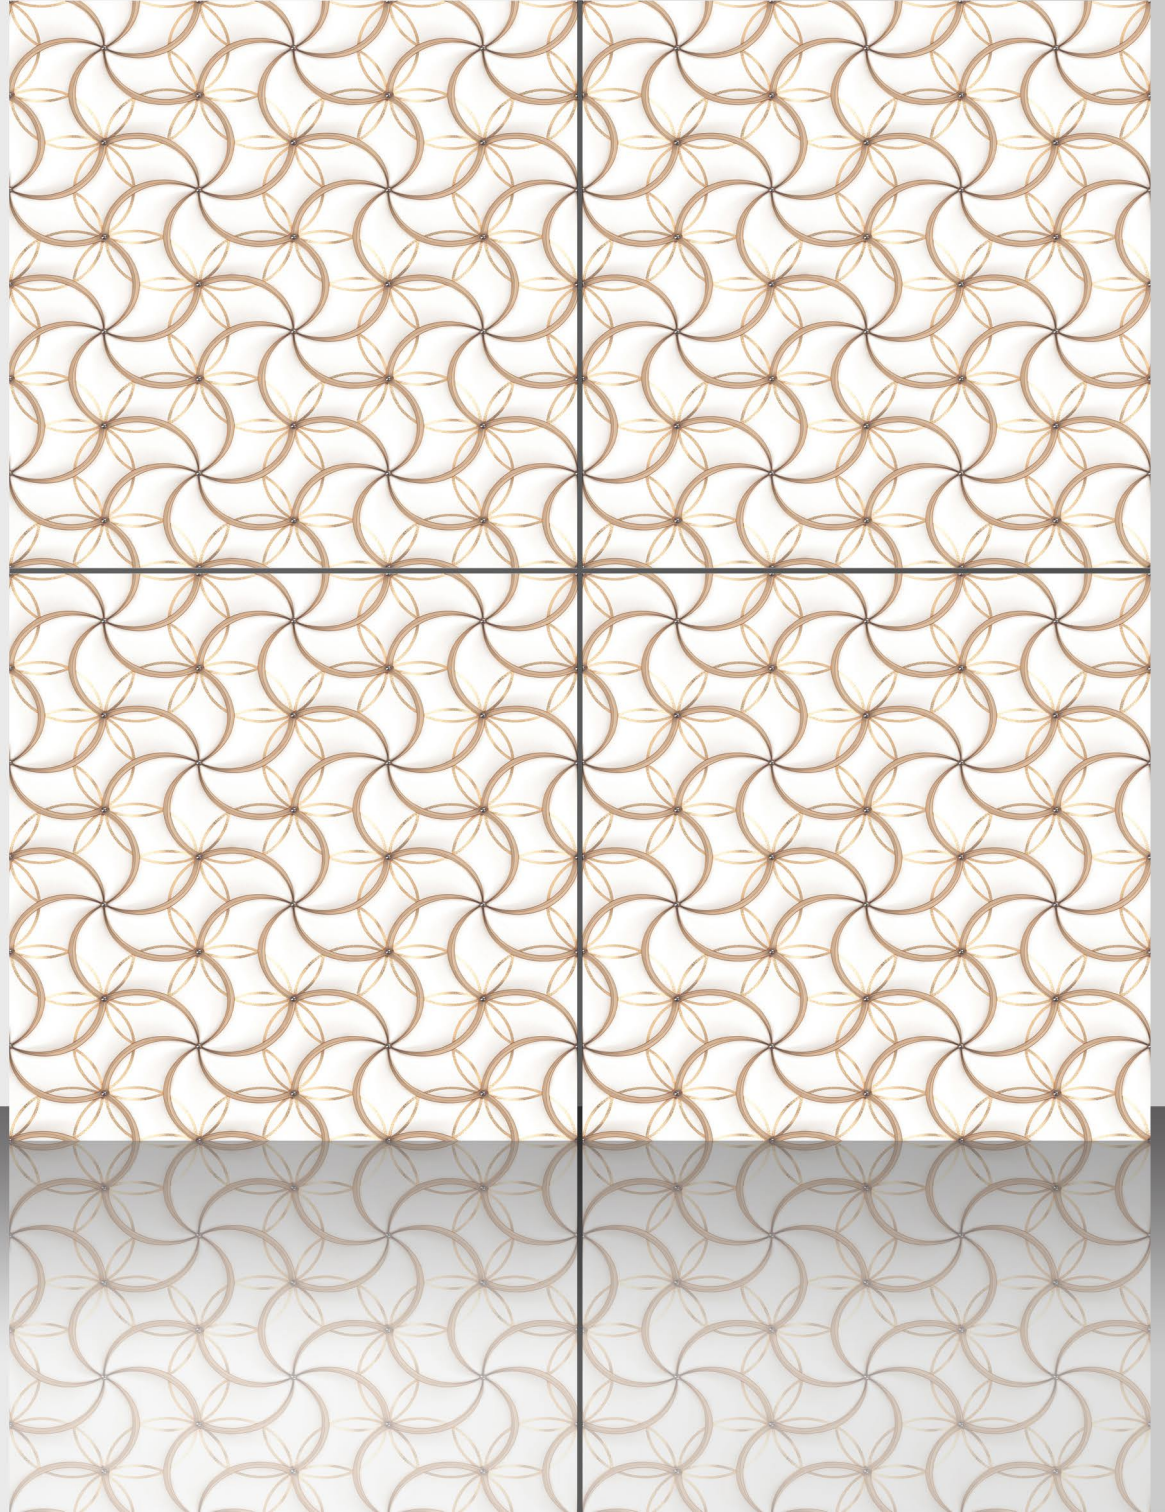

GLOSSY FINISH

3D 600 X 600

3D 117