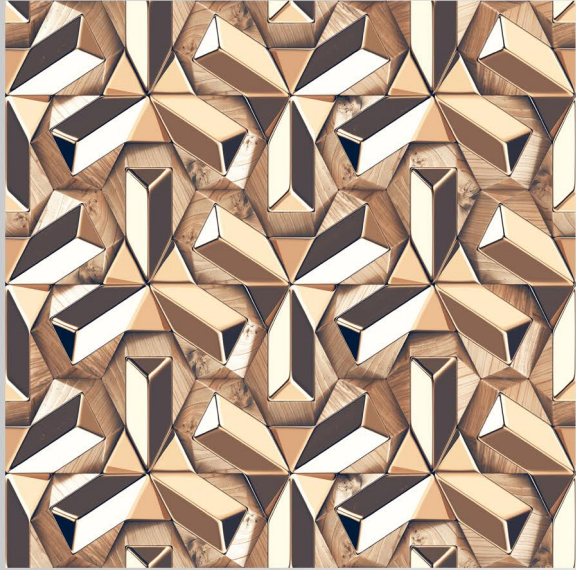

GLOSSY FINISH

3D 600 X 600

3D 115