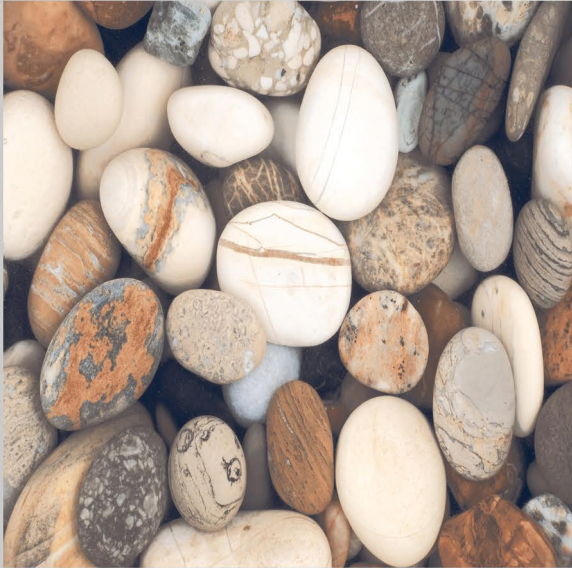

GLOSSY FINISH

3D 600 X 600

3D 124