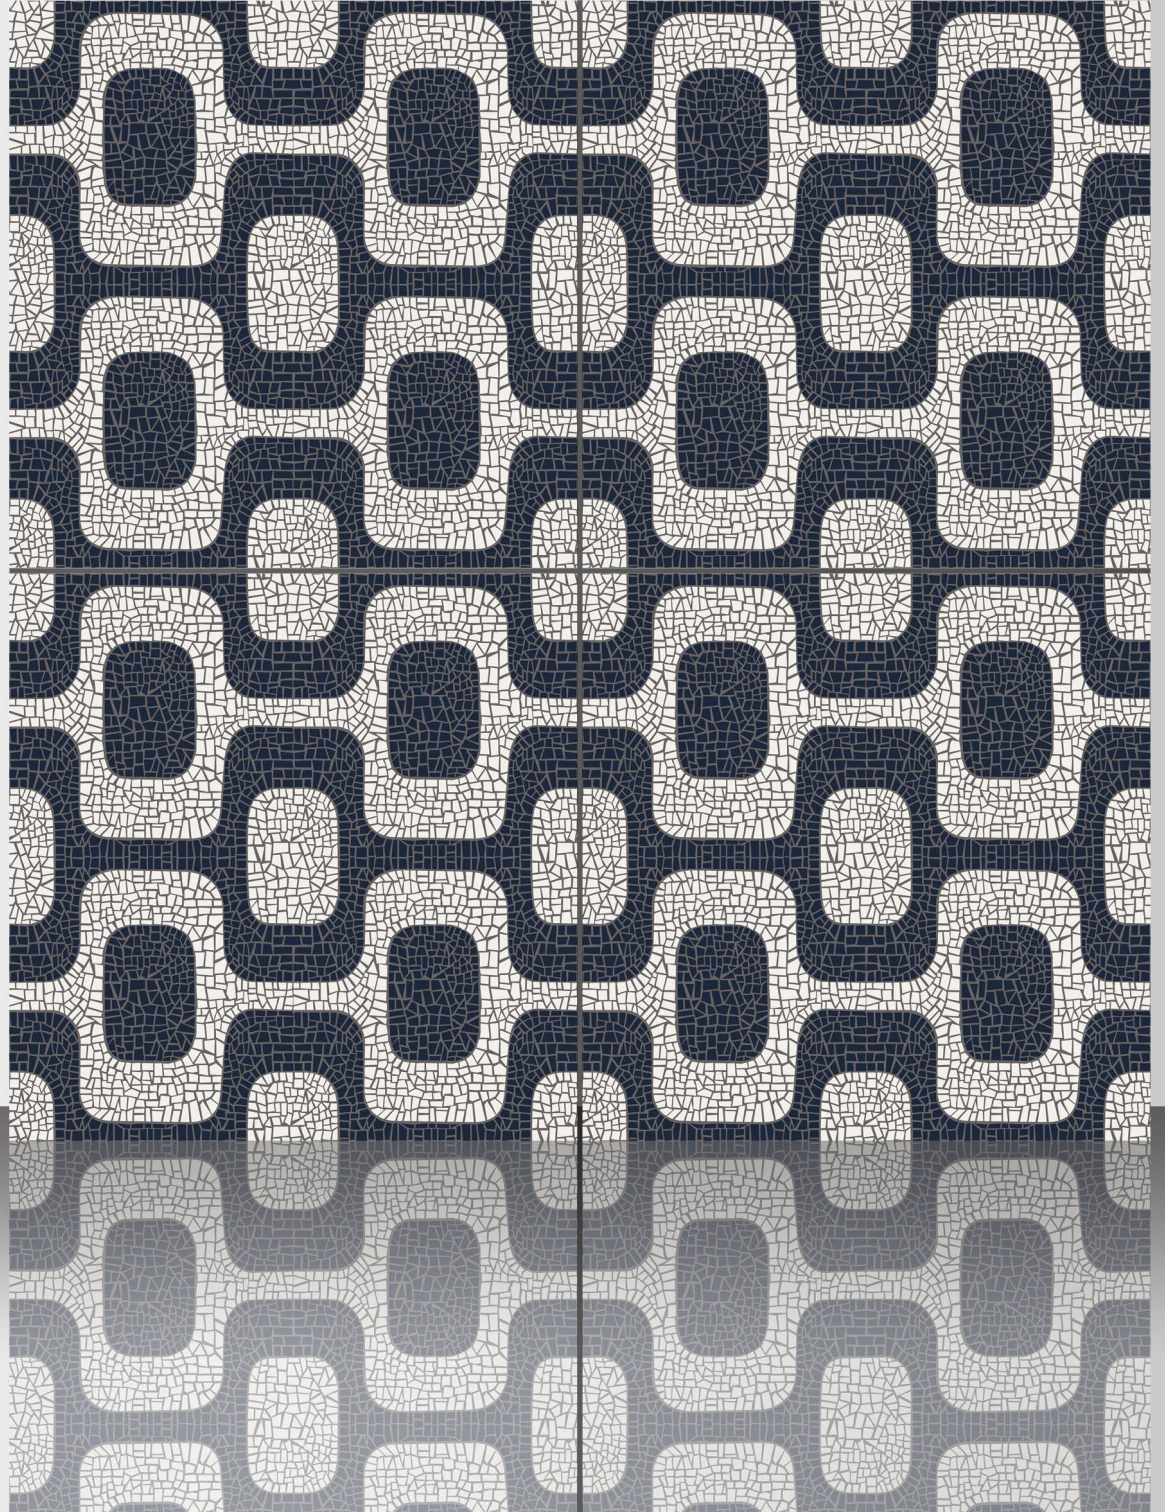

GLOSSY FINISH

3D 600 X 600

3D 101