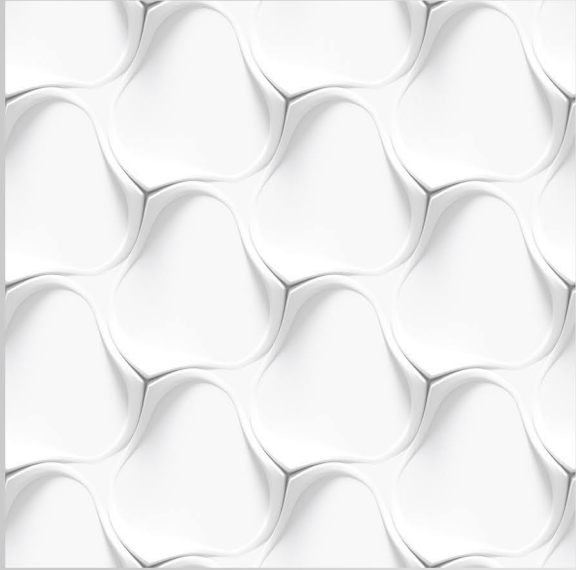

GLOSSY FINISH

3D 600 X 600

3D 113