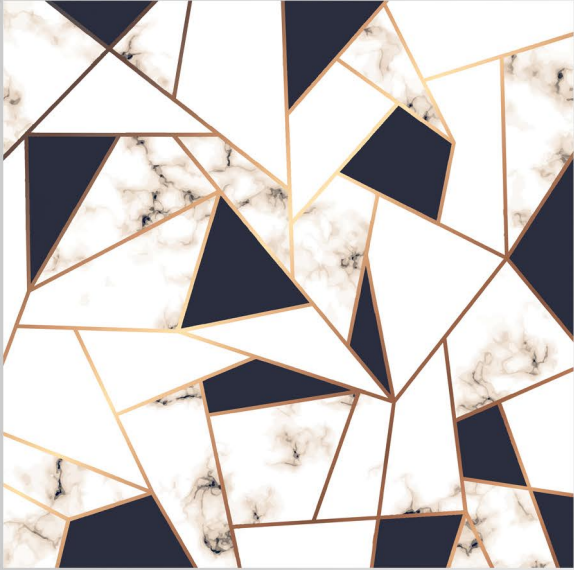

GLOSSY FINISH

3D 600 X 600

3D 118