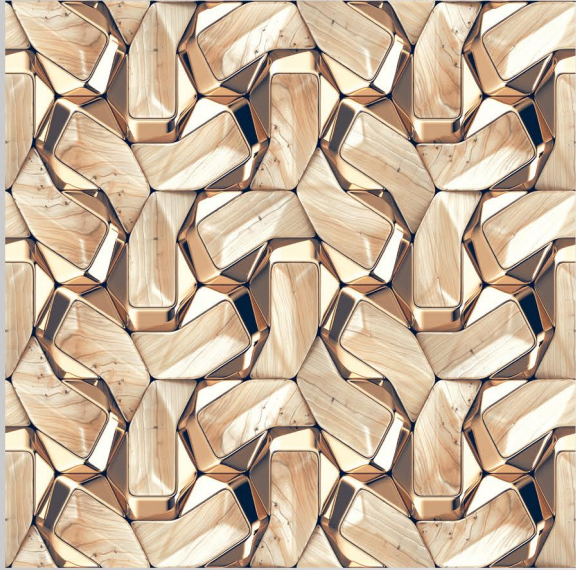

GLOSSY FINISH

3D 600 X 600

3D 114