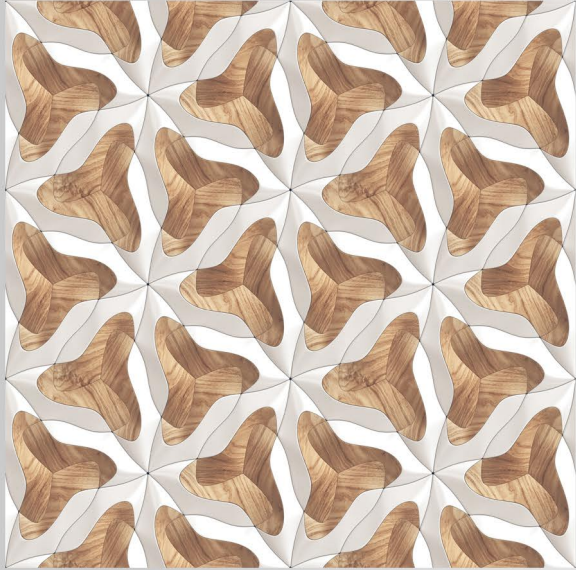

GLOSSY FINISH

3D 600 X 600

3D 121