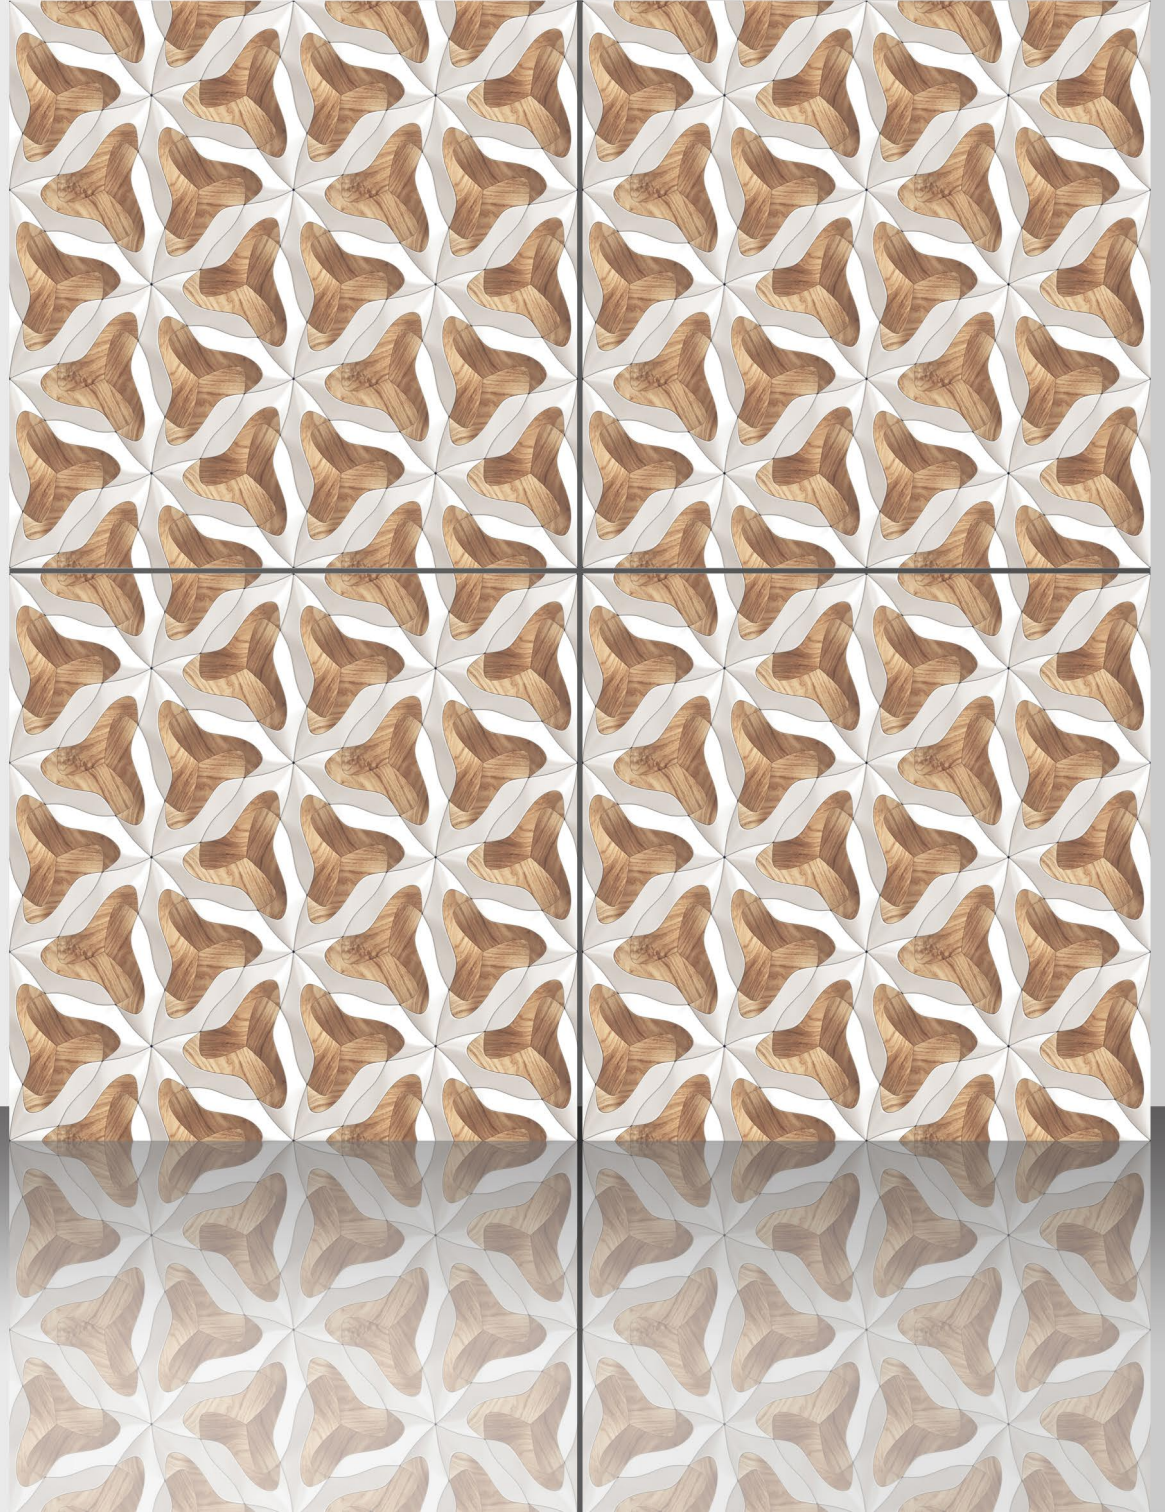

GLOSSY FINISH

3D 600 X 600

3D 121