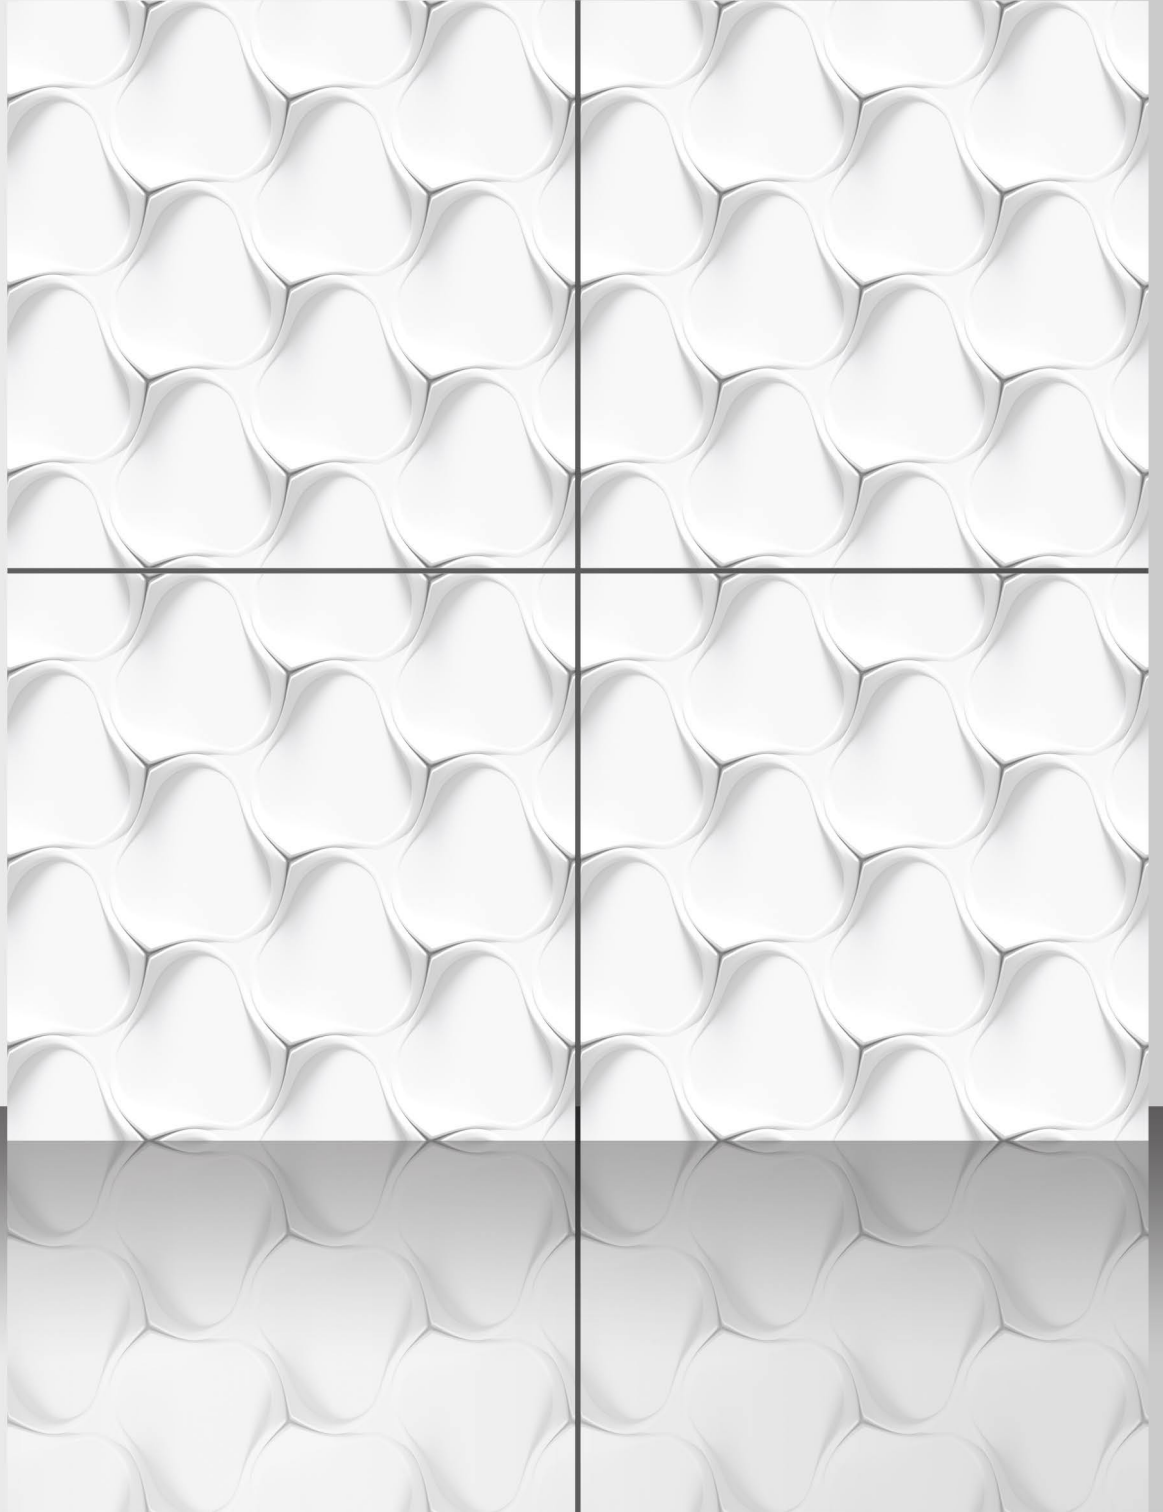

GLOSSY FINISH

3D 600 X 600

3D 113