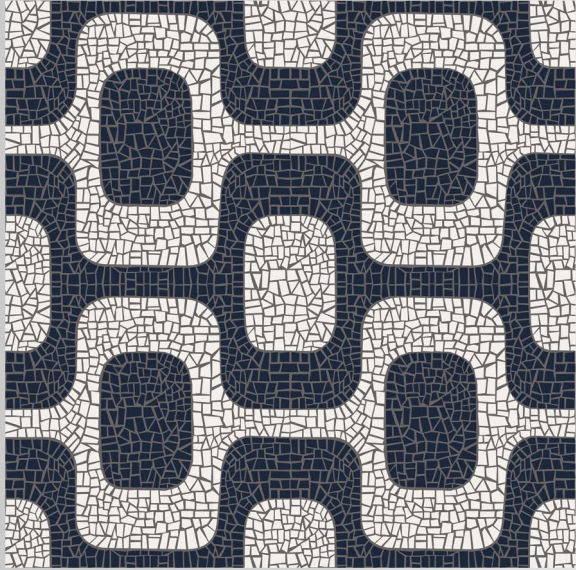

GLOSSY FINISH

3D 600 X 600

3D 101