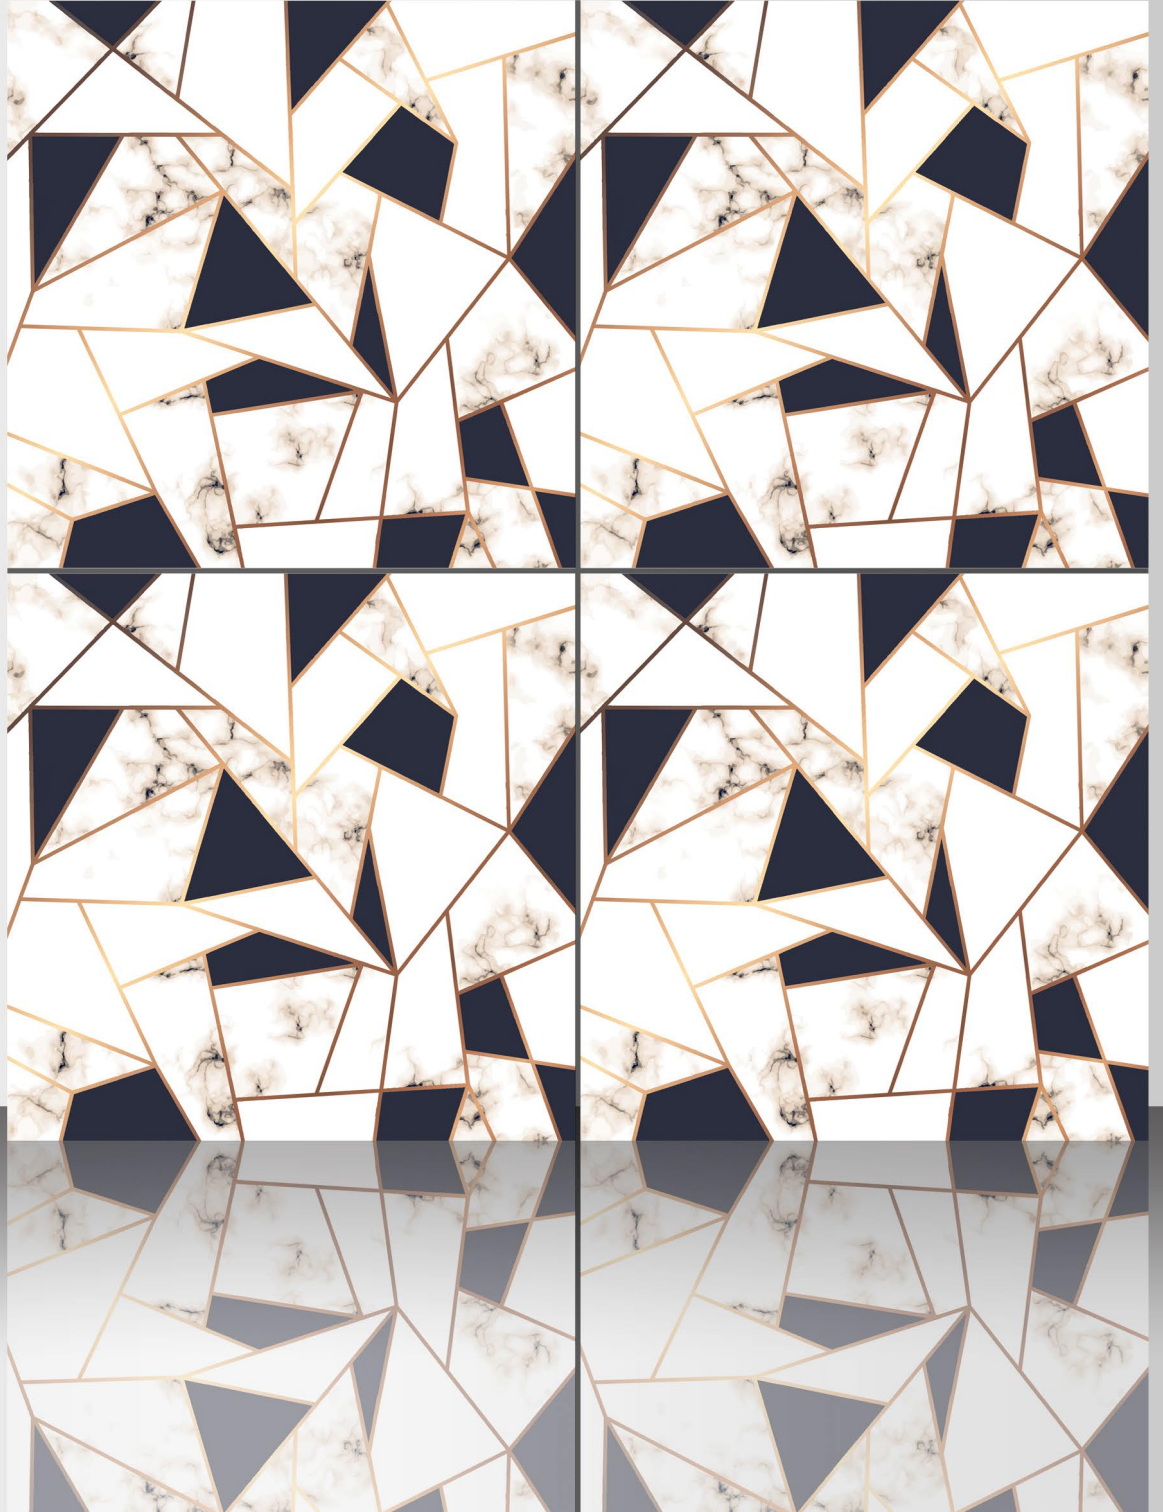

GLOSSY FINISH

3D 600 X 600

3D 118