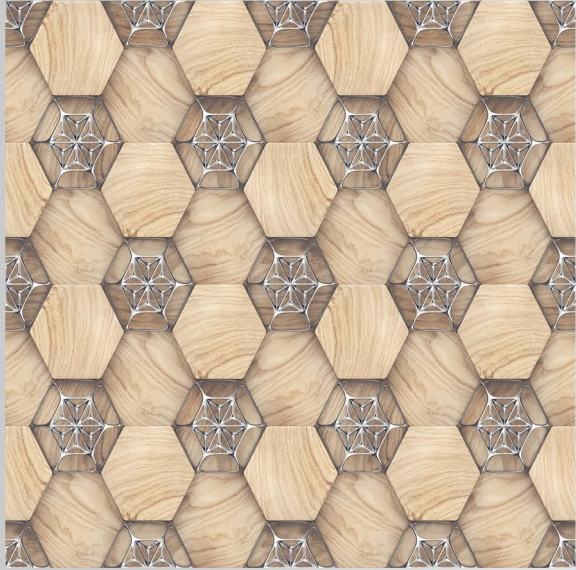

GLOSSY FINISH

3D 600 X 600

3D 119