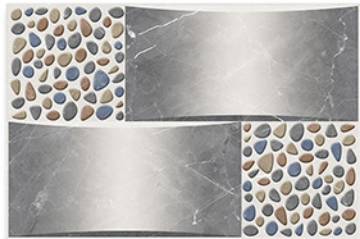

300x450 MM

Glossy Kitchen

Wall Tile

Floor Tile

Rectified

Digital

Random

100% WATER PROOF

K_37 DK