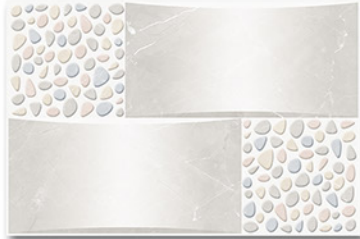

300x450 MM

Glossy Kitchen

Wall Tile

Floor Tile

Rectified

Digital

Random

100% WATER PROOF

K_37 LT