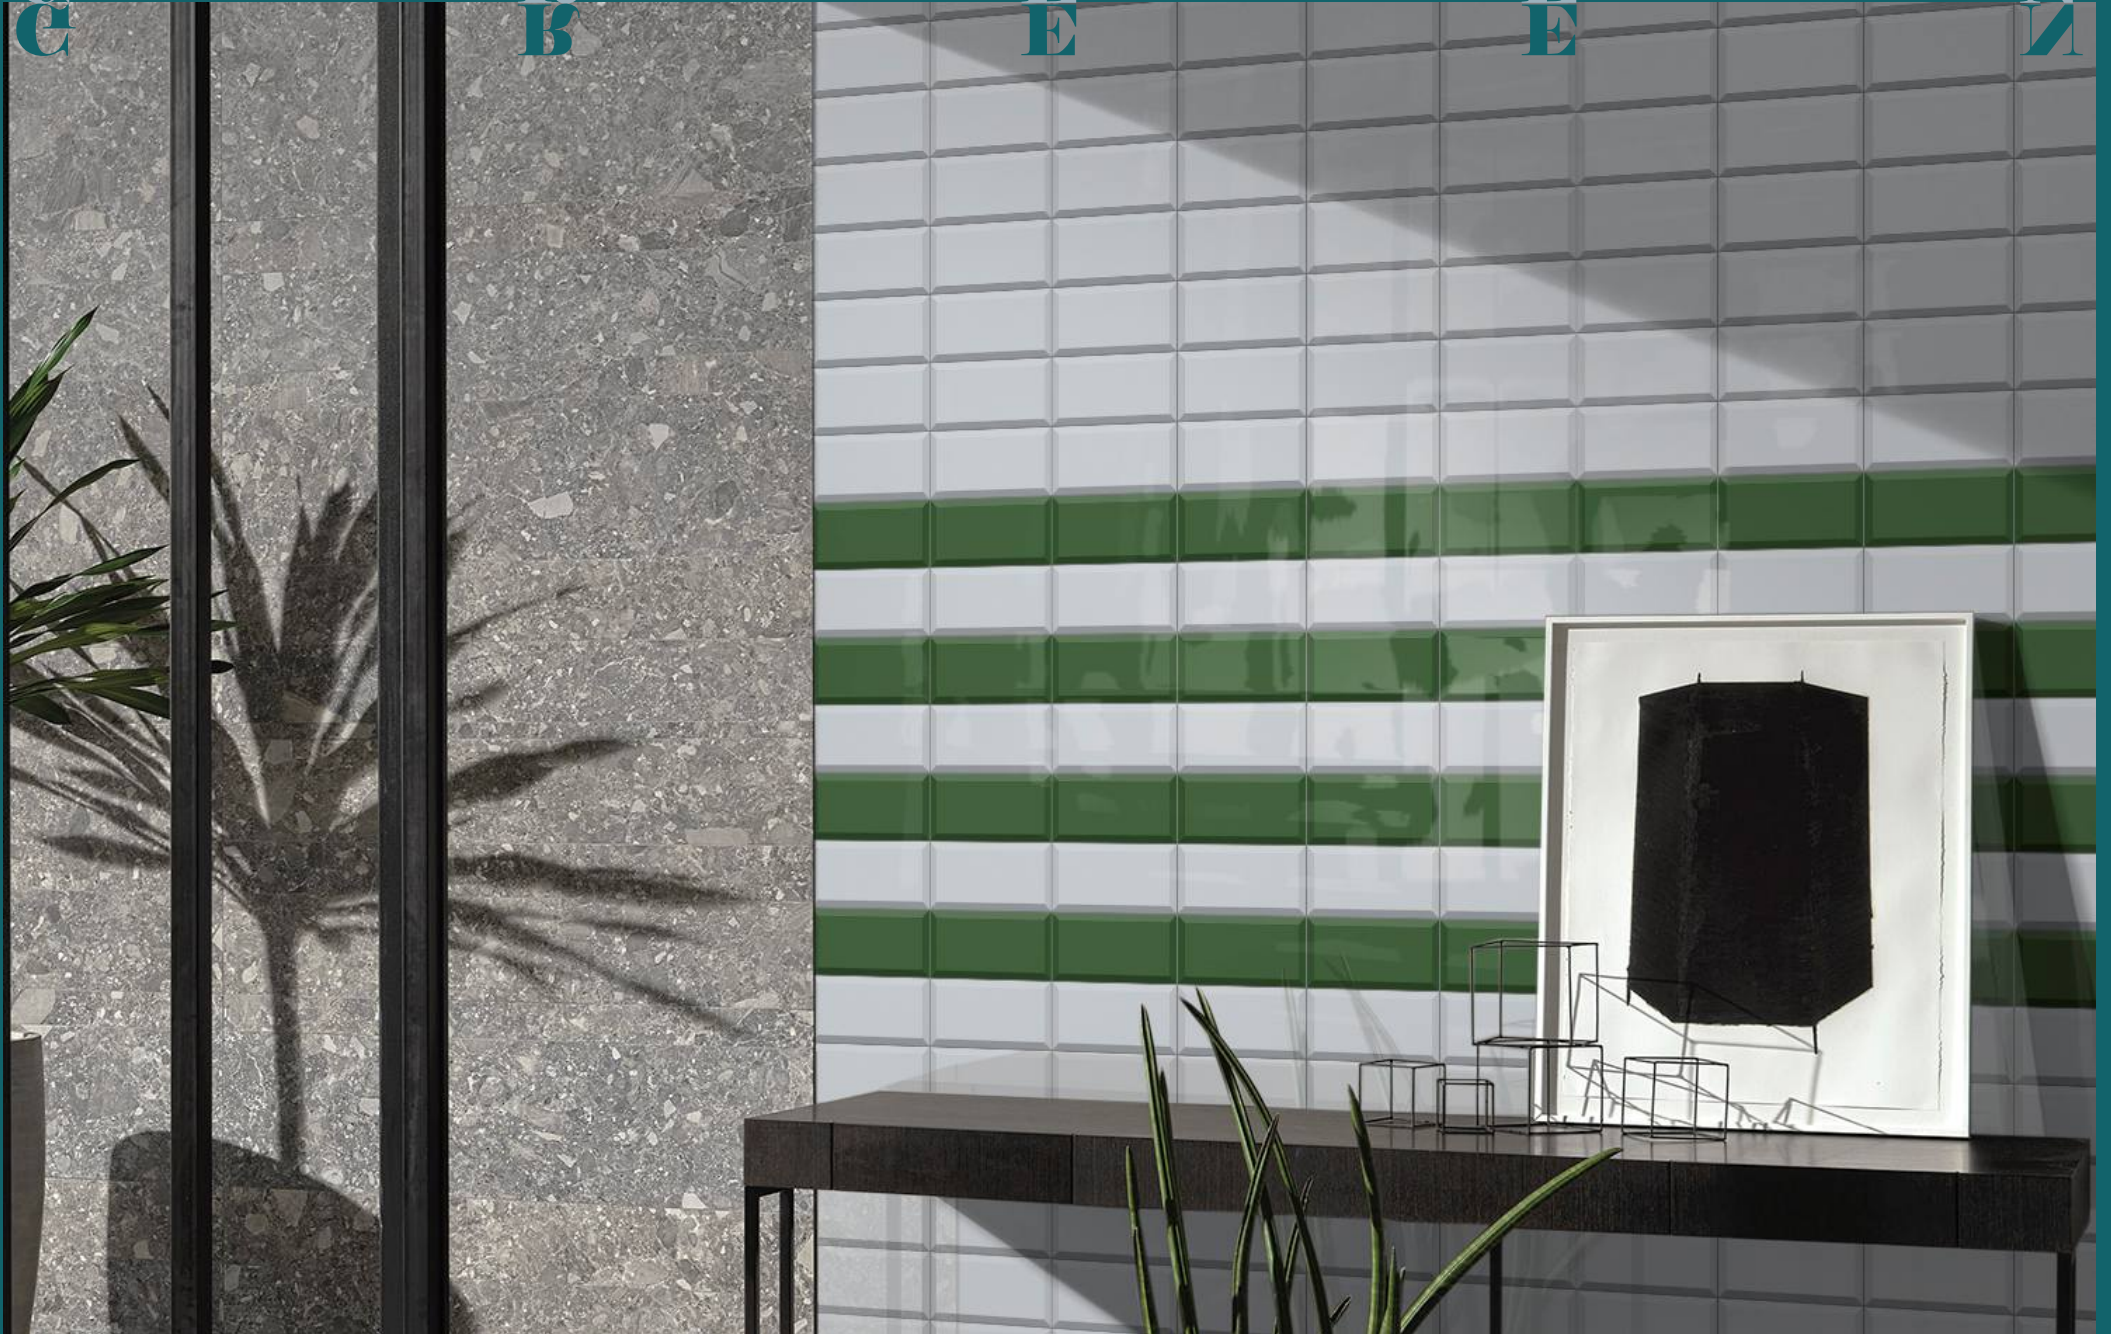

G
C

R
B

E
E

E
E

N
N