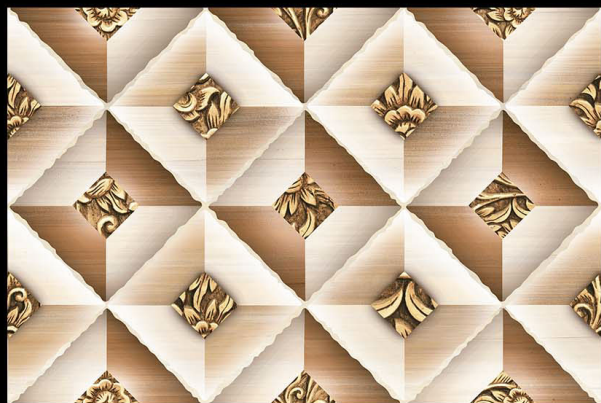

1367_LT

1367_HL1

1367_HL2

1367_DK

300x450 MM | GLOSSY

Wall Tile | Floor Tile | Rectified | Digital | Random | 100% WATER PROOF

1368_LT

1368_HL1