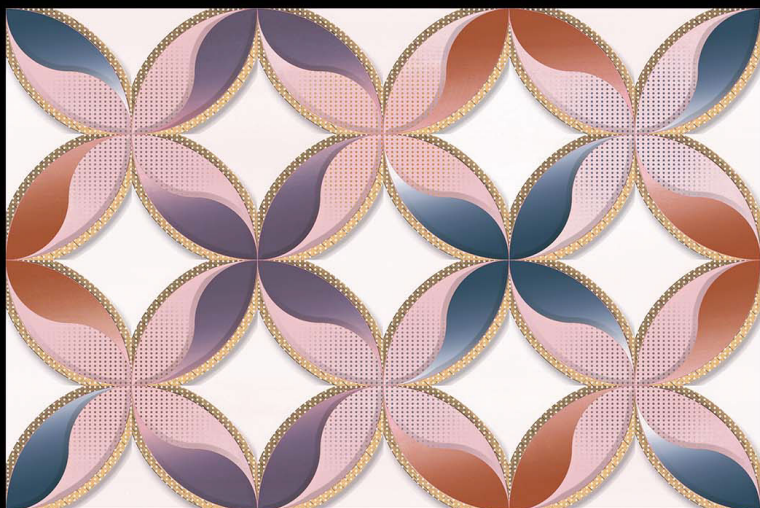

1372_HL2

1372_DK

300x450 MM | GLOSSY

Wall Tile | Floor Tile | Rectified | Digital | Random | 100% WATER PROOF

1373_LT

1373_HL

1373_DK

300x450 MM | GLOSSY