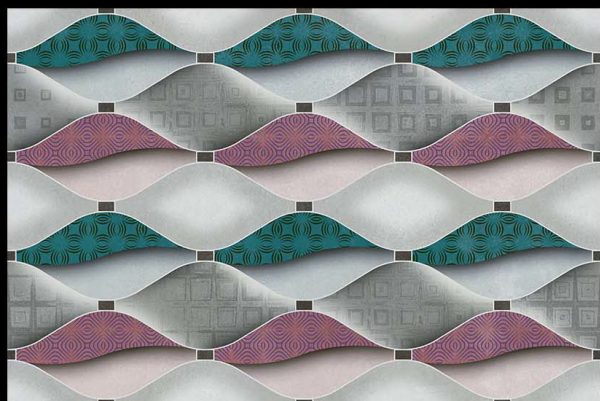

300x450 MM

GLOSSY

Wall Tile

Floor Tile

Rectified

Digital

Random

100%
WATER
PROOF

1367_HL1