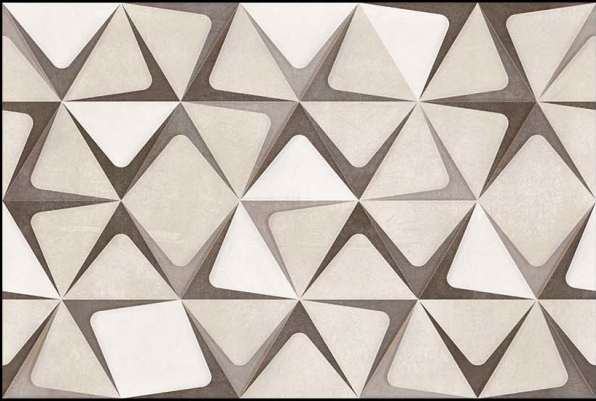

1368_HL2

1368_DK

300x450 MM | GLOSSY

Wall Tile | Floor Tile | Rectified | Digital | Random | Water Proof

1369_LT

1369_HL1

1369_HL2

1369_DK