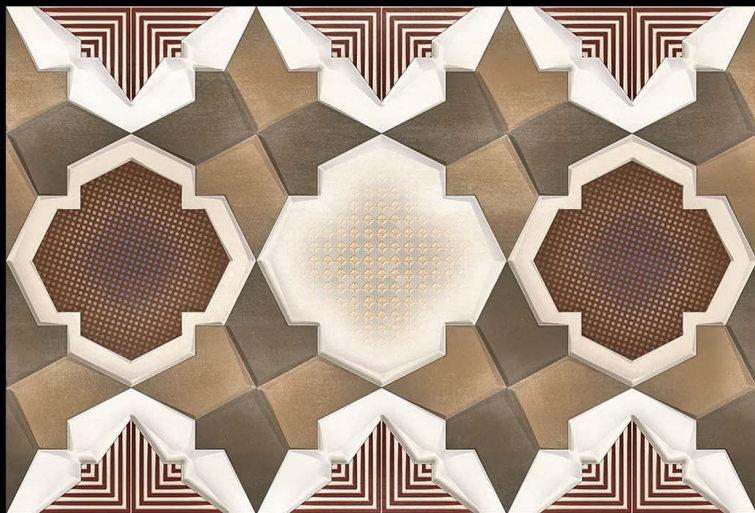

300x450 MM | GLOSSY

Wall Tile | Floor Tile | Rectified | Digital | Random | 100% WATER PROOF

1364_LT

1364_HL

1364_DK

300x450 MM | GLOSSY

Wall Tile | Floor Tile | Rectified | Digital | Random | 100% WATER PROOF

1365_LT

1365_HL

1365_DK

300x450 MM | GLOSSY

Wall Tile | Floor Tile | Rectified | Digital | Random | 100% WATER PROOF

1366_LT

1366_HL

1366_DK

300x450 MM

GLOSSY

Wall Tile

Floor Tile

Rectified

Digital

Random

100%
WATER
PROOF