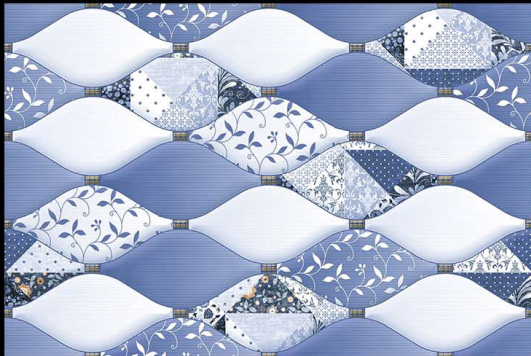

1375_HL_2

1375_HL_3