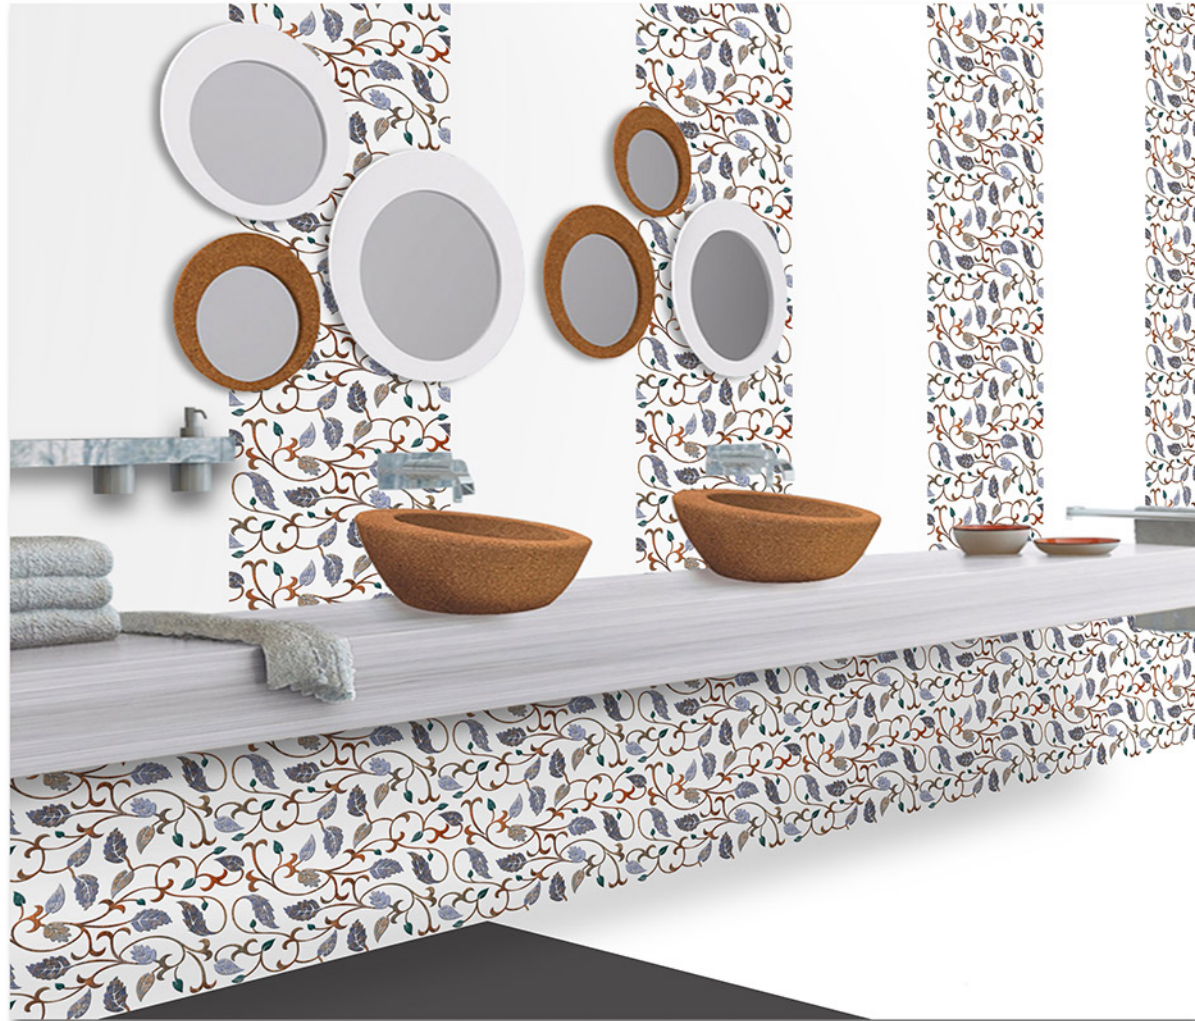

100%
WATER
PROOF

SW_04_LT

SW_04_HL

SW_04_LT

300x450 MM

White Series

Wall Tile

Floor Tile