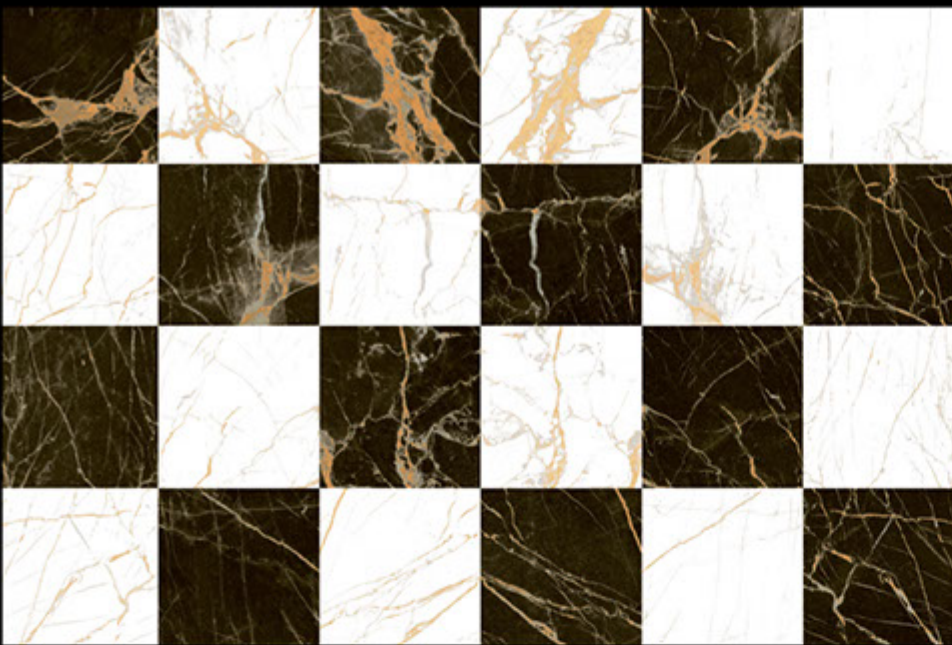

GLOSSY FINISH

300 " X 450 "mm

DIGITAL WALL TILES

Dising no. 2157

L

HL2

D

GLOSSY FINISH