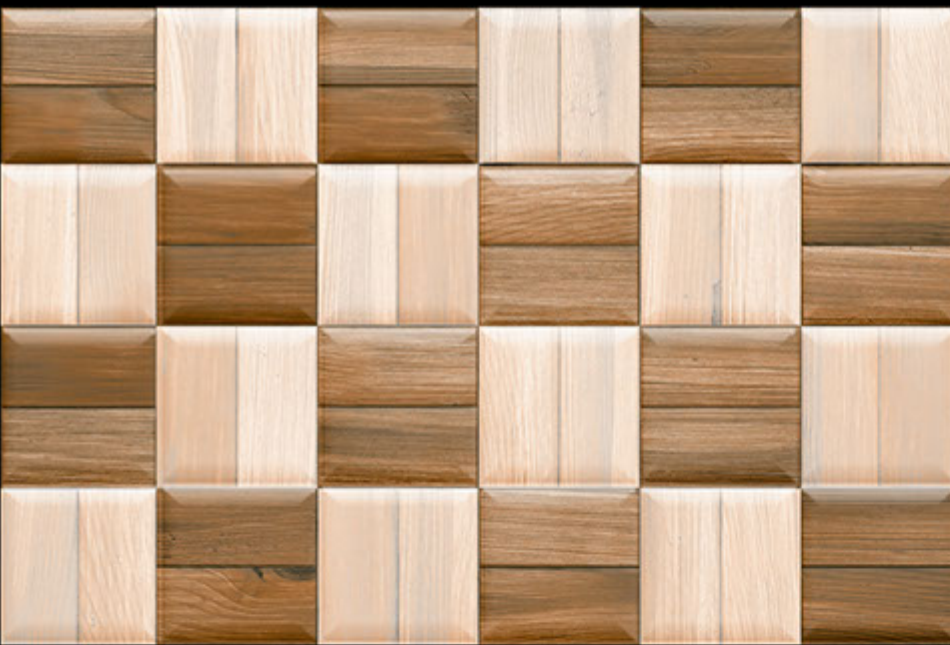

300 " X 450 "mm

DIGITAL WALL TILES

Dising no. 2160

L

HL1

D

GLOSSY FINISH