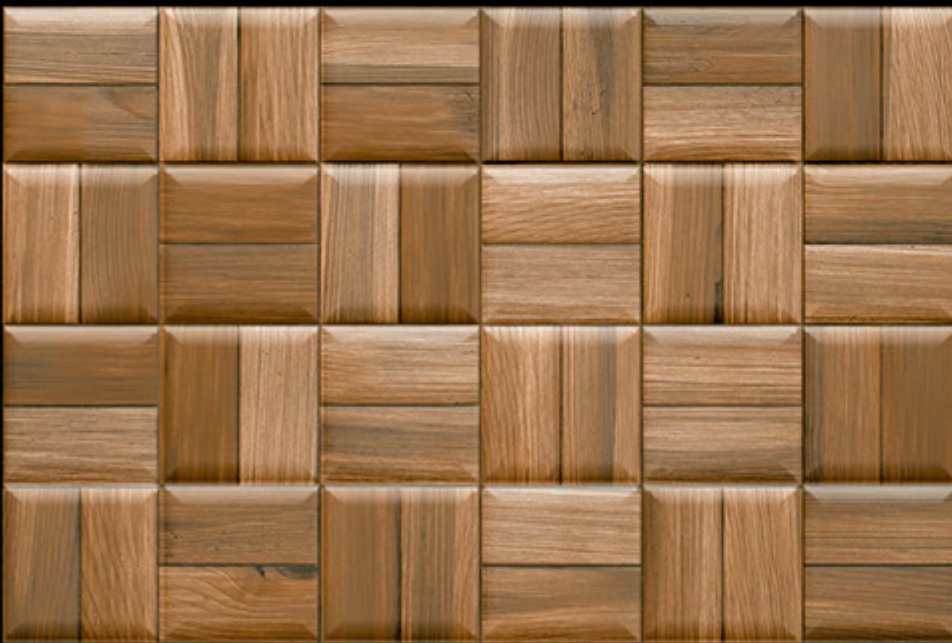

300 " X 450 "mm

DIGITAL WALL TILES

Dising no. 2160

L

HL2

D

GLOSSY FINISH