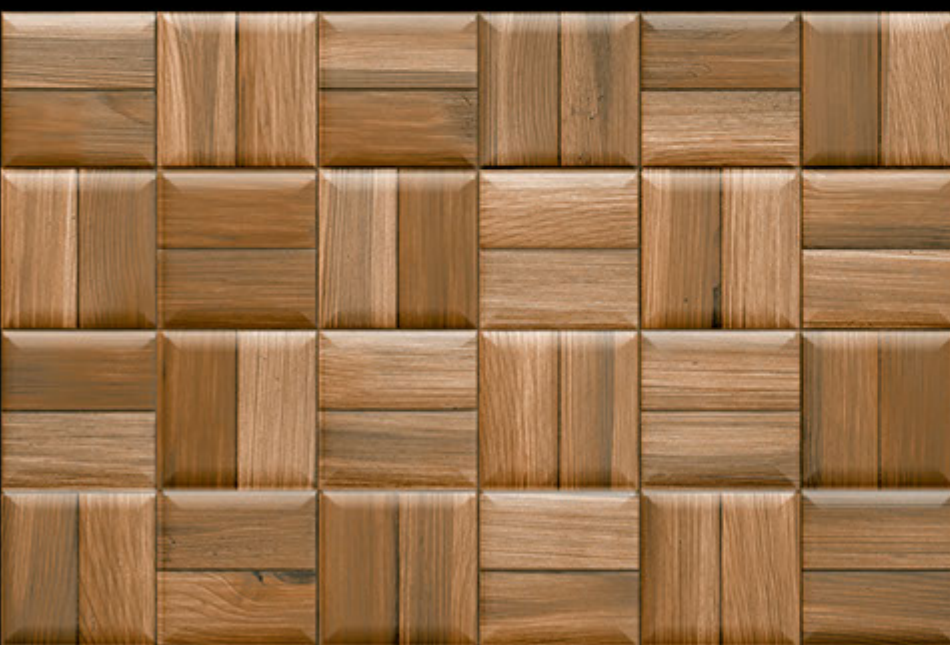

Dising no. 2160

L

HL1

D

GLOSSY FINISH

300 " X 450 "mm

DIGITAL WALL TILES

Dising no. 2160