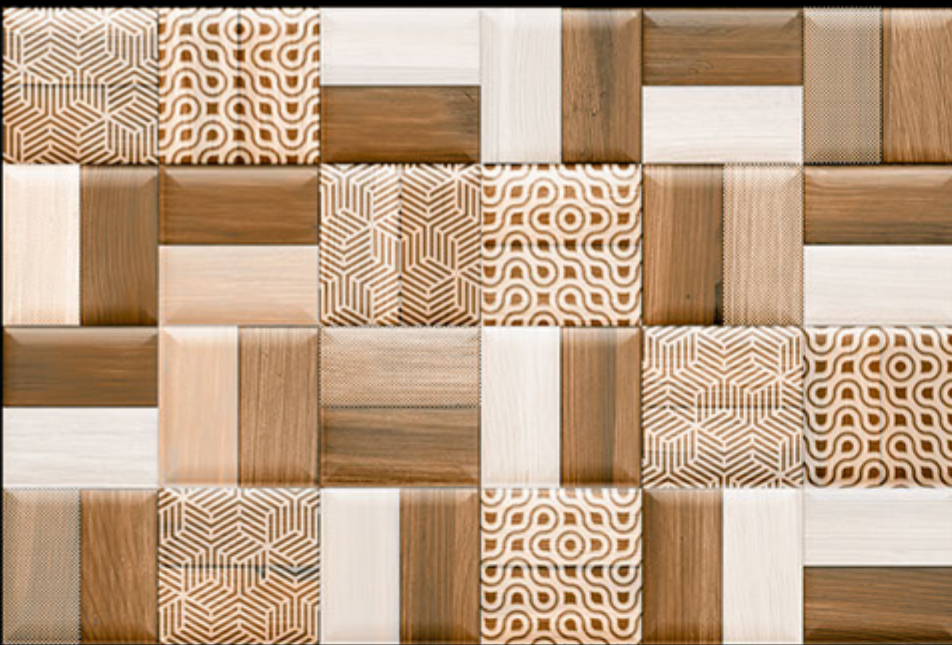

300 " X 450 "mm

DIGITAL WALL TILES

Dising no. 2160

L

HL2

D

GLOSSY FINISH