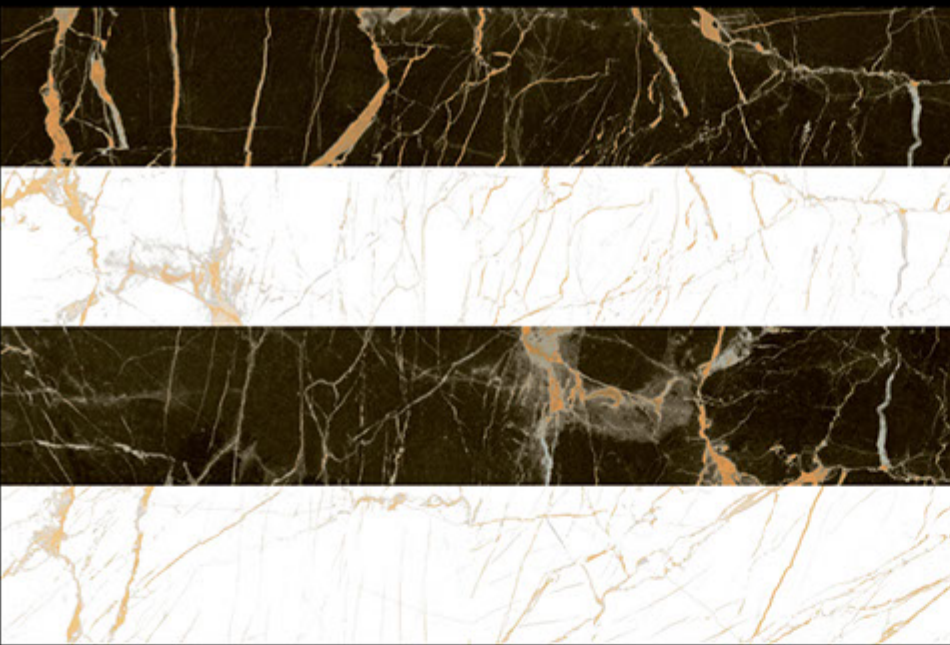

D

GLOSSY FINISH

300 " X 450 "mm

DIGITAL WALL TILES

Dising no. 2157

L

HL1

D