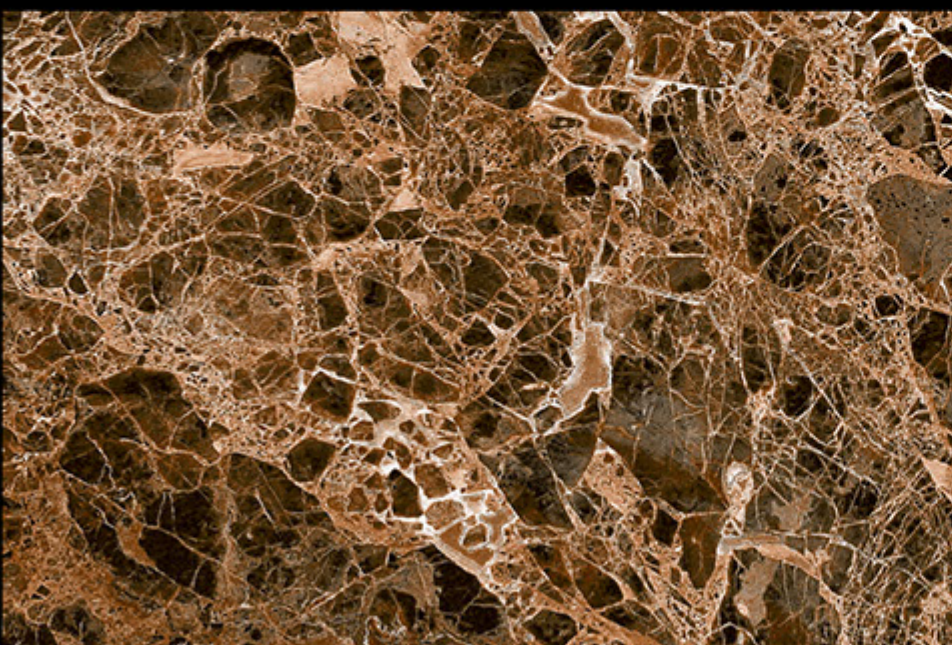

300 " X 450 "mm

DIGITAL WALL TILES

Dising no. 2154

L

HL1

D

GLOSSY FINISH