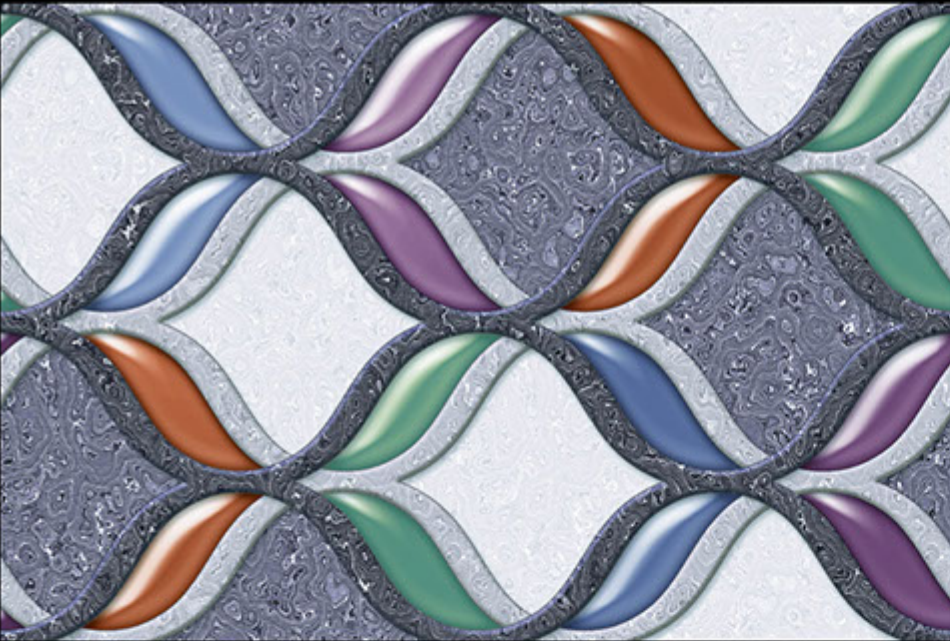

HL1

D

GLOSSY FINISH

300 " X 450 "mm

DIGITAL WALL TILES

Dising no. 2139

L

HL1